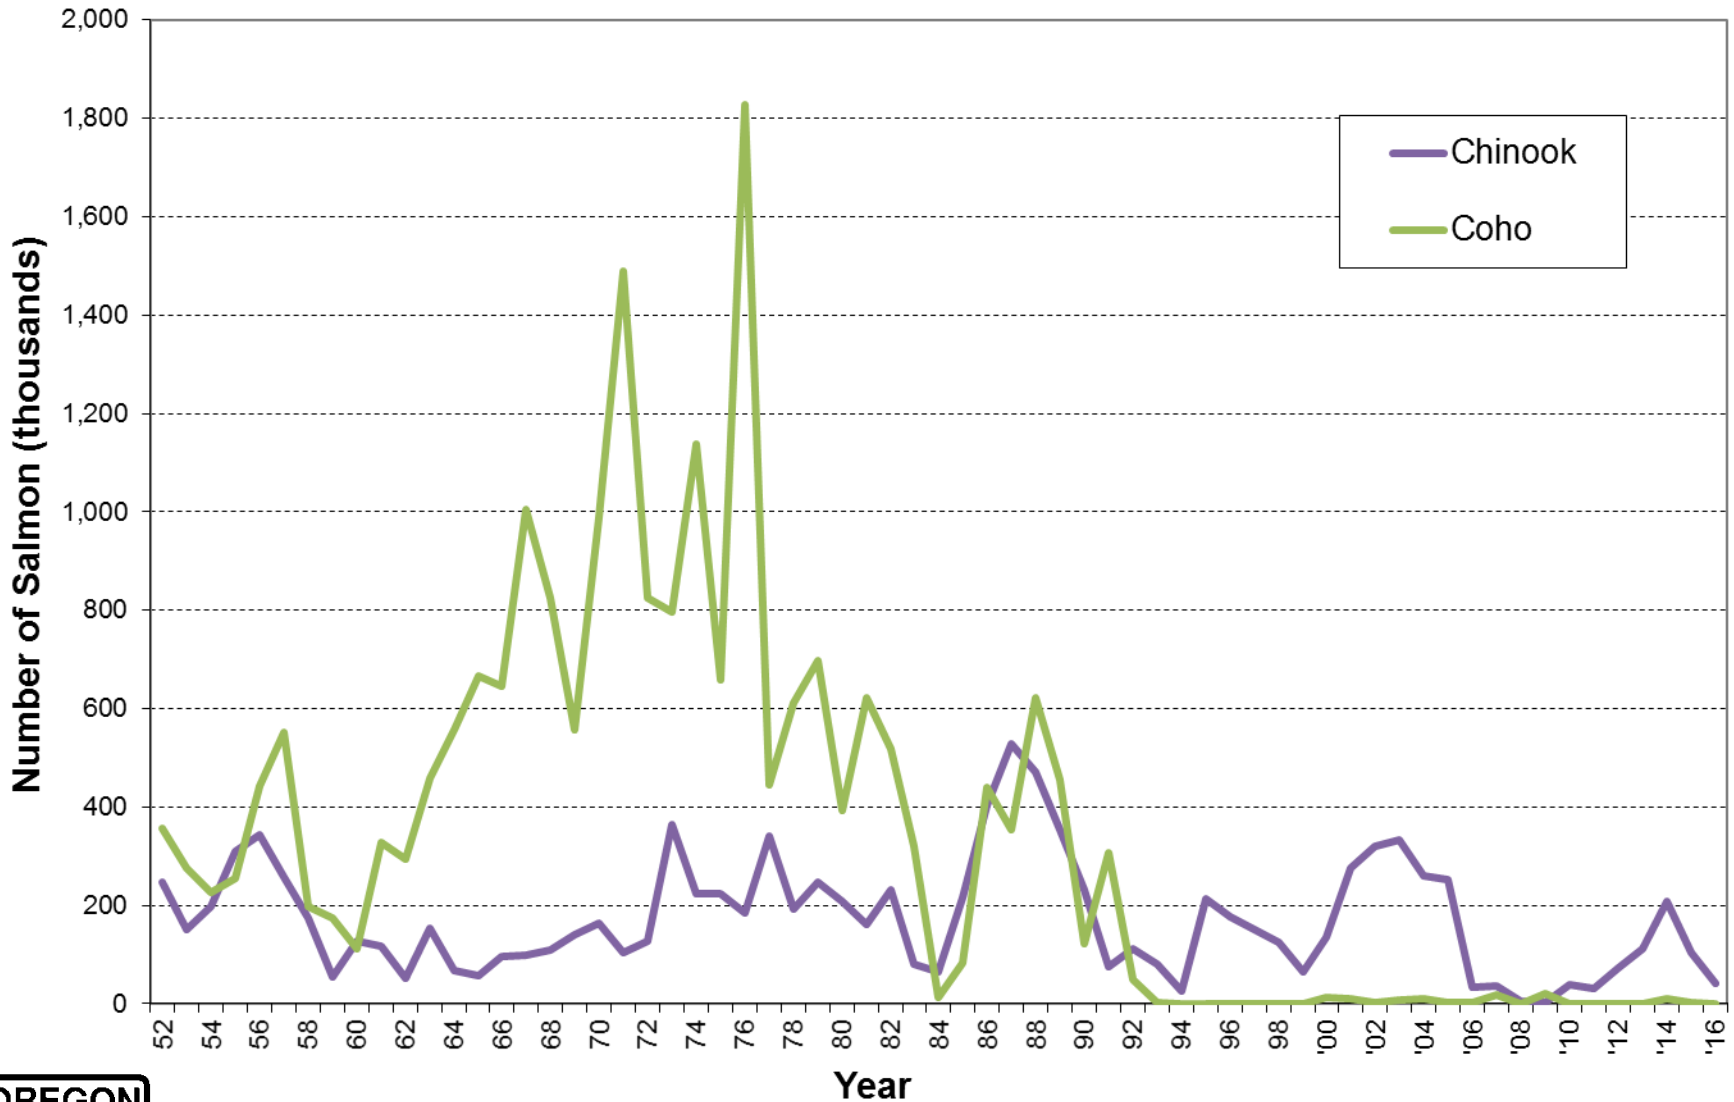

# Oregon Troll Salmon Landings - Numbers of Fish, 1952-2016

Oregon Dept. of Fish and Wildlife  
Ocean Salmon Management  
Marine Resources Program  
2040 SE Marine Science Dr., Newport, OR 97365  
(541)867-4741