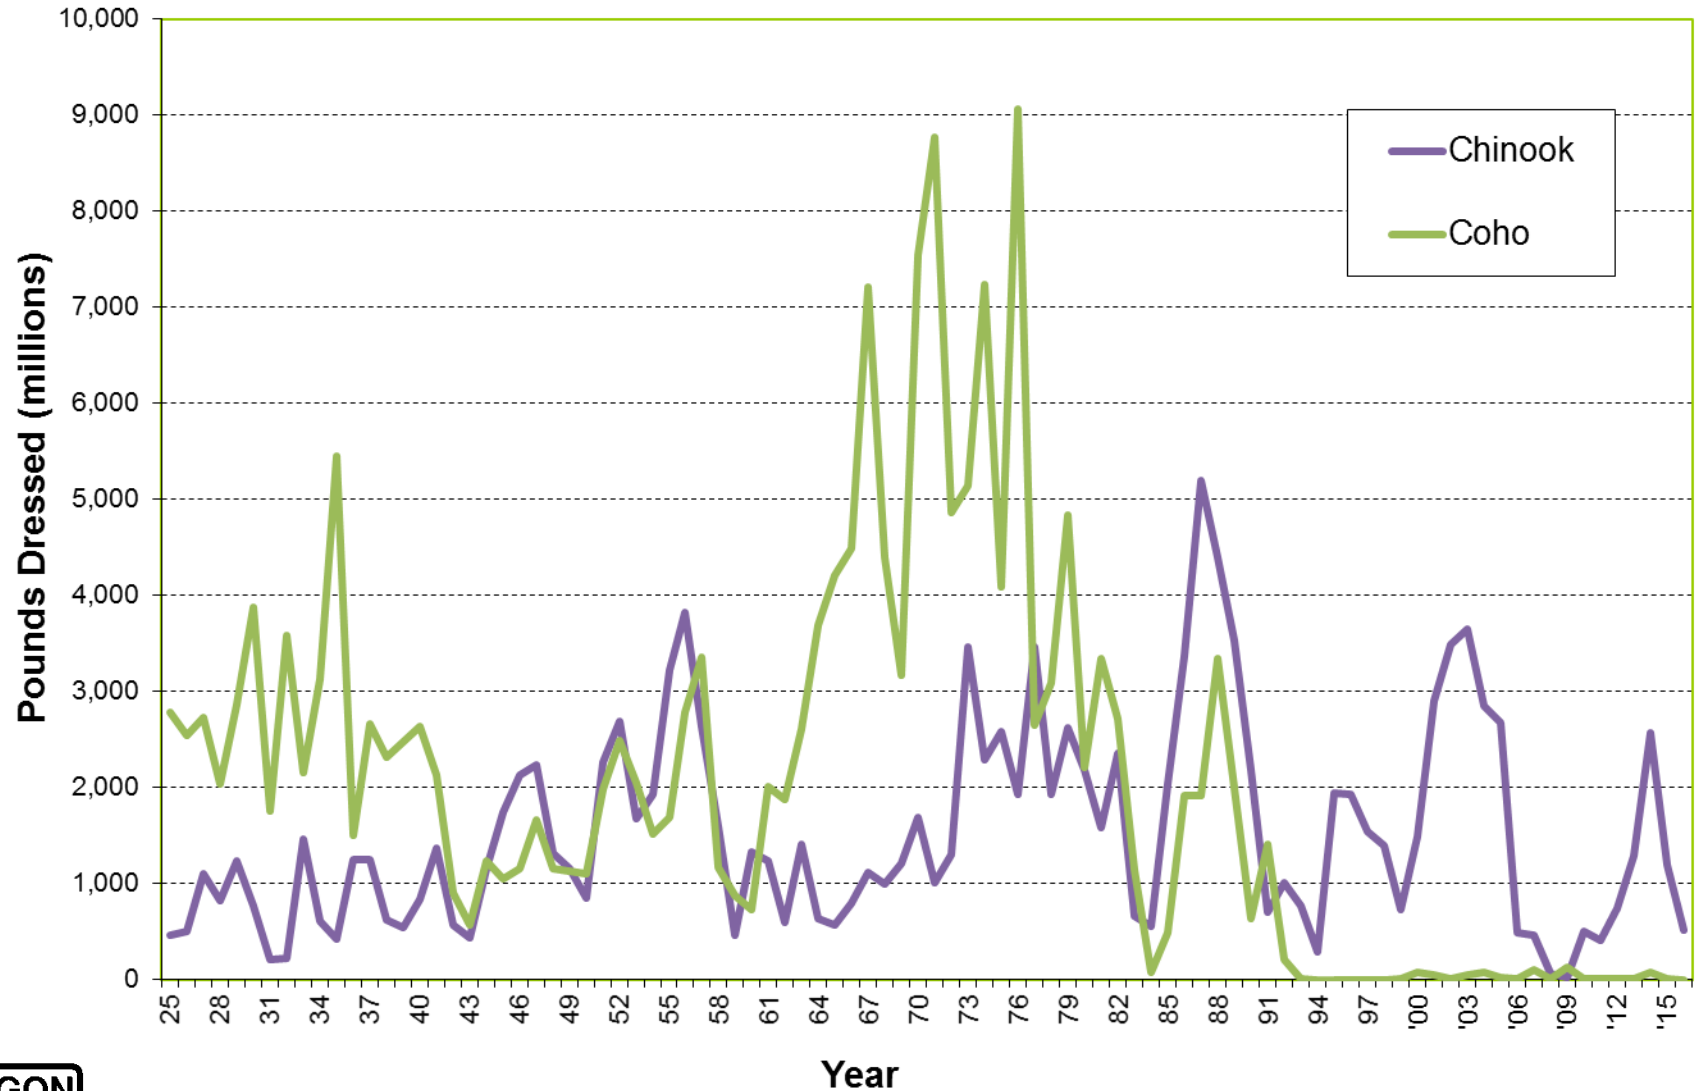

Oregon Troll Salmon Landings - Pounds Dressed, 1925-2016

Oregon Dept. of Fish and Wildlife
 Ocean Salmon Management
 Marine Resources Program
 2040 SE Marine Science Dr., Newport, OR 97365
 (541)867-4741