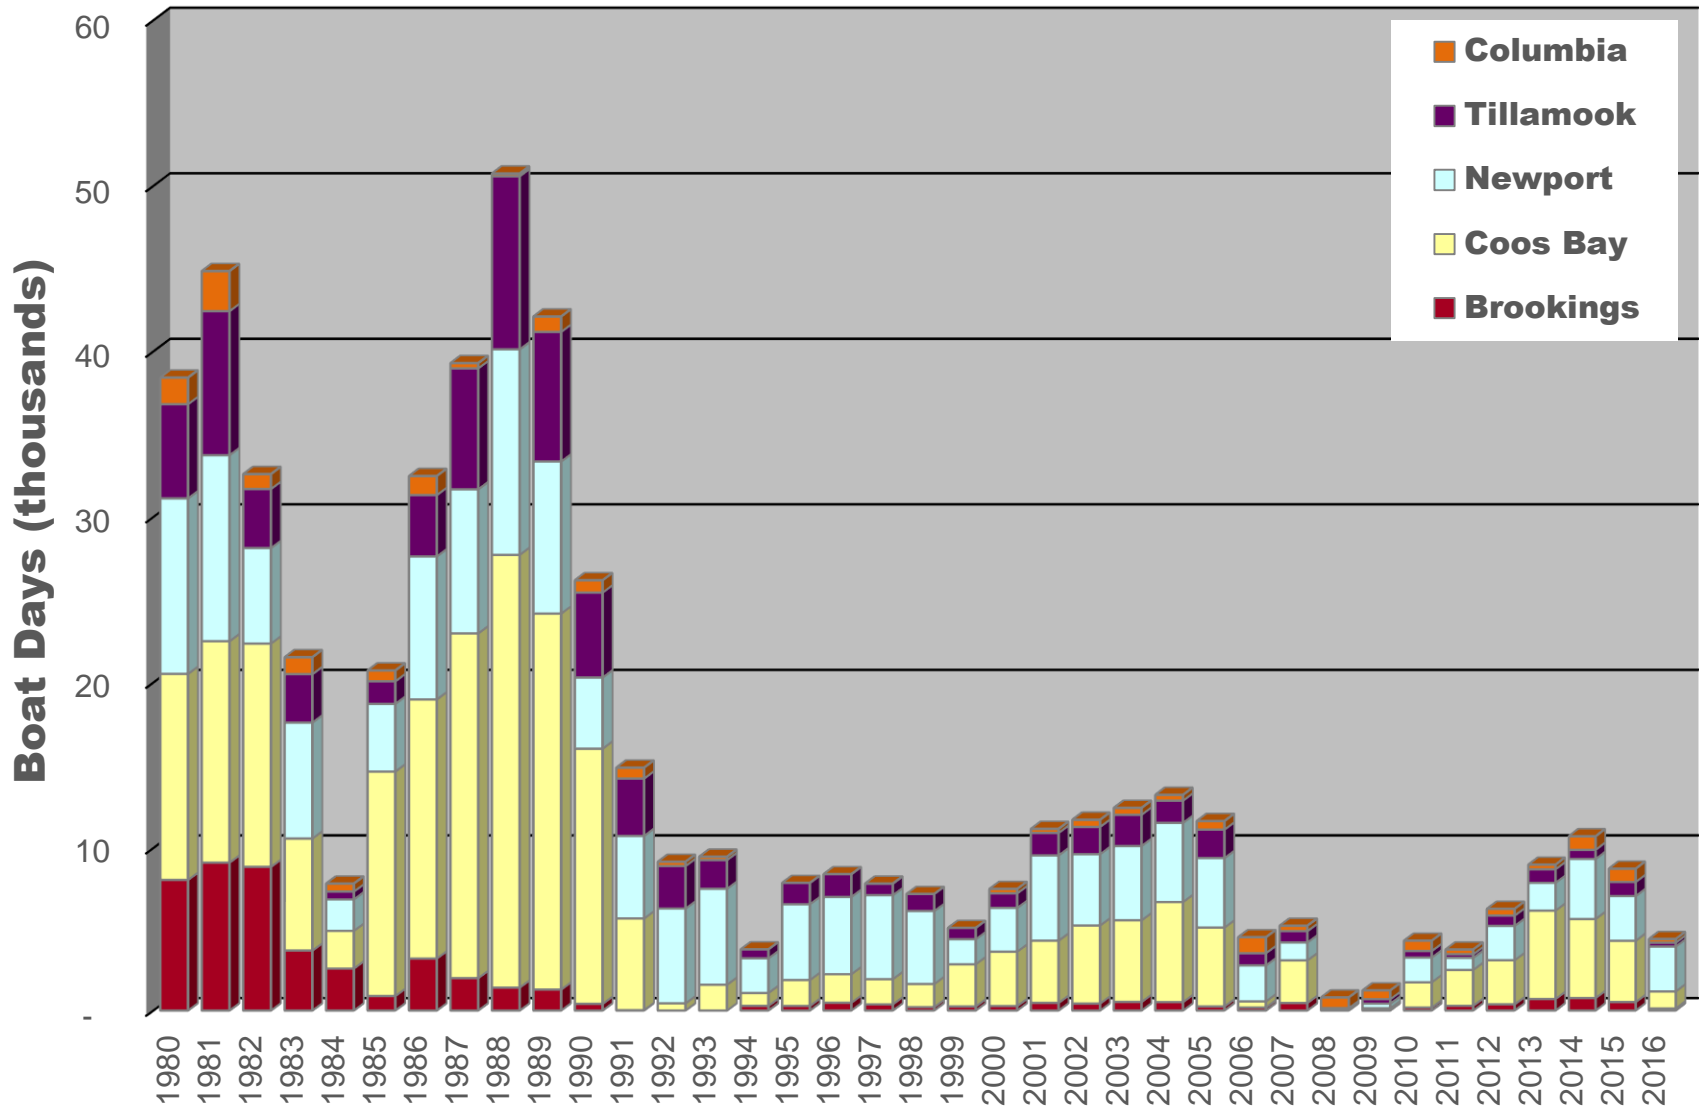

Commercial Troll Salmon Fishing Effort by Area

Oregon Dept. of Fish and Wildlife
 Ocean Salmon Management
 Marine Resources Program
 2040 SE Marine Science Dr., Newport, OR 97365
 (541)867-4741