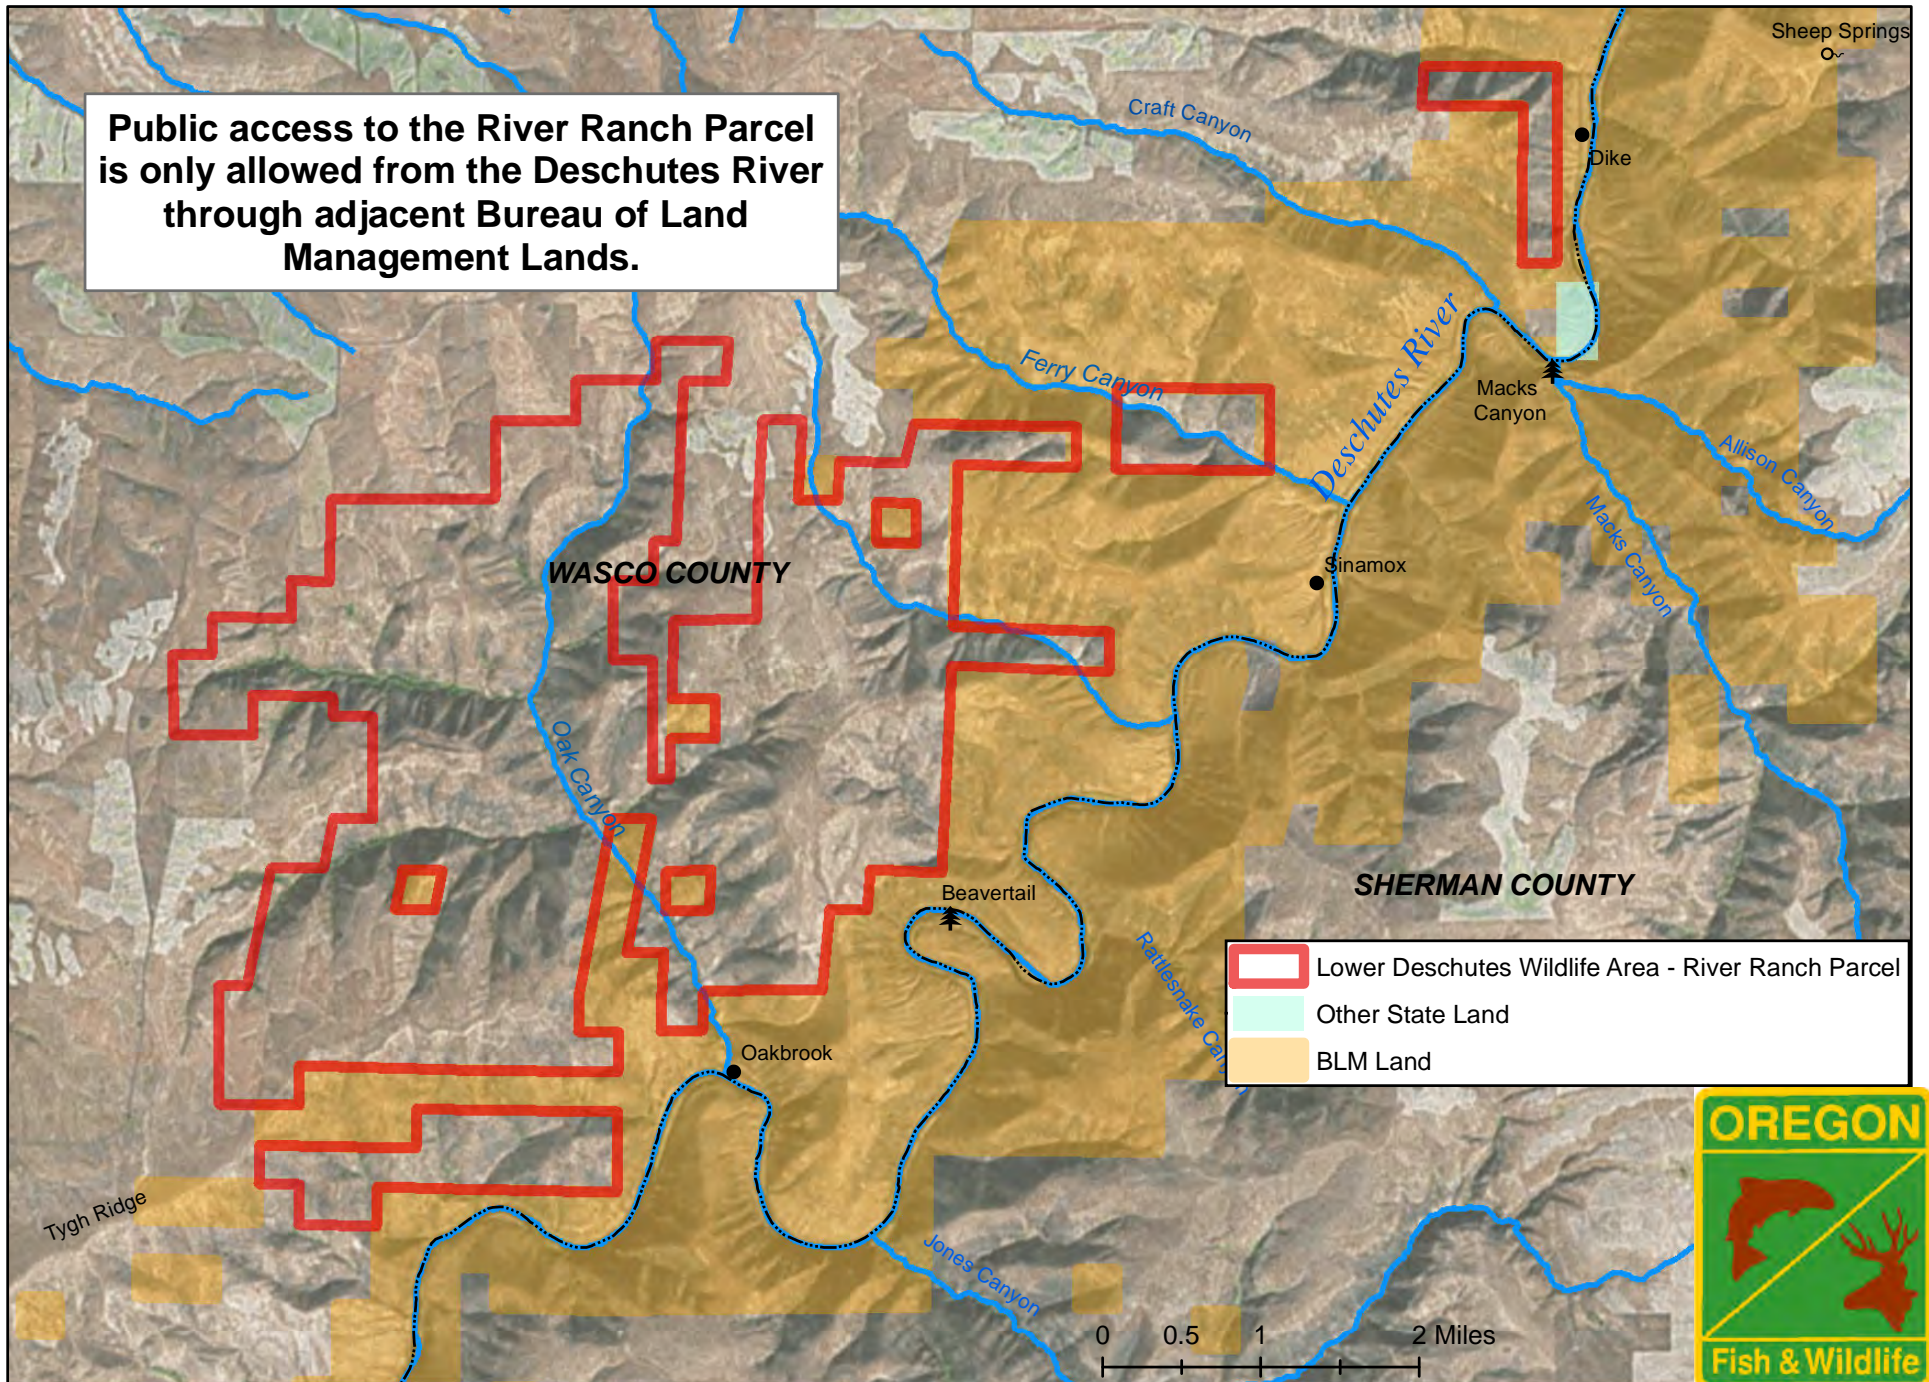

Lower Deschutes Wildlife Area - River Ranch Parcel

Public access to the River Ranch Parcel is only allowed from the Deschutes River through adjacent Bureau of Land Management Lands.

	Lower Deschutes Wildlife Area - River Ranch Parcel
	Other State Land
	BLM Land

R. 14 E

ODFW; Oct 26, 2015

R. 15 E

R. 16 E

T. 2 S

T. 3 S