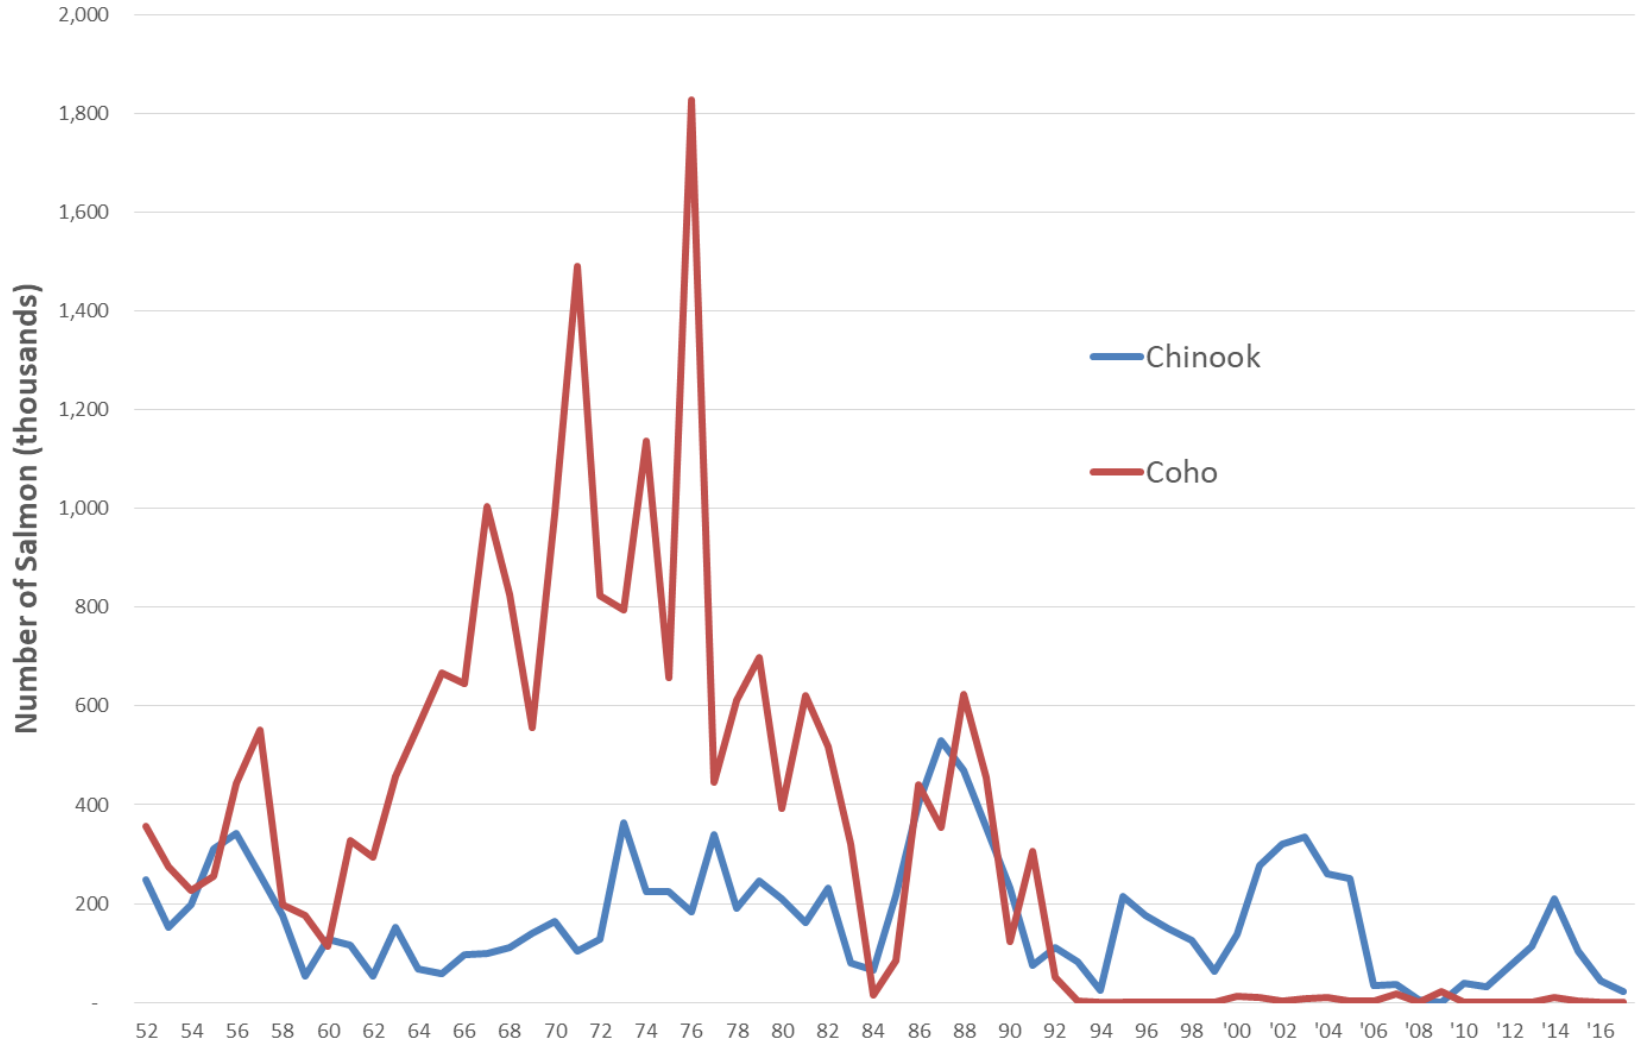

Oregon Troll Salmon Landings - Numbers of Fish, 1952-2017

Oregon Dept. of Fish and Wildlife
Ocean Salmon Management
Marine Resources Program
2040 SE Marine Science Dr., Newport, OR 97365
(541)867-4741