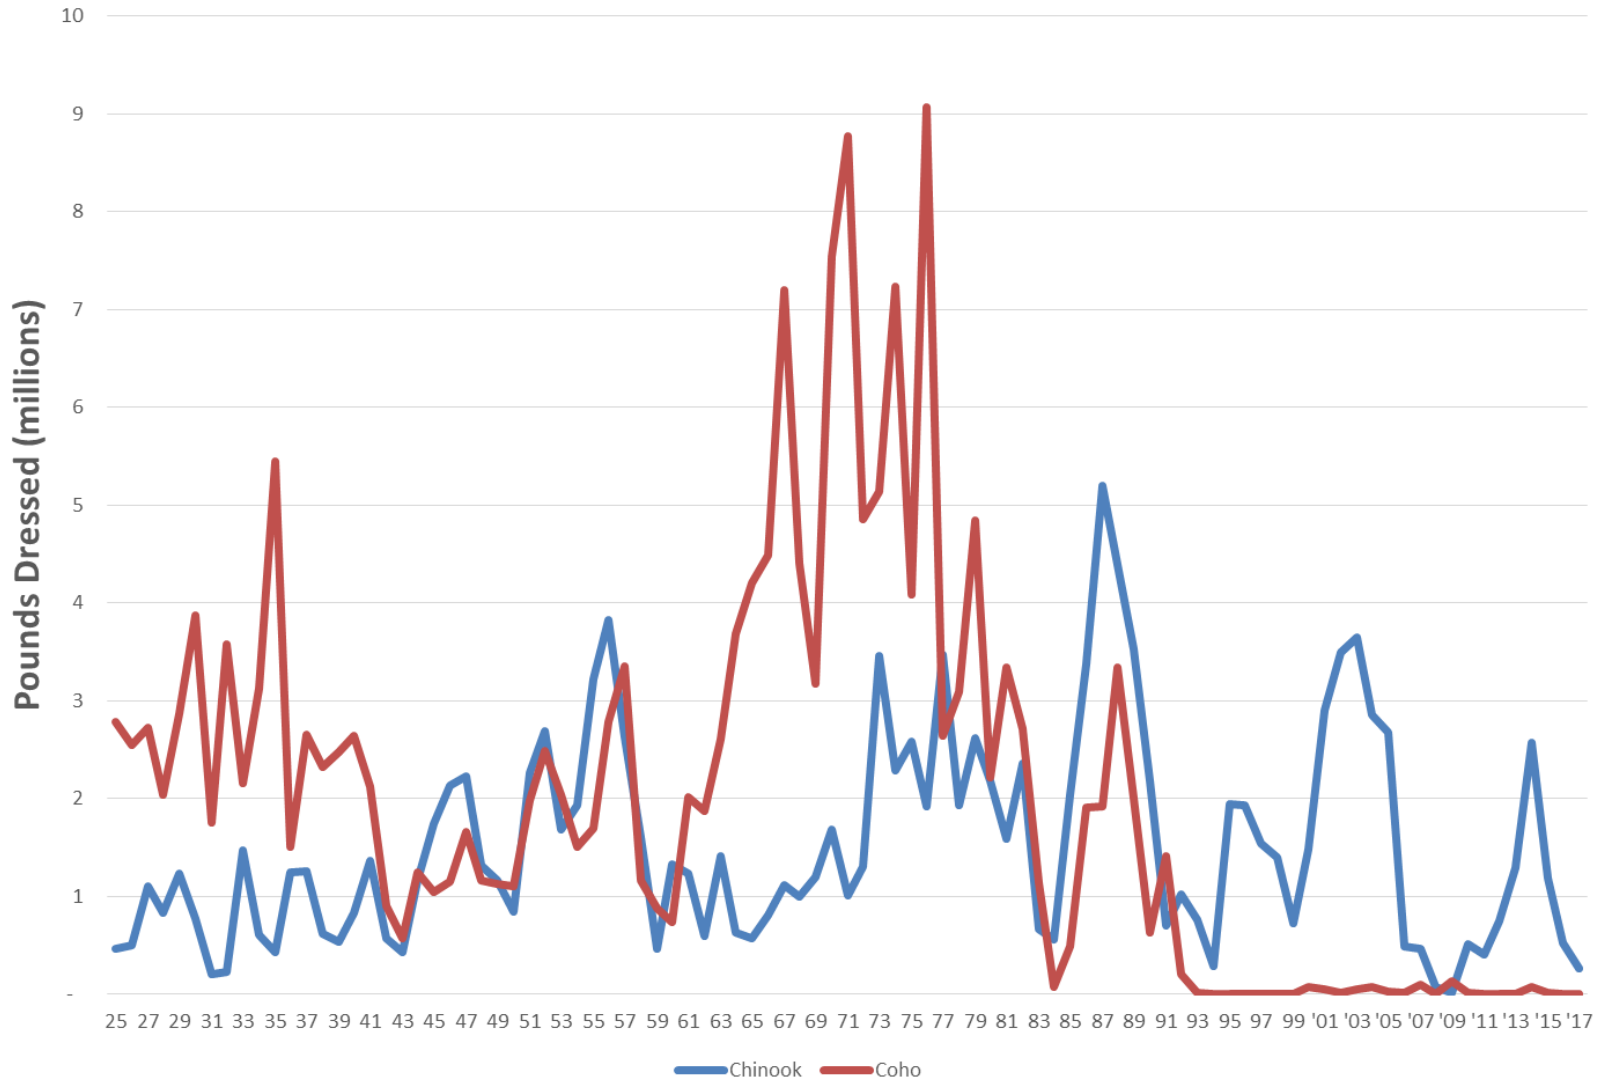

Oregon Troll Salmon Landings - Pounds Dressed, 1925-2017

Oregon Dept. of Fish and Wildlife
Ocean Salmon Management
Marine Resources Program
2040 SE Marine Science Dr., Newport, OR 97365
(541)867-4741