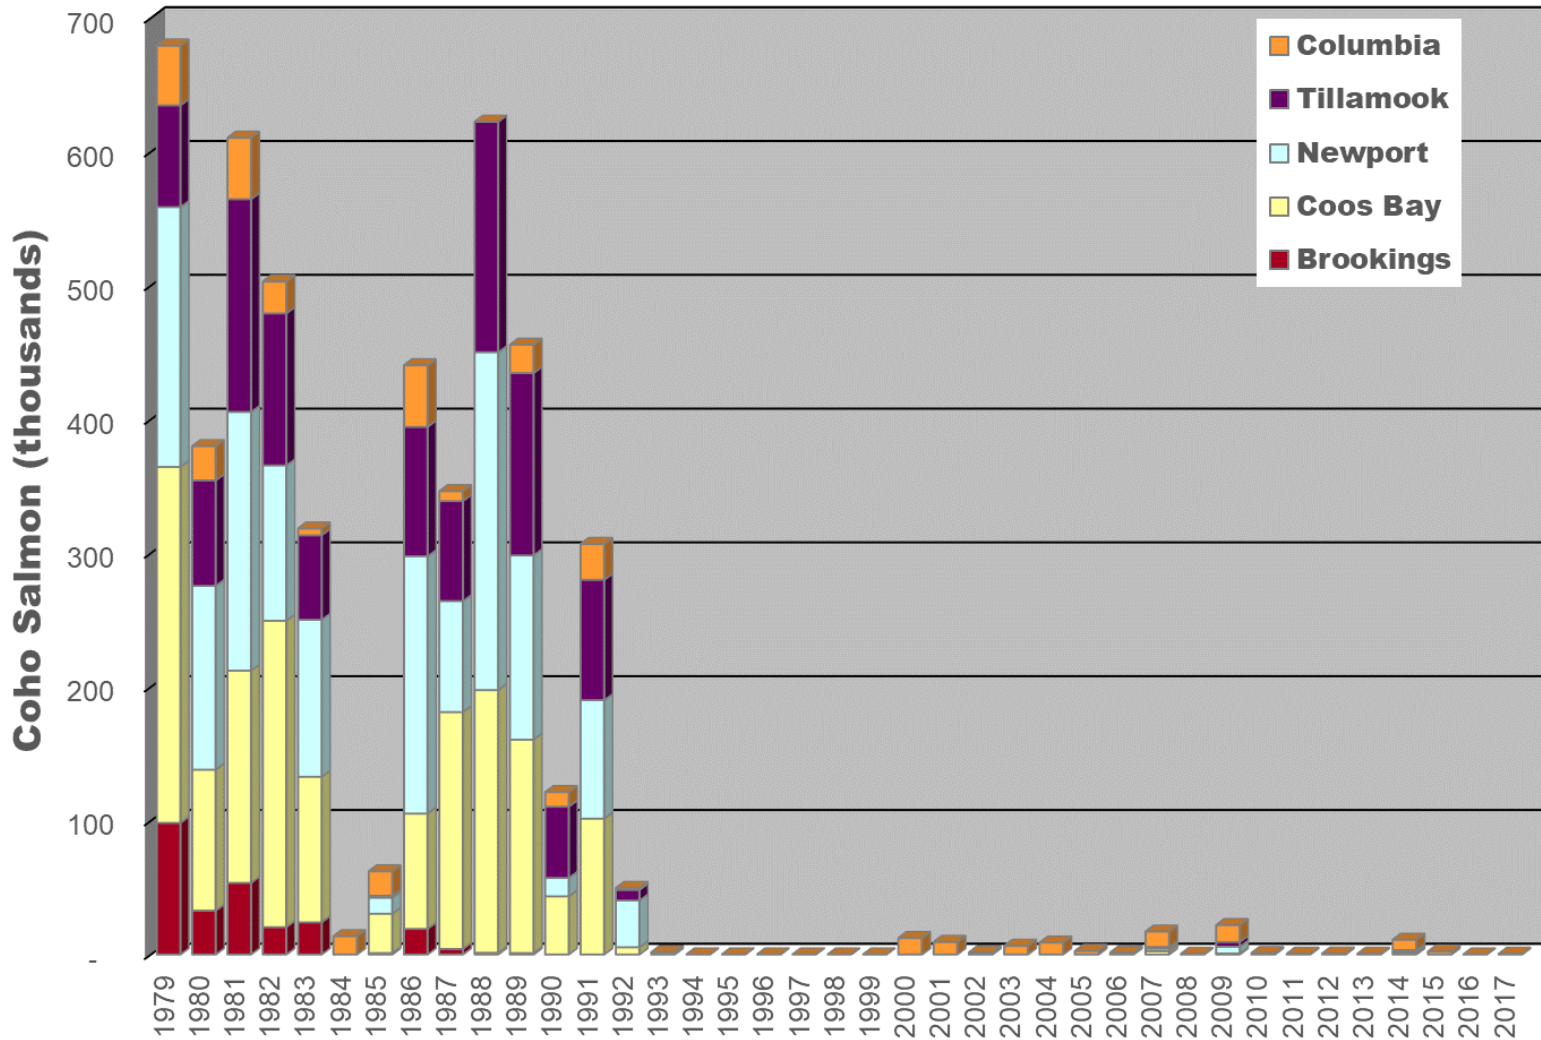

Commercial Troll Coho Catch by Area

Oregon Dept. of Fish and Wildlife
 Ocean Salmon Management
 Marine Resources Program
 2040 SE Marine Science Dr., Newport, OR 97365
 (541)867-4741