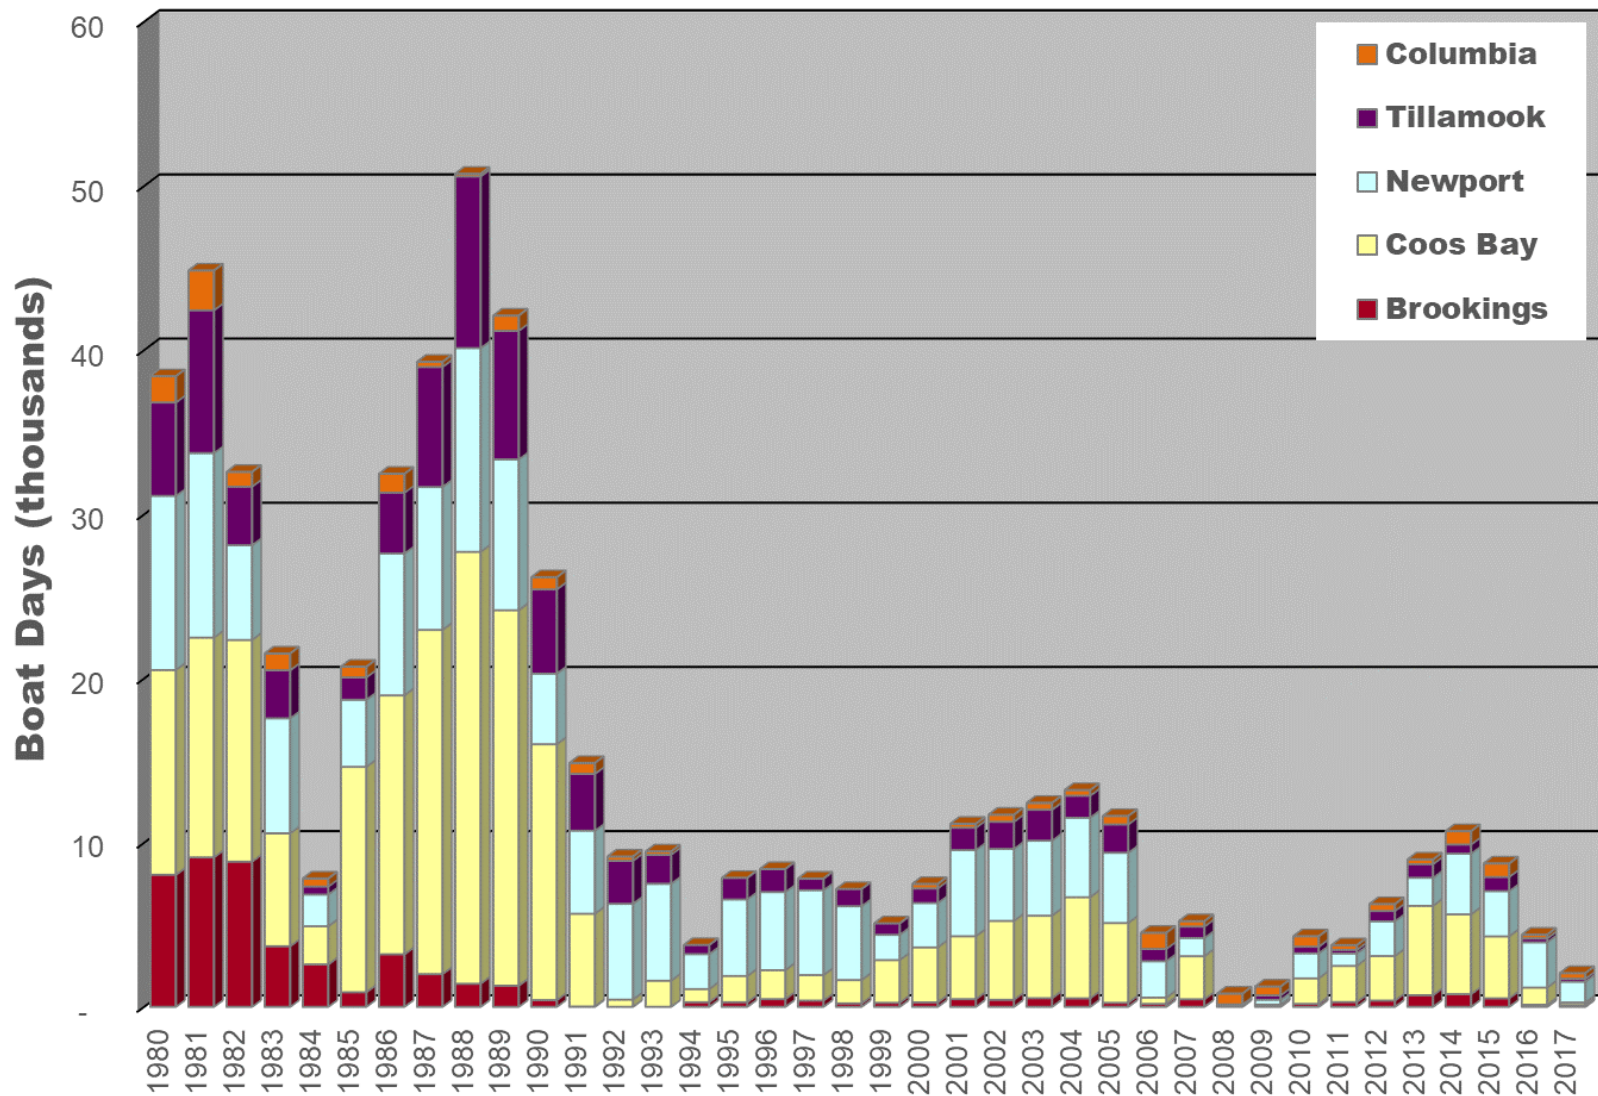

# Commercial Troll Salmon Fishing Effort by Area

Oregon Dept. of Fish and Wildlife  
 Ocean Salmon Management  
 Marine Resources Program  
 2040 SE Marine Science Dr., Newport, OR 97365  
 (541)867-4741