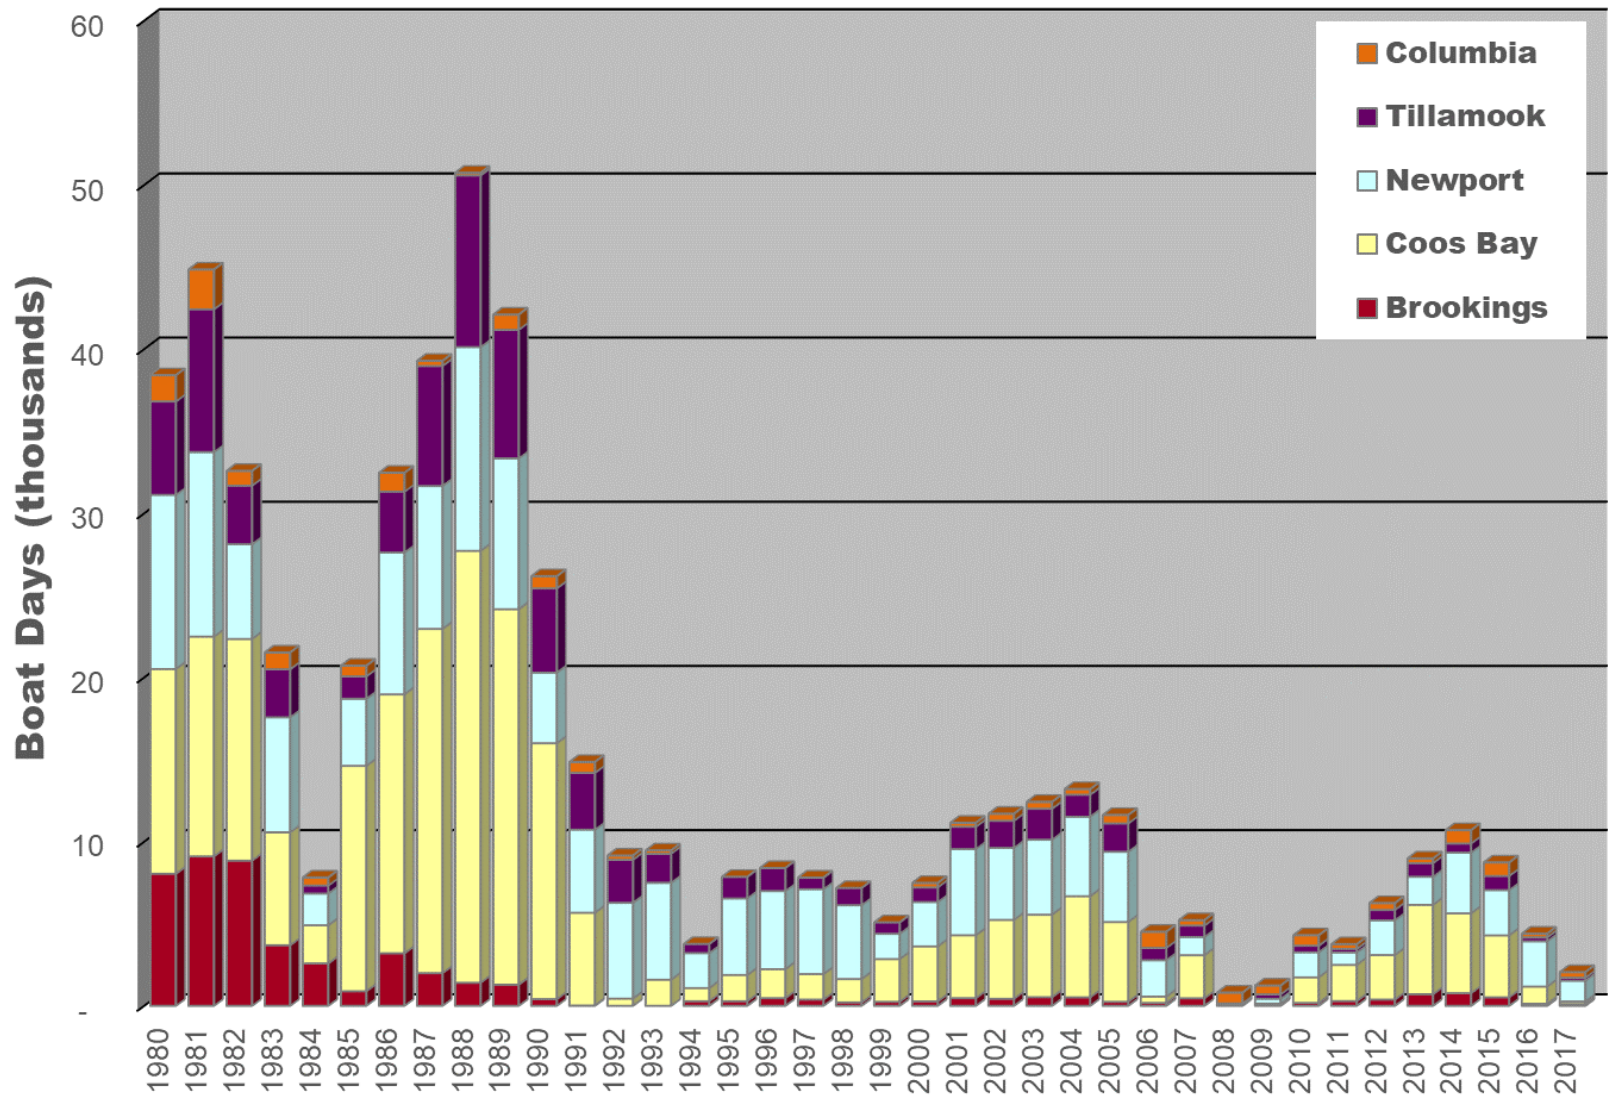

Commercial Troll Salmon Fishing Effort by Area

Oregon Dept. of Fish and Wildlife
 Ocean Salmon Management
 Marine Resources Program
 2040 SE Marine Science Dr., Newport, OR 97365
 (541)867-4741