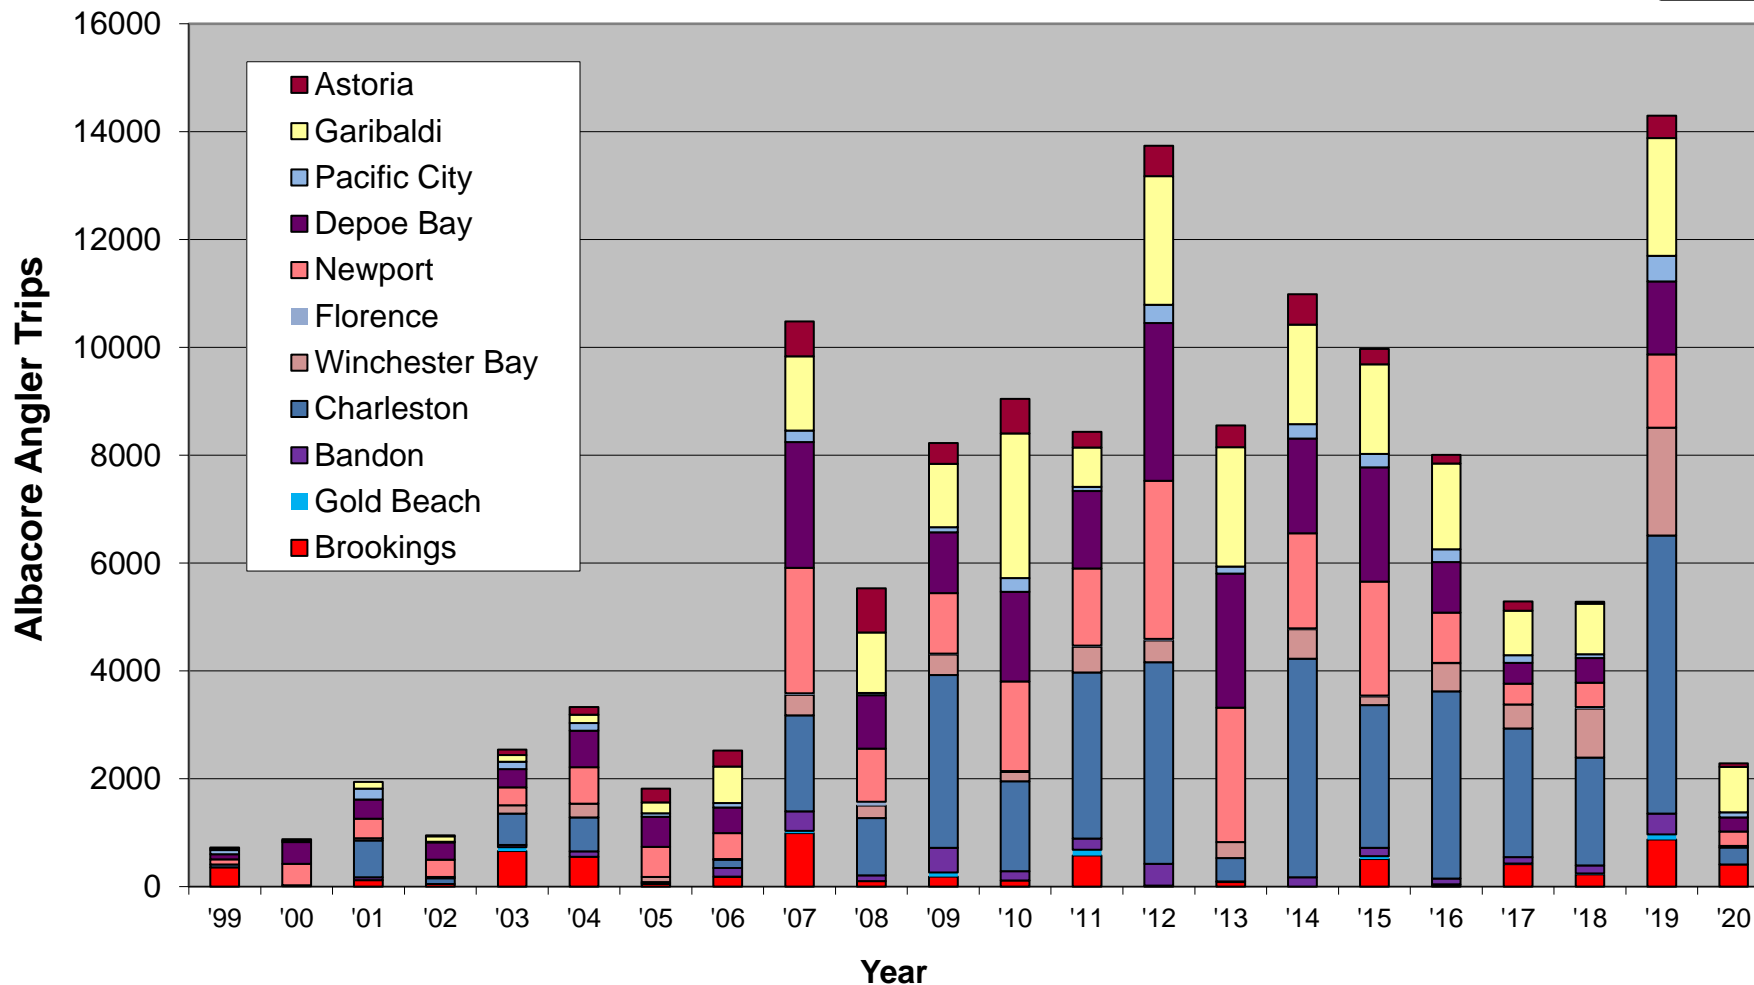

## Oregon Recreational Albacore Effort (Angler Trips) by Port and Year 2020 Data Preliminary

Source: Ocean Recreational Boat Survey, Oregon Dept. of Fish and Wildlife, Newport, Oregon  
 Contact: Eric Schindler (541)867-4741