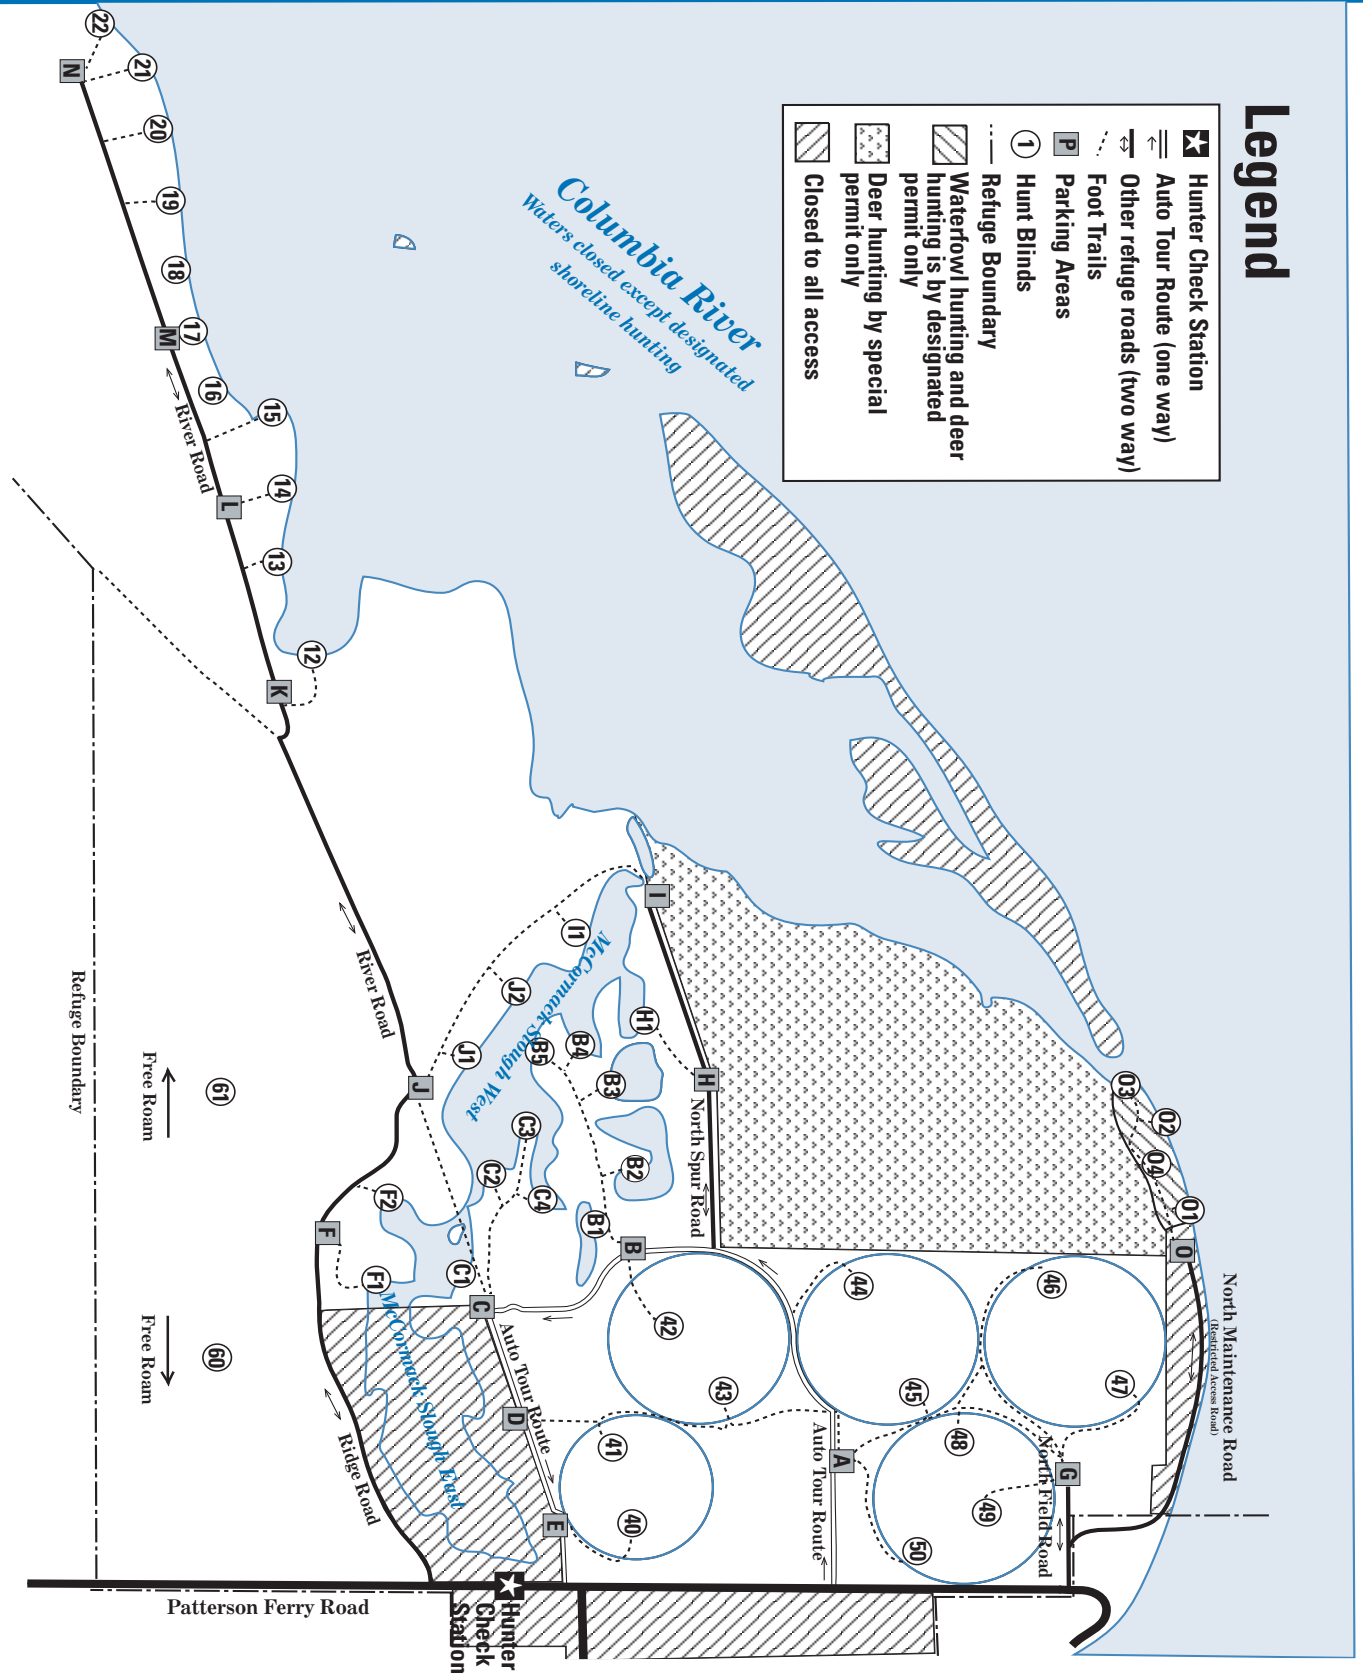

# Umatilla National Wildlife Refuge

## McCormack Unit

### Legend

- Hunter Check Station
- Auto Tour Route (one way)
- Other refuge roads (two way)
- Foot Trails
- Parking Areas
- Hunt Blinds
- Refuge Boundary
- Waterfowl hunting and deer hunting is by designated permit only
- Deer hunting by special permit only
- Closed to all access