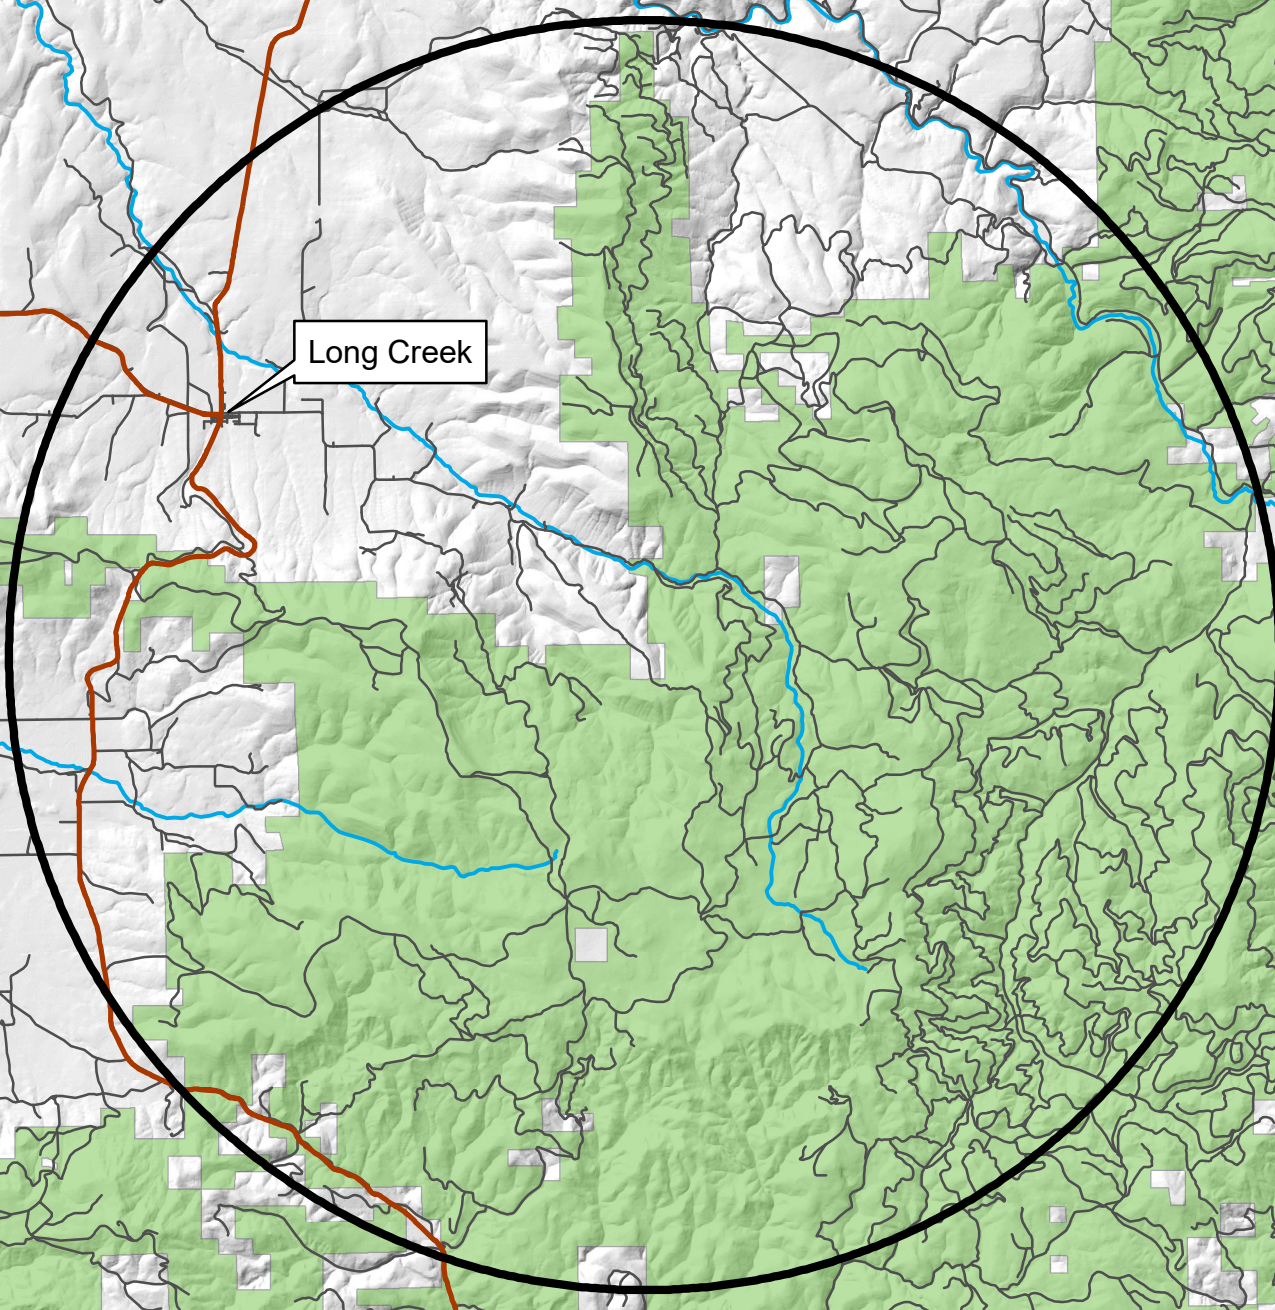

# Area of Known Wolf Activity Northside Wolves

Long Creek

Hwy 395

7/2/2019