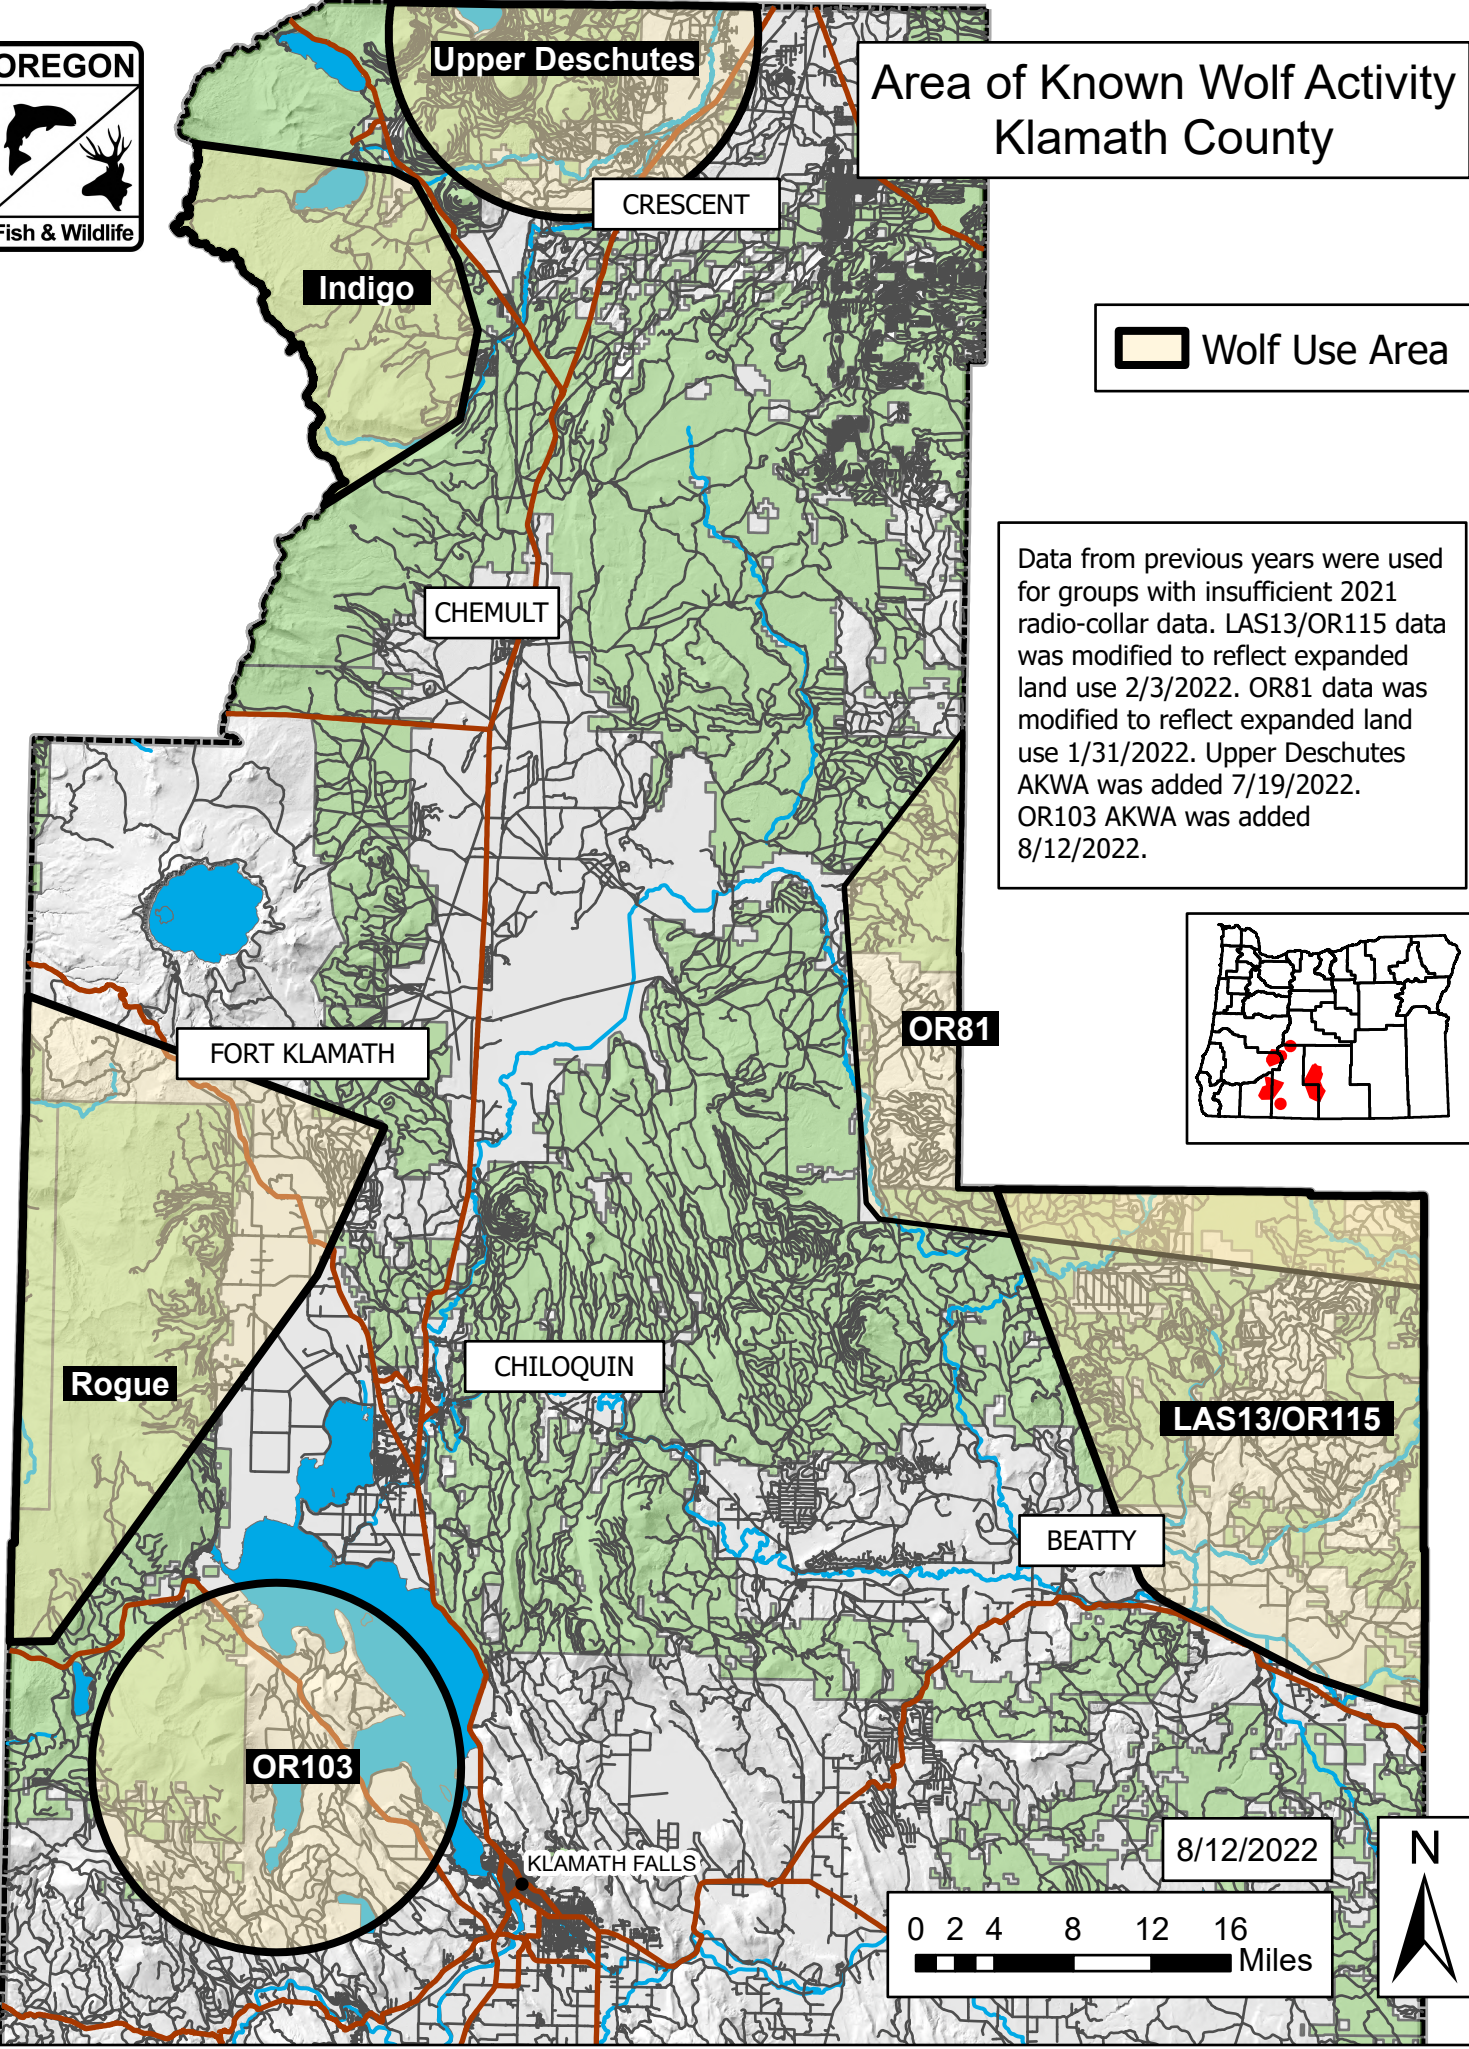

Area of Known Wolf Activity Klamath County

 Wolf Use Area

Data from previous years were used for groups with insufficient 2021 radio-collar data. LAS13/OR115 data was modified to reflect expanded land use 2/3/2022. OR81 data was modified to reflect expanded land use 1/31/2022. Upper Deschutes AKWA was added 7/19/2022. OR103 AKWA was added 8/12/2022.

8/12/2022