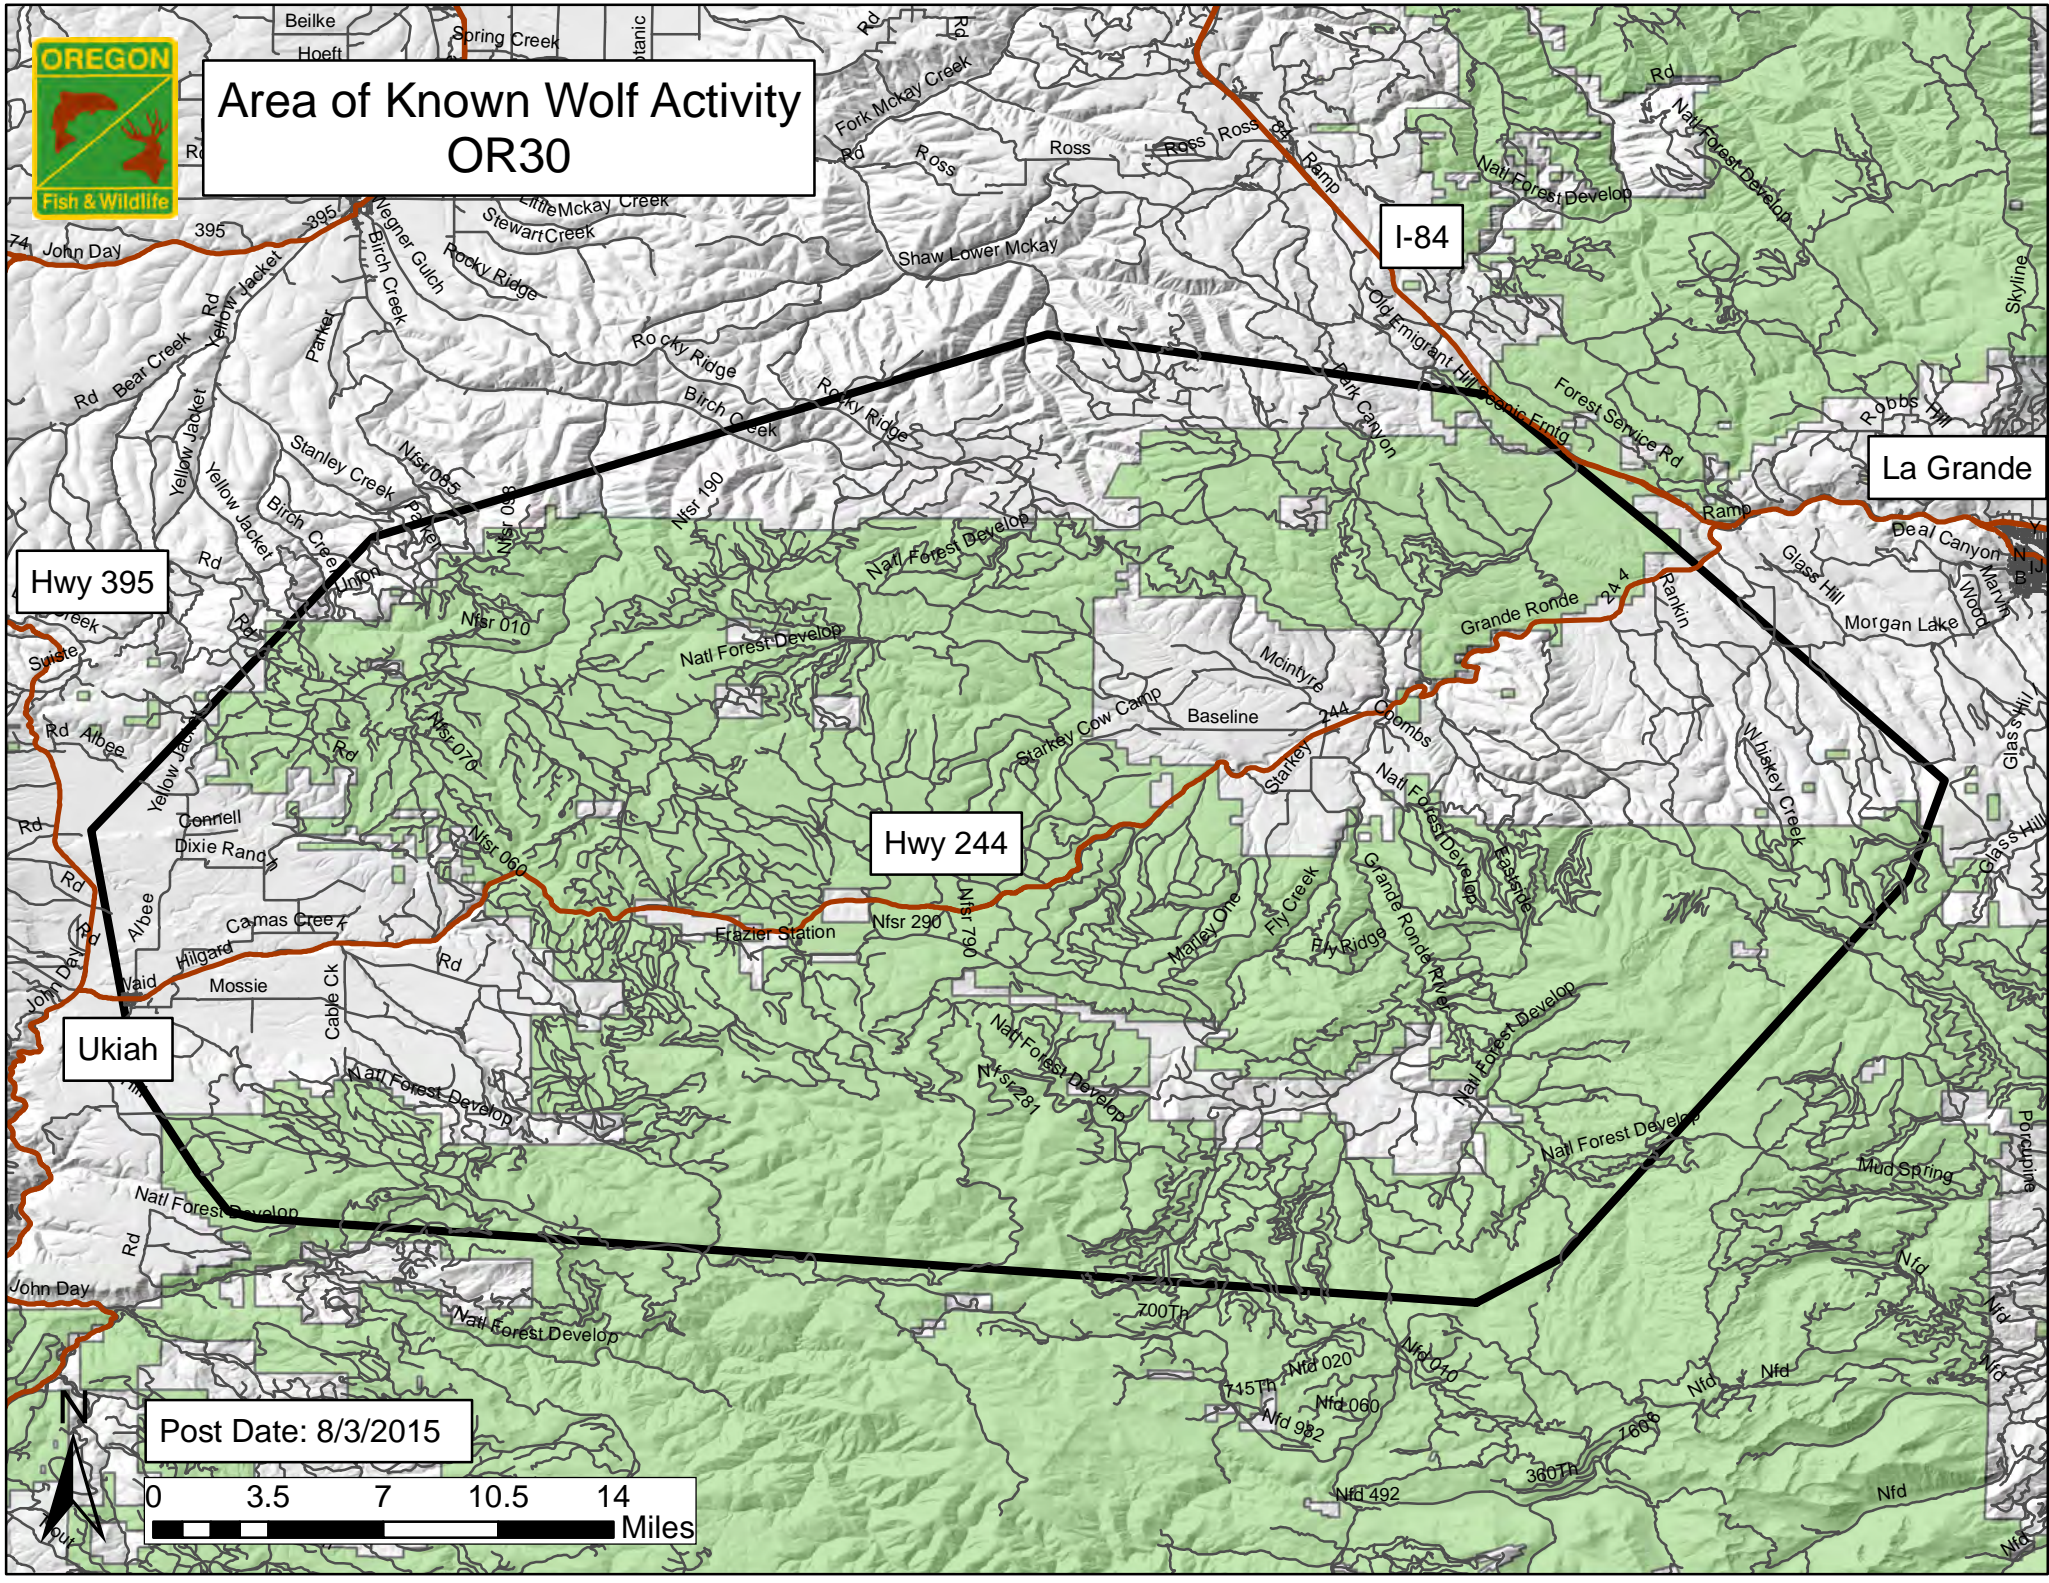

Area of Known Wolf Activity OR30

Hwy 395

Hwy 244

I-84

La Grande

Ukiah

Post Date: 8/3/2015