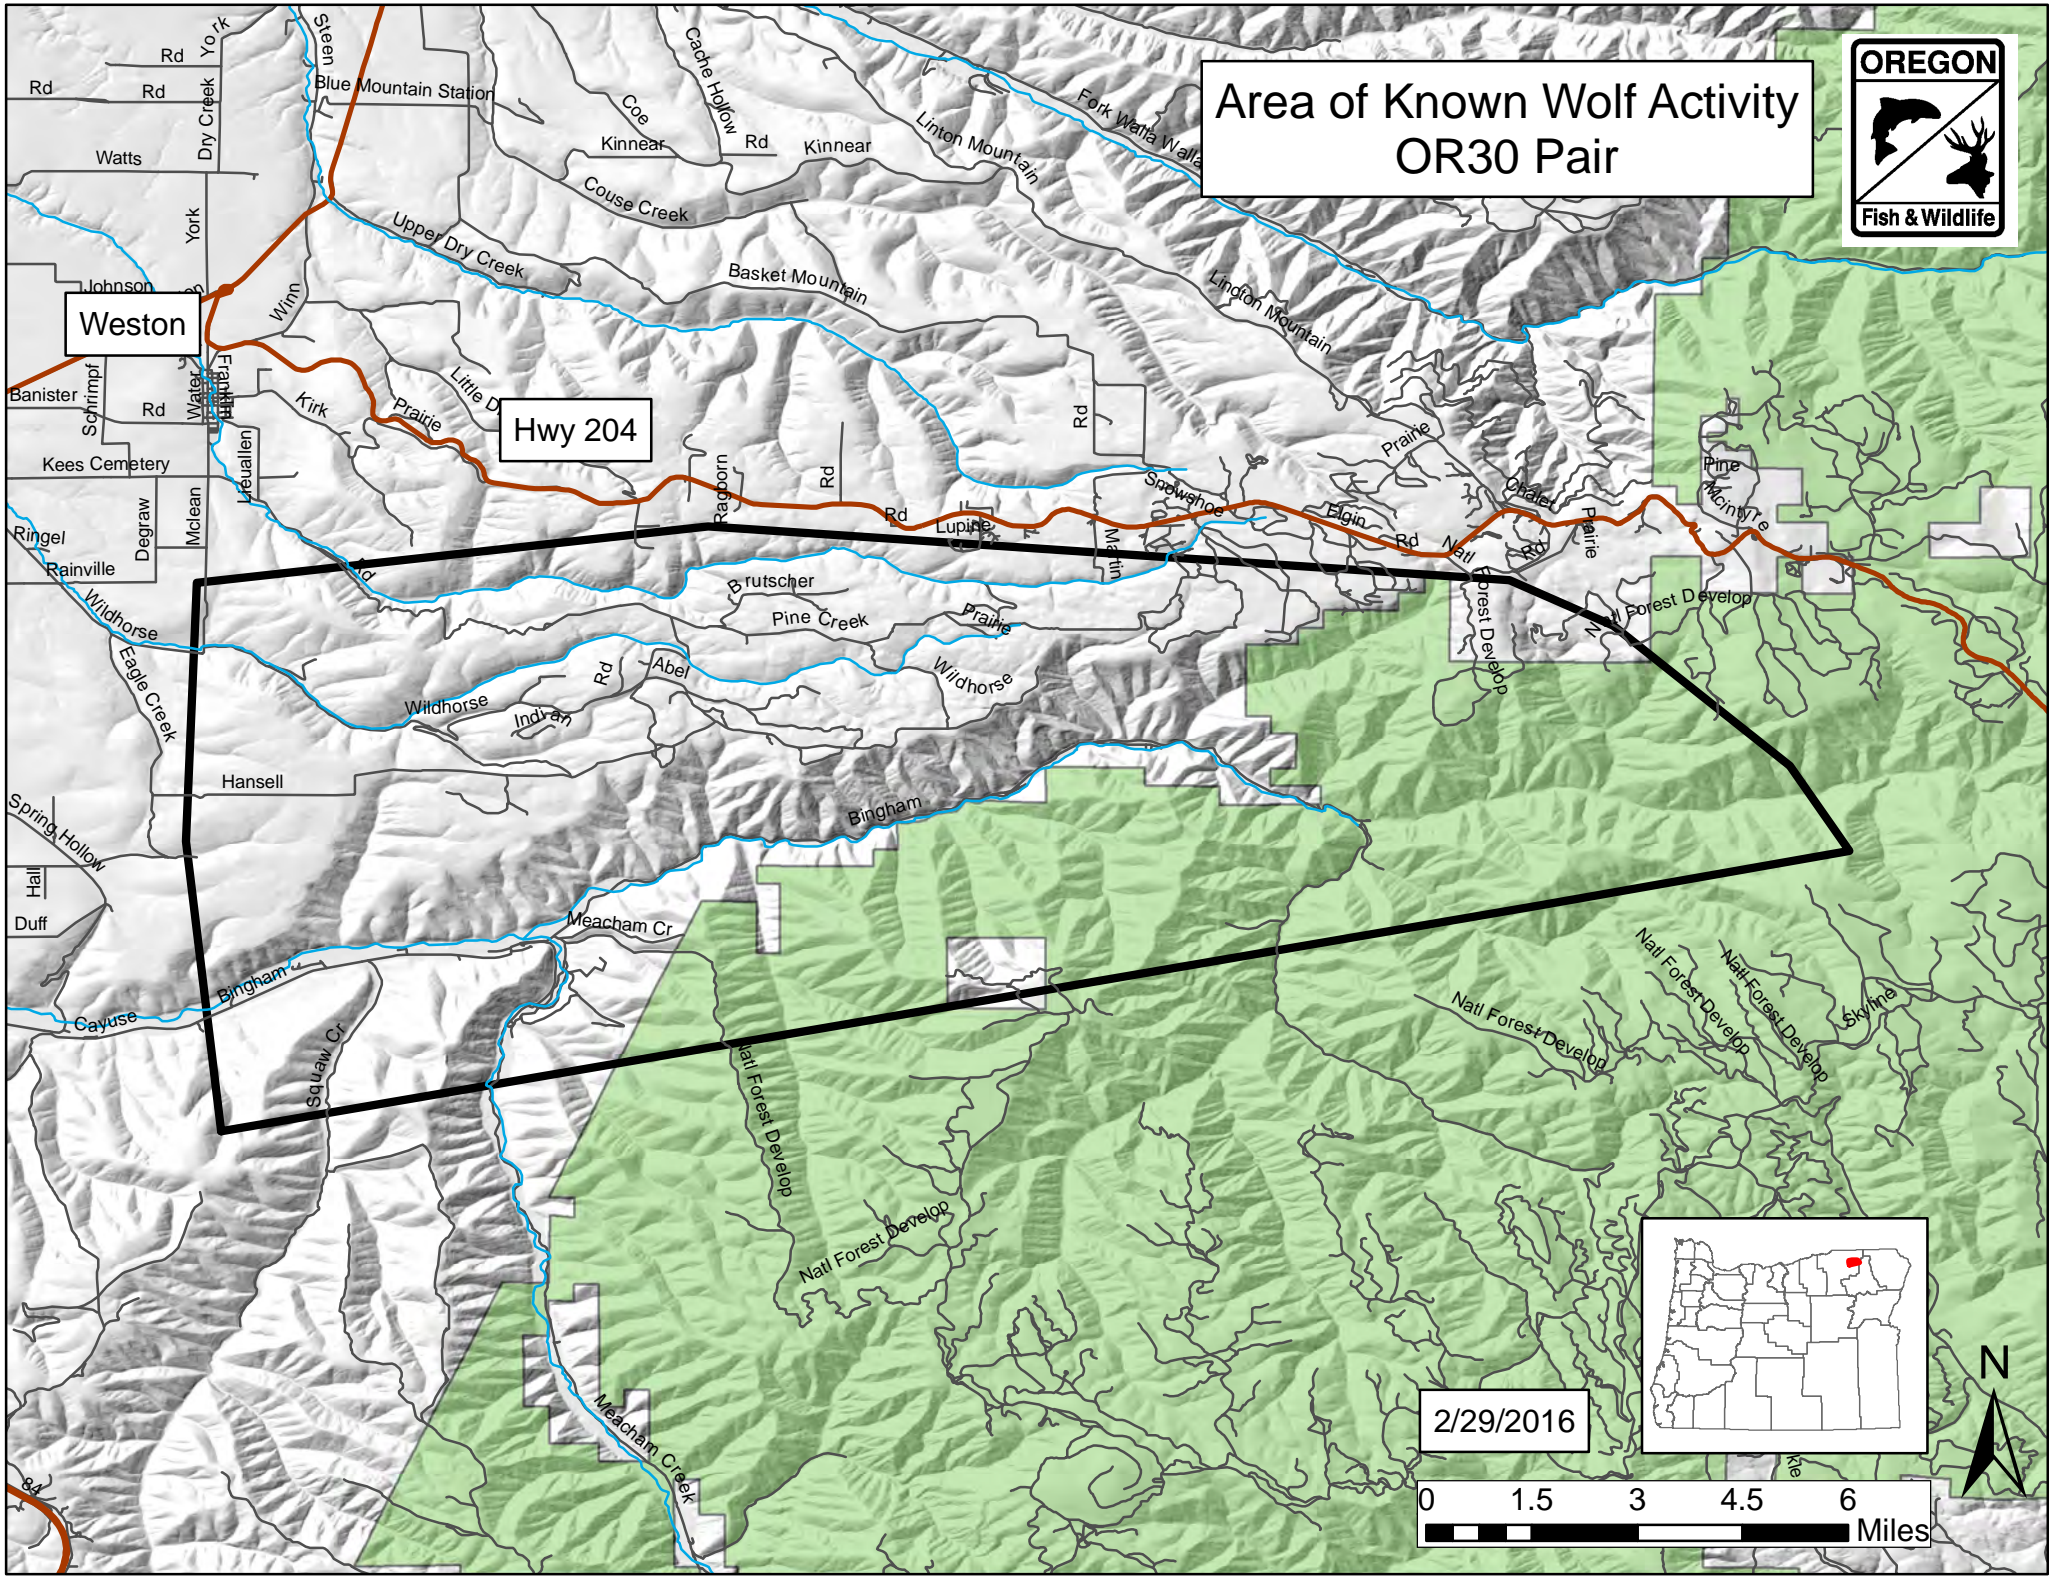

# Area of Known Wolf Activity OR30 Pair

Weston

Hwy 204

2/29/2016

0 1.5 3 4.5 6 Miles