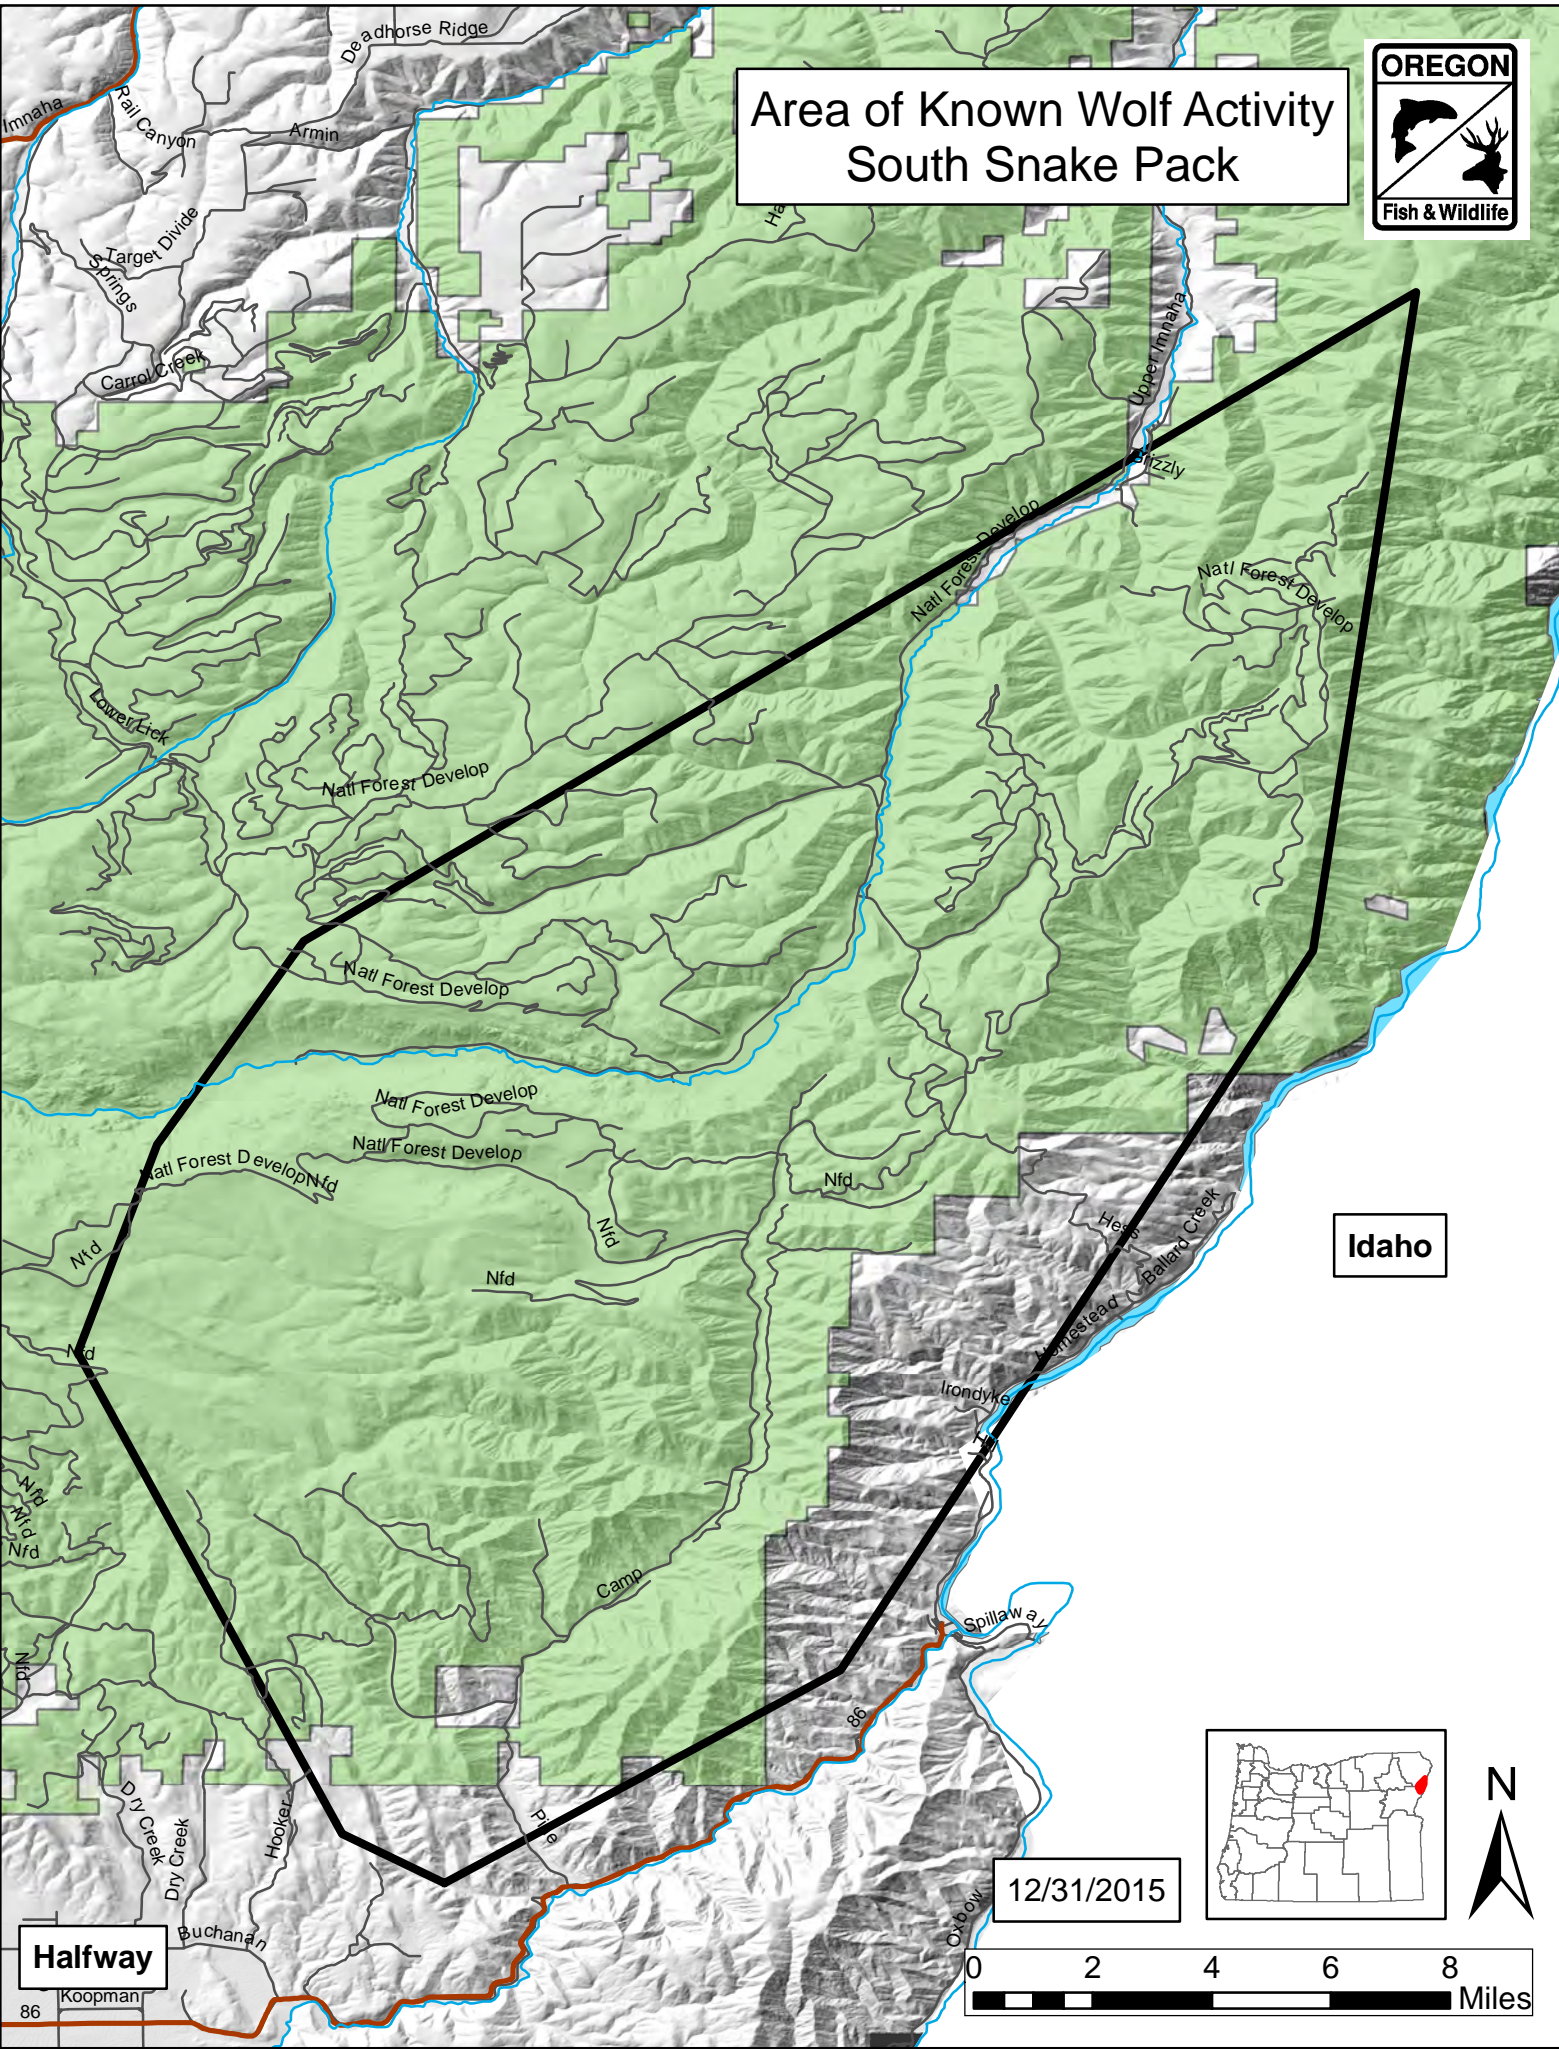

Area of Known Wolf Activity South Snake Pack

Idaho

Halfway

12/31/2015