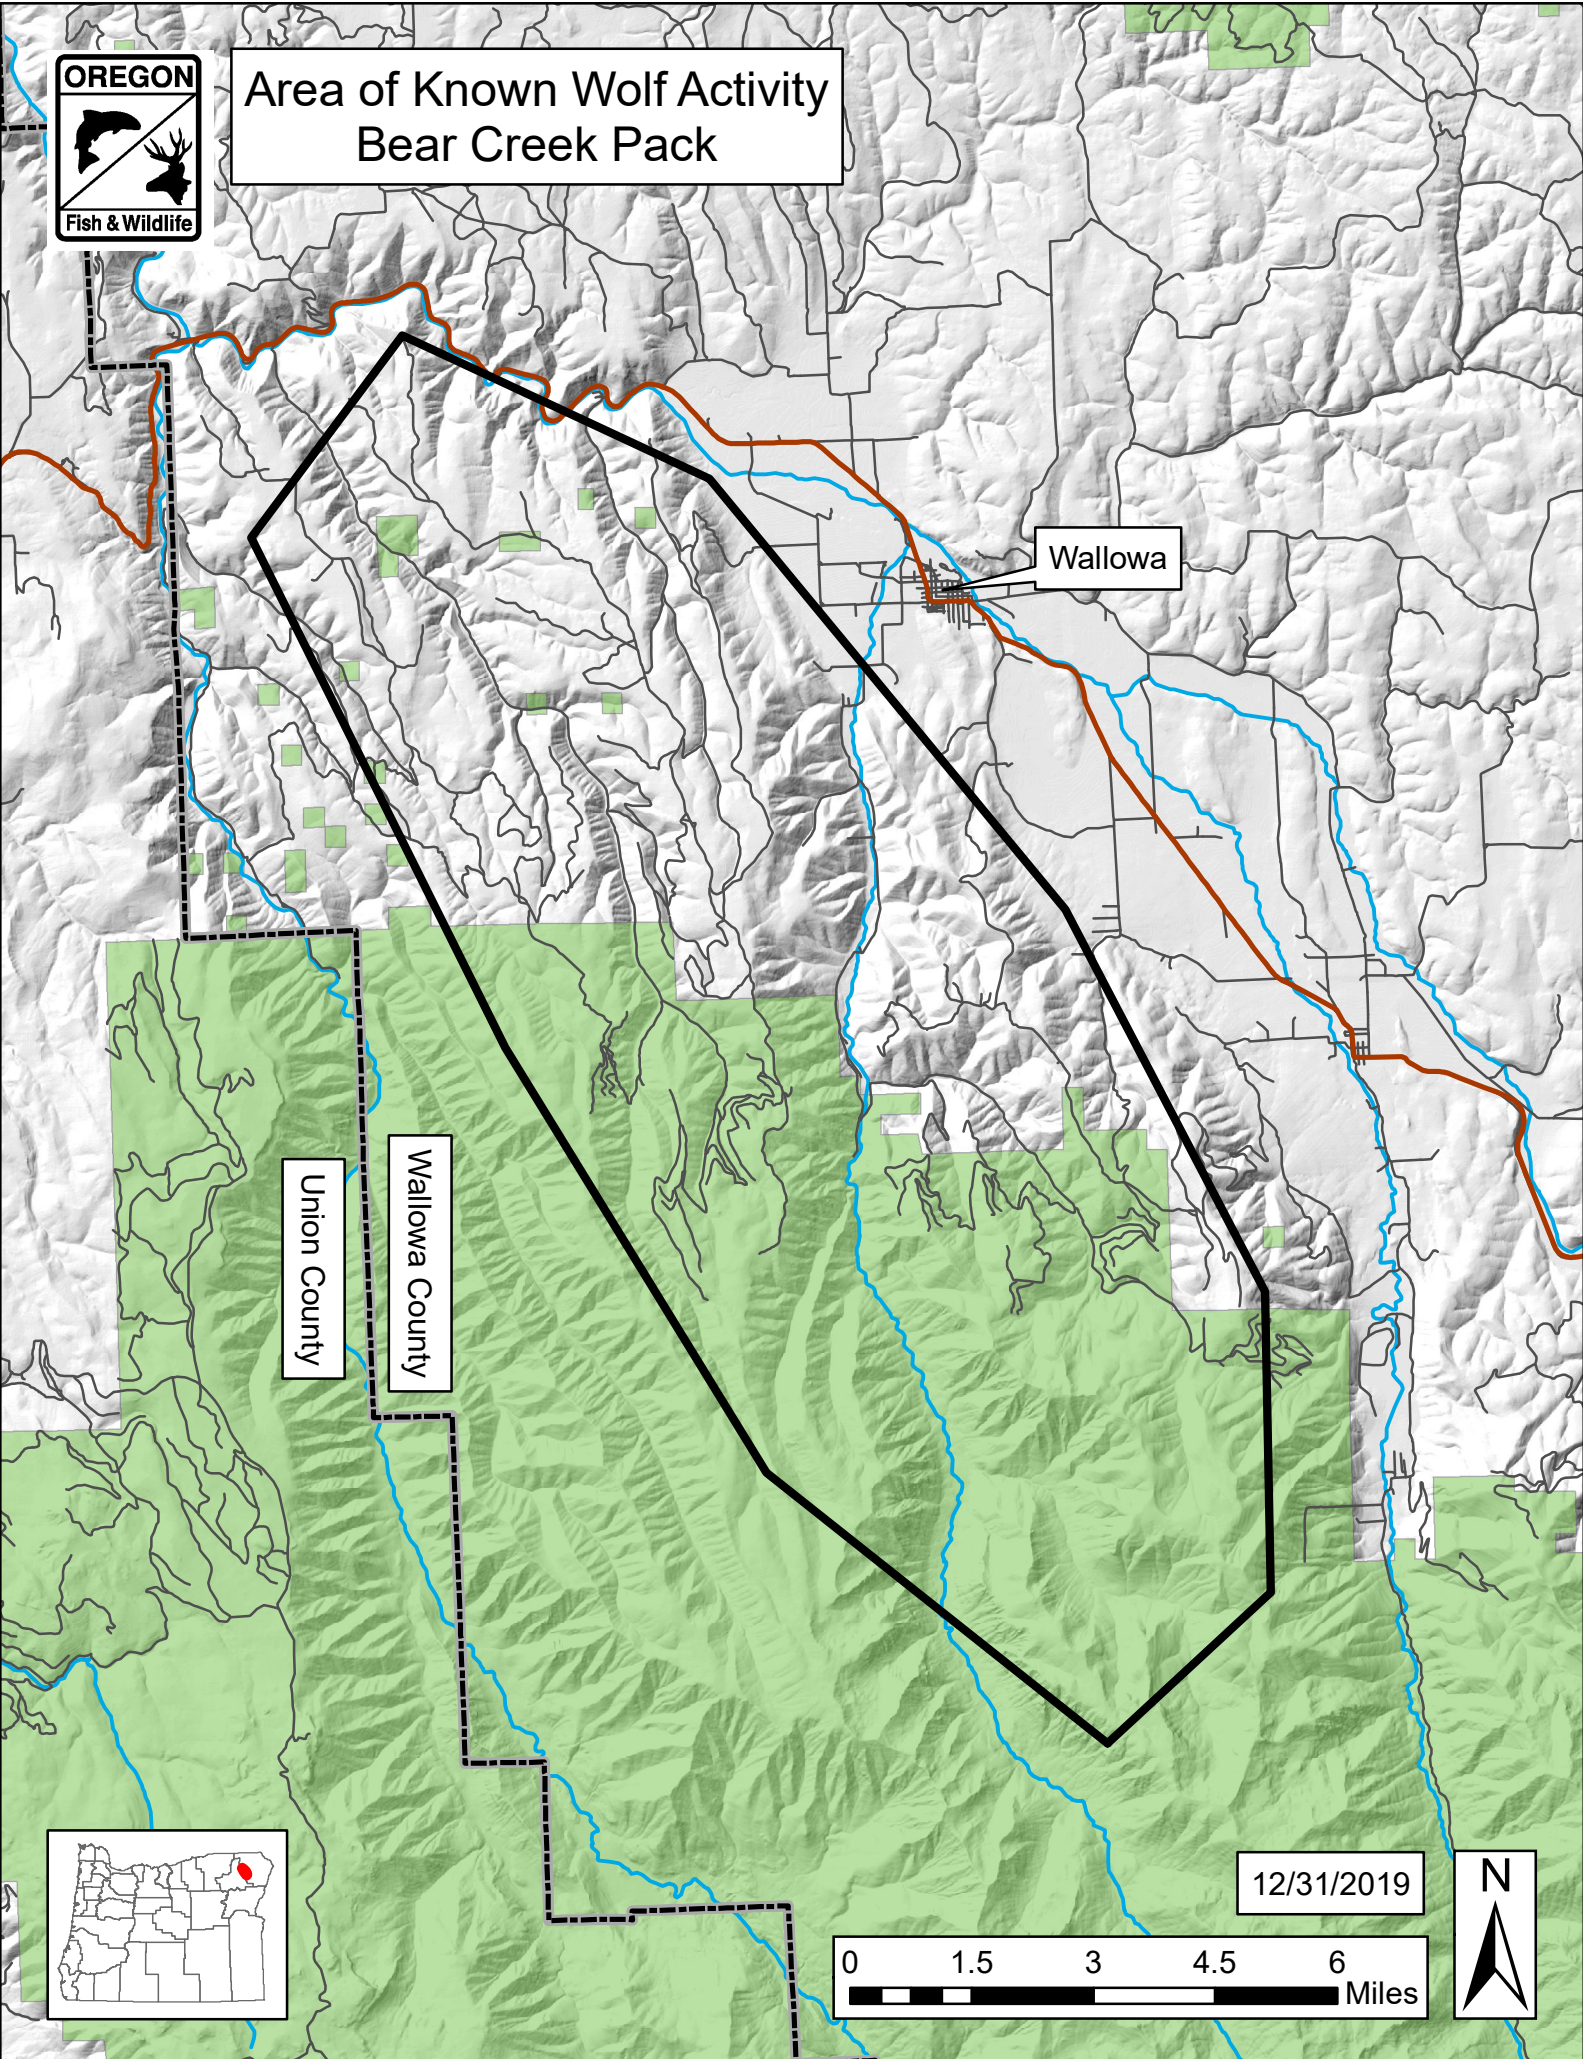

Area of Known Wolf Activity Bear Creek Pack

Wallowa

Union County

Wallowa County

12/31/2019

0 1.5 3 4.5 6 Miles