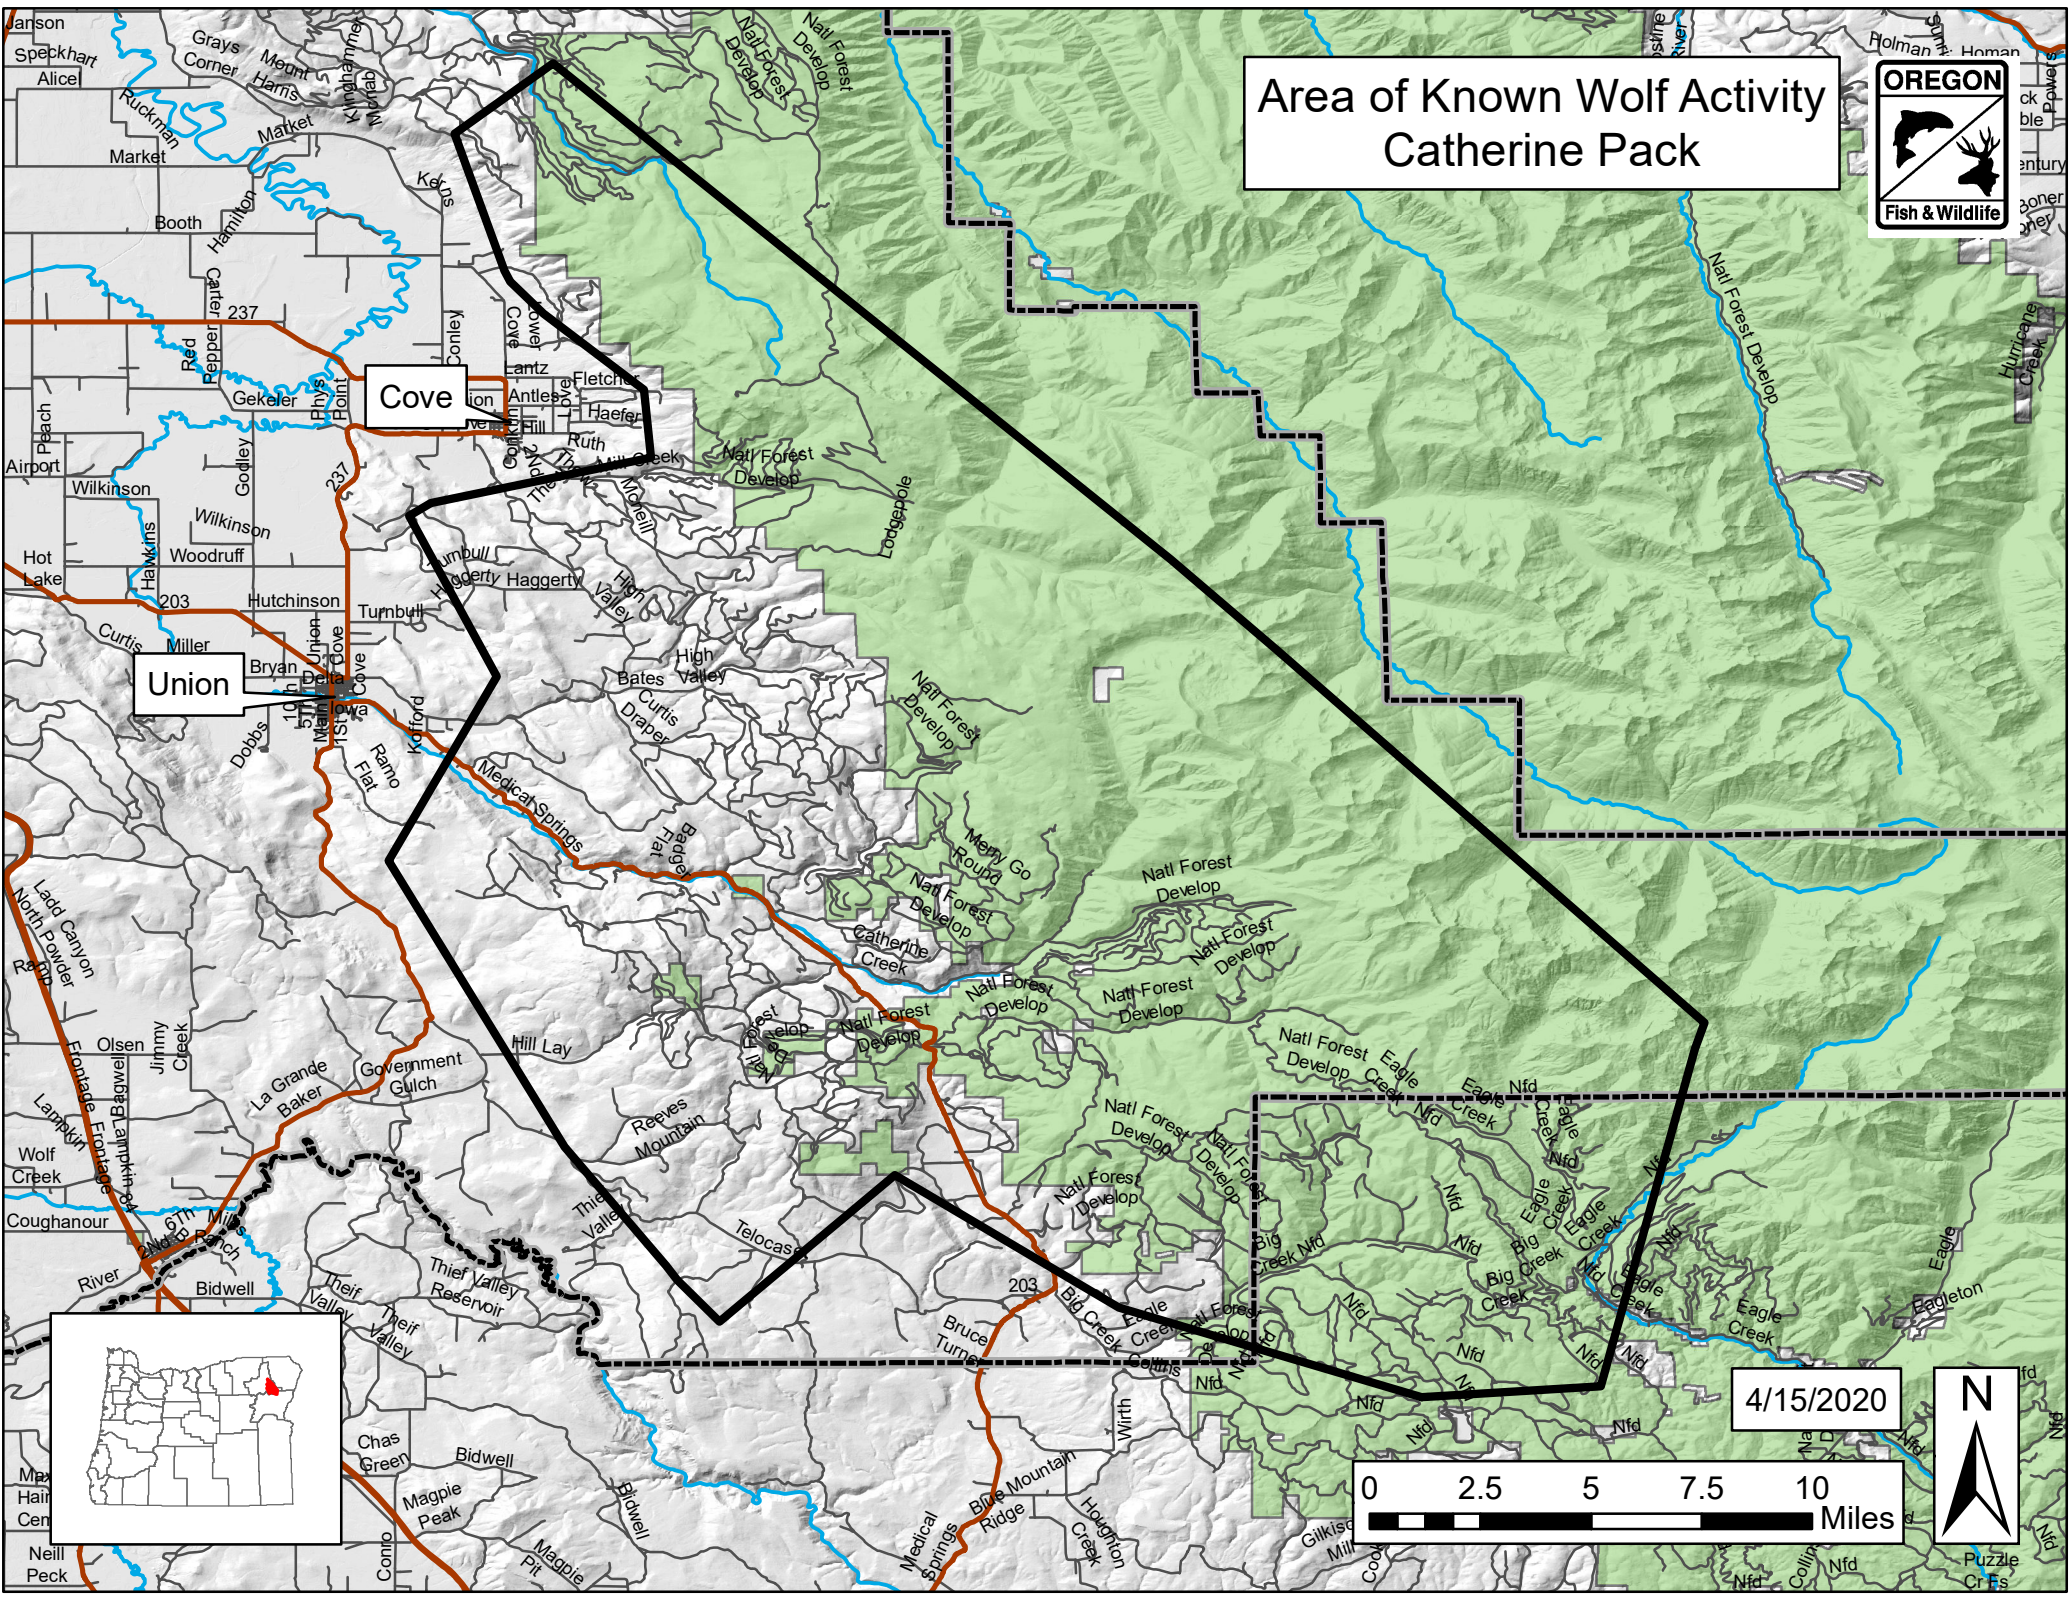

Area of Known Wolf Activity Catherine Pack

Union

Cove

4/15/2020

0 2.5 5 7.5 10 Miles