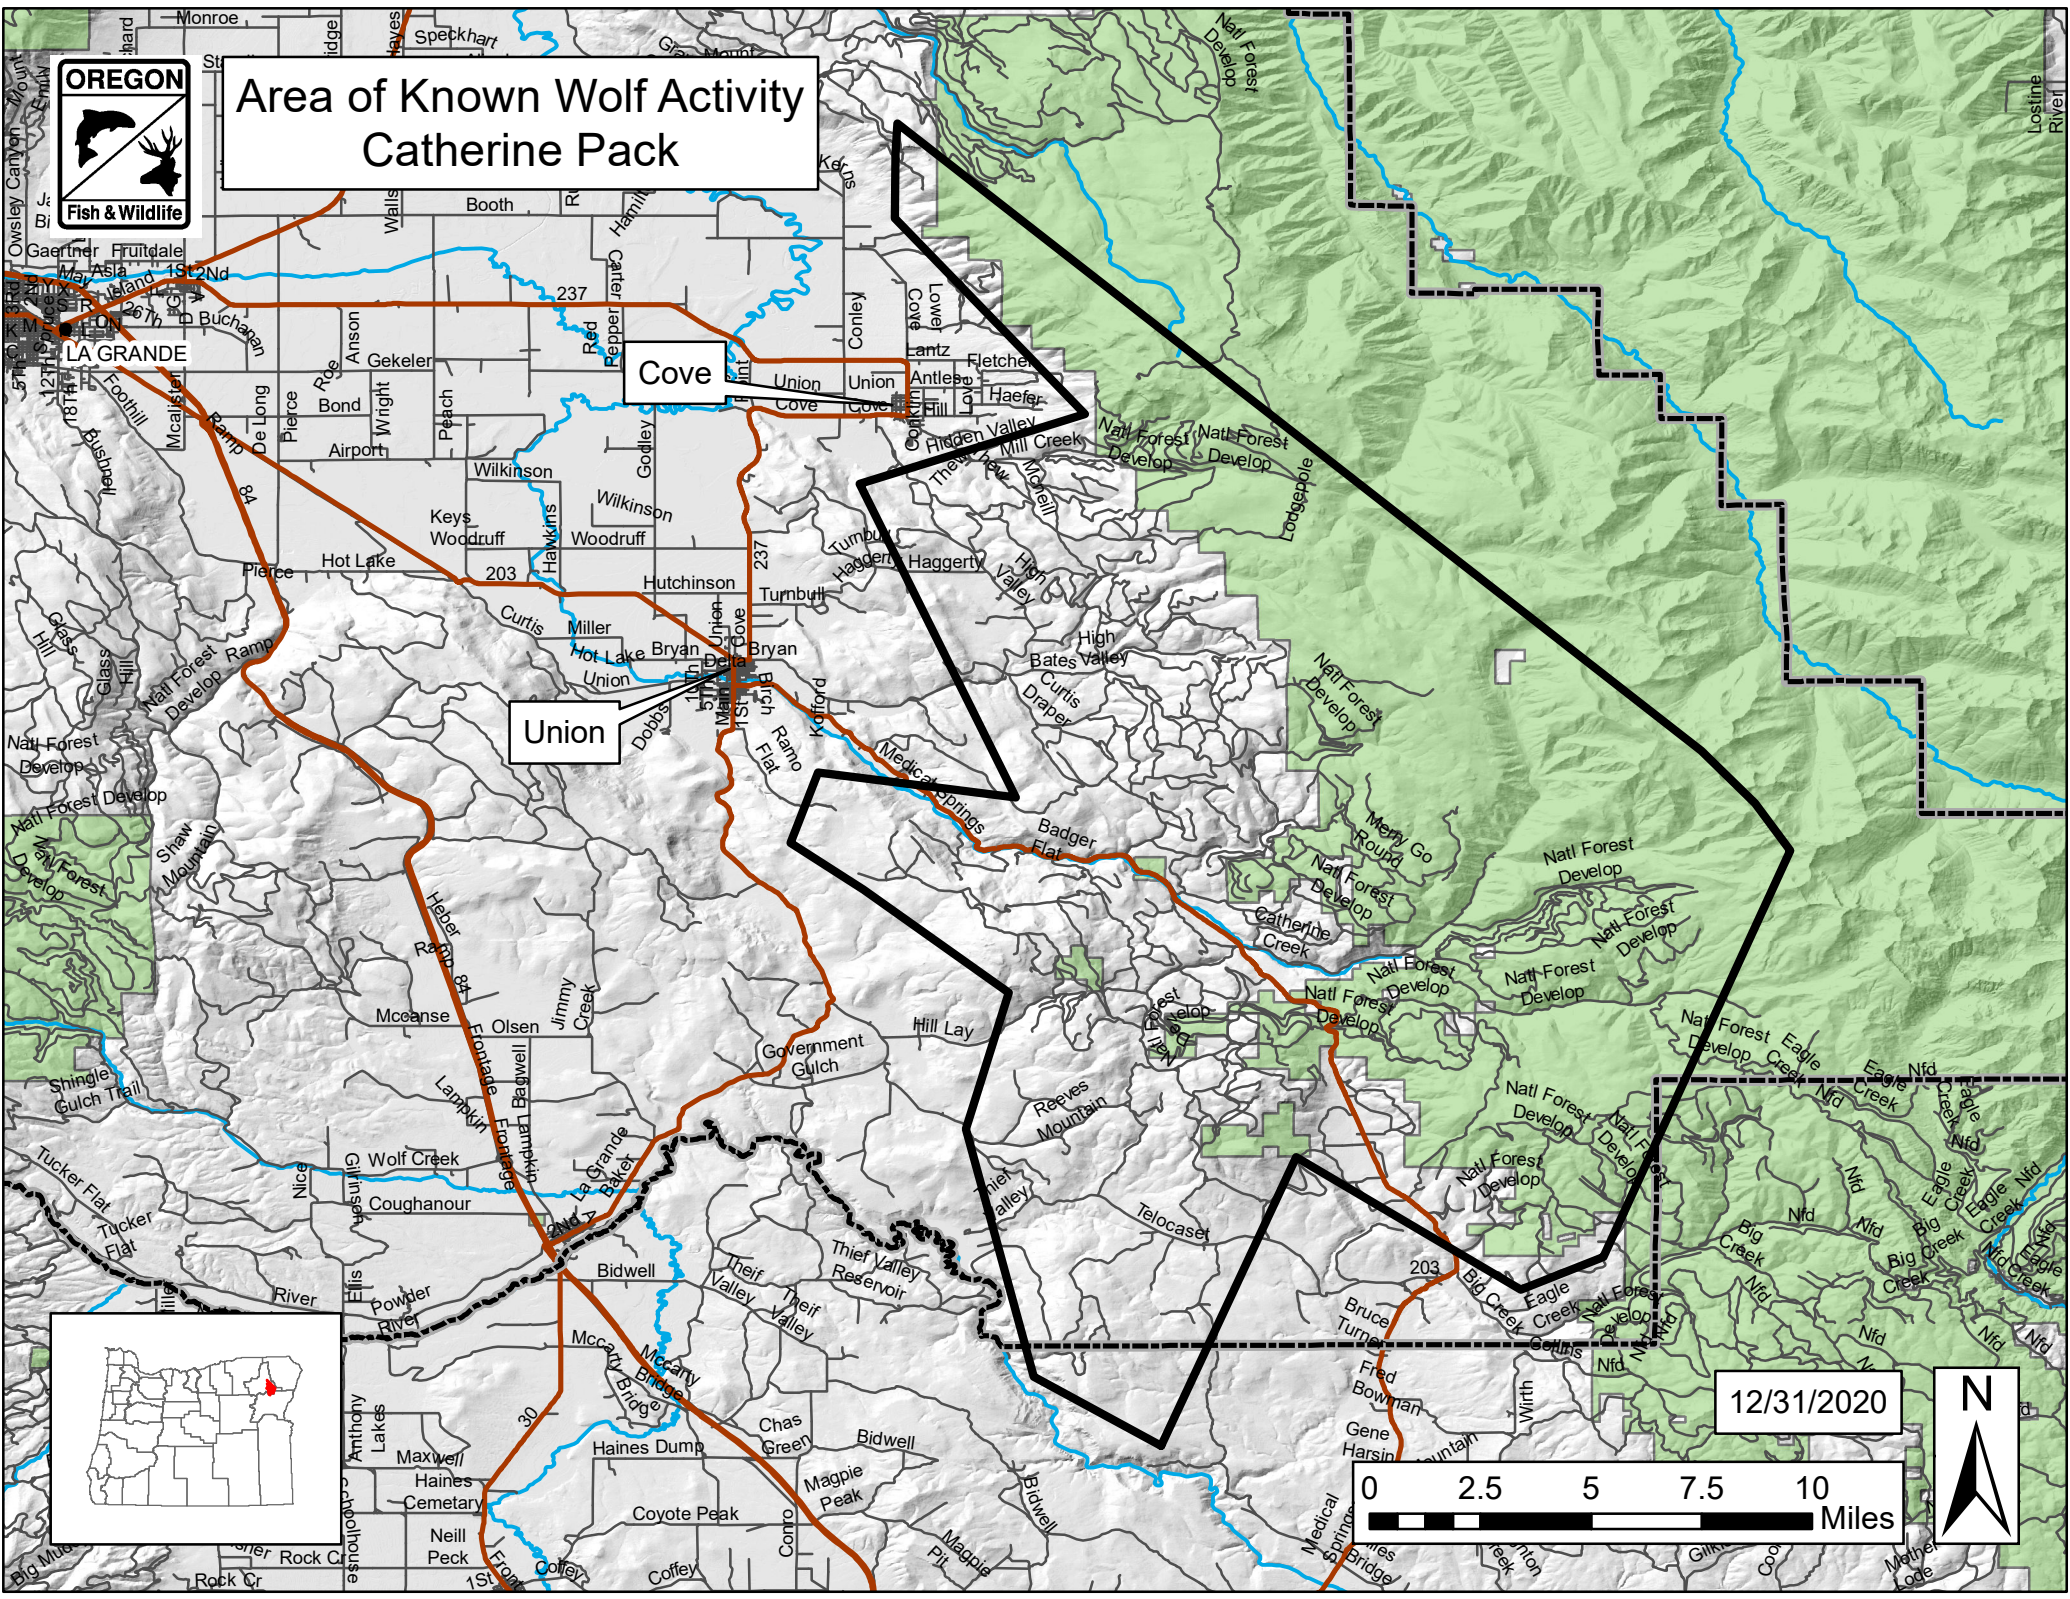

Area of Known Wolf Activity Catherine Pack

Cove

Union

LA GRANDE

12/31/2020