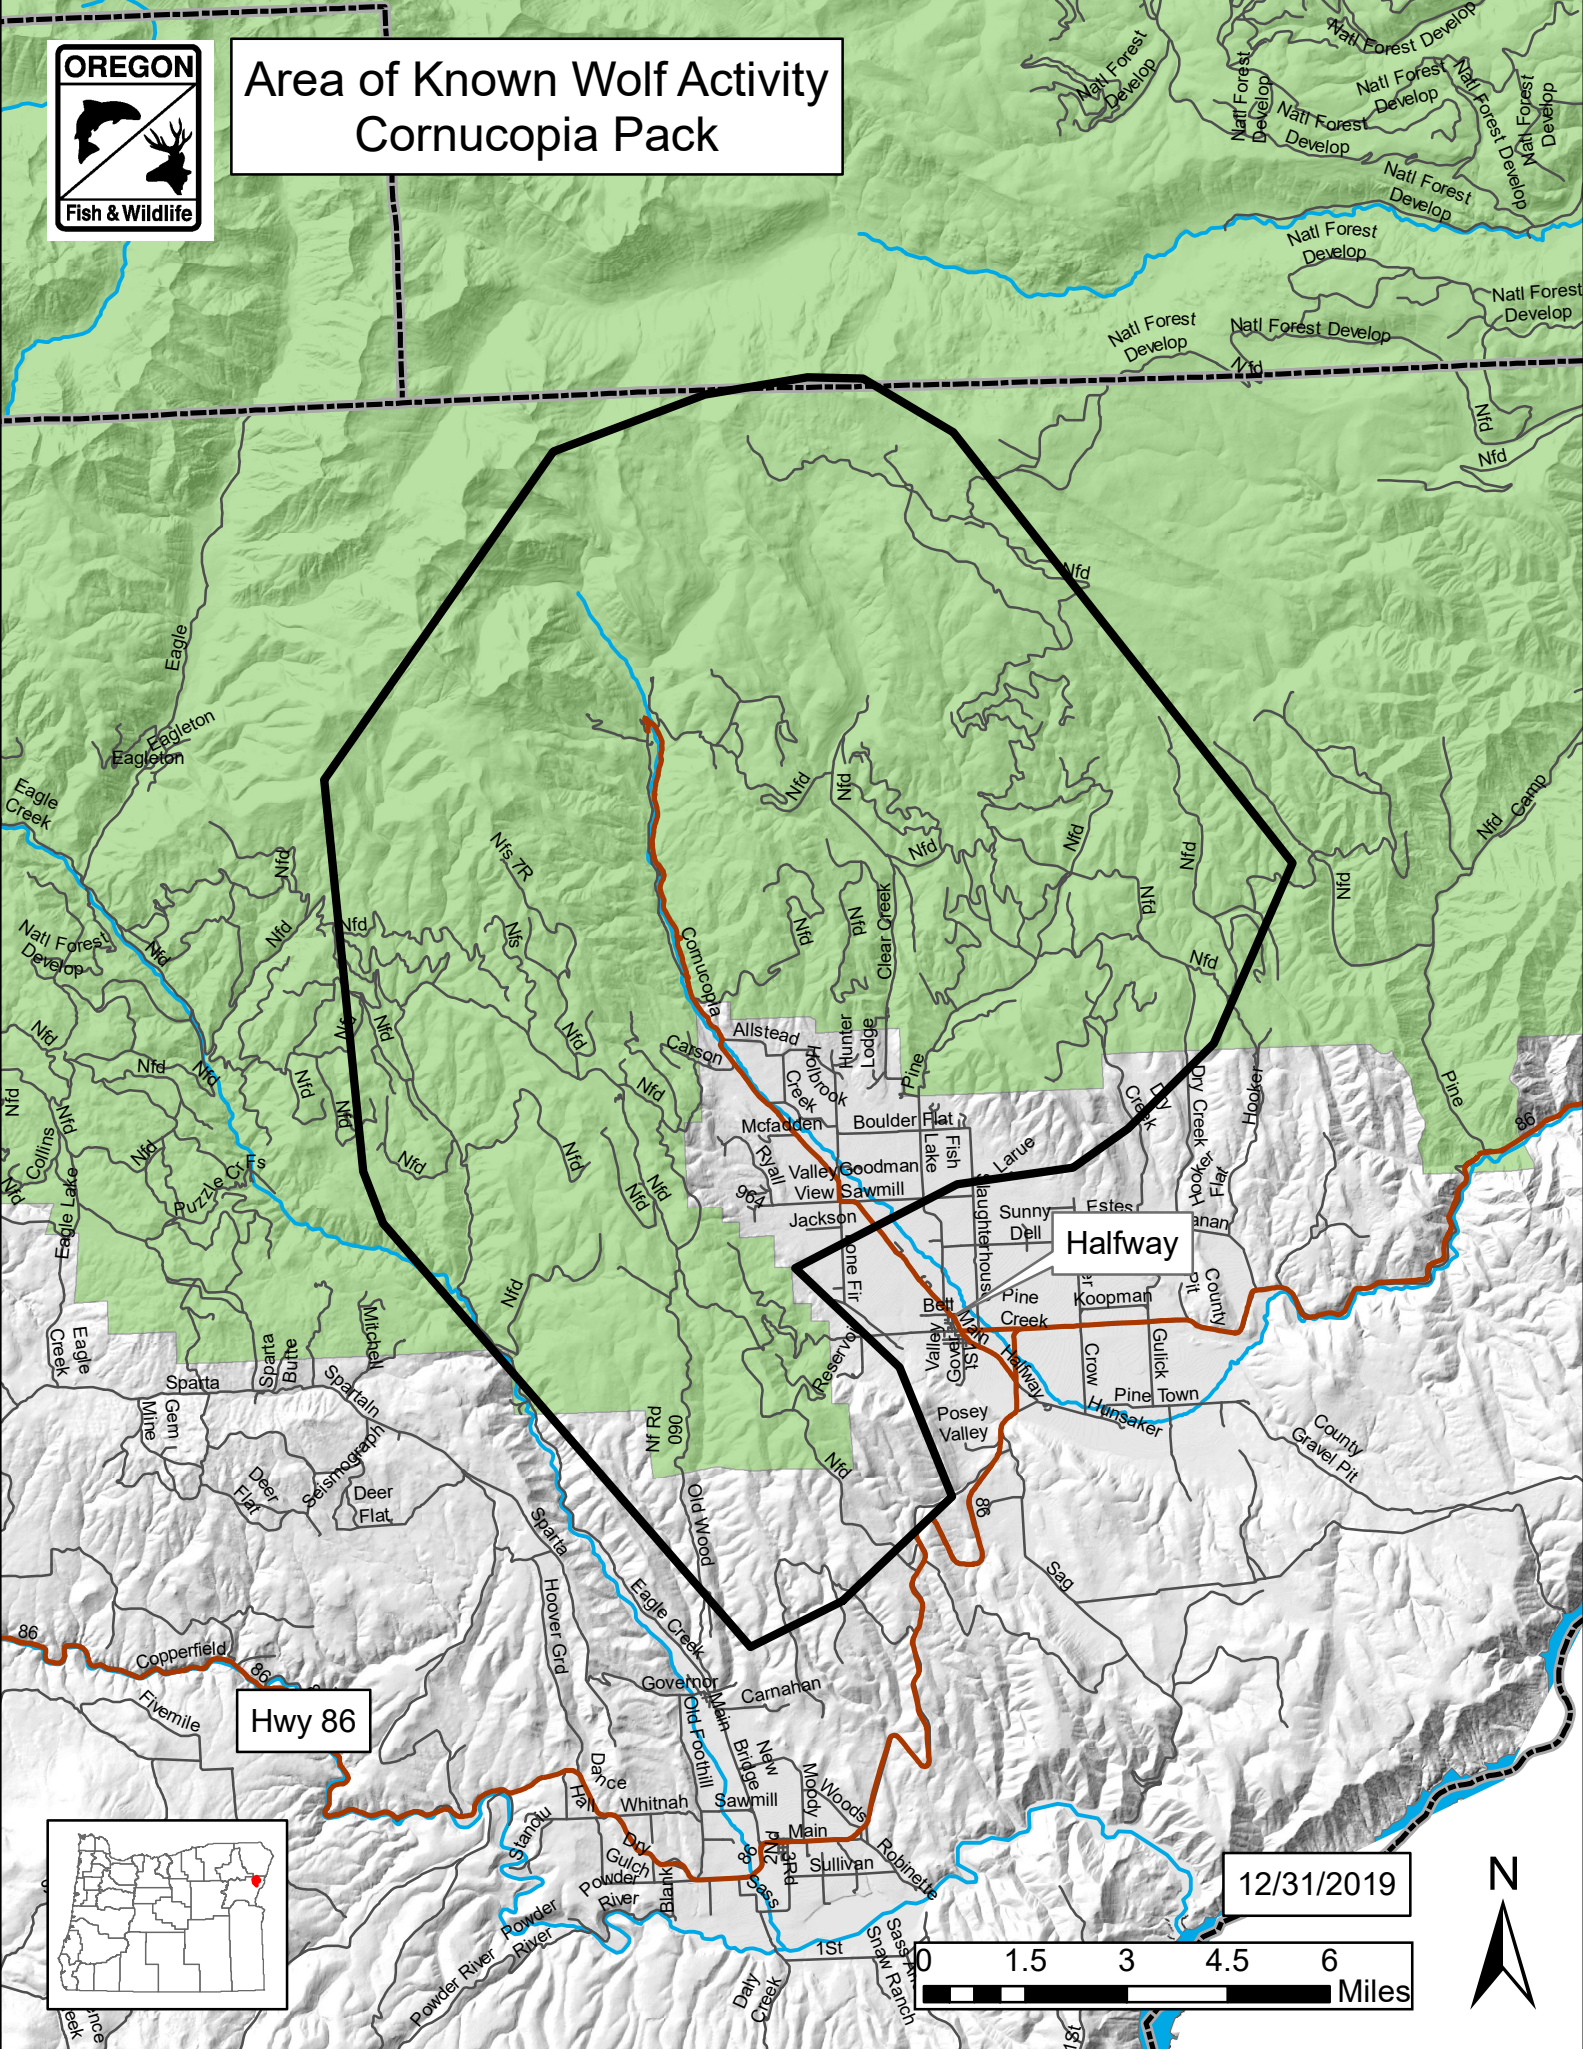

Area of Known Wolf Activity Cornucopia Pack

Hwy 86

Halfway

12/31/2019