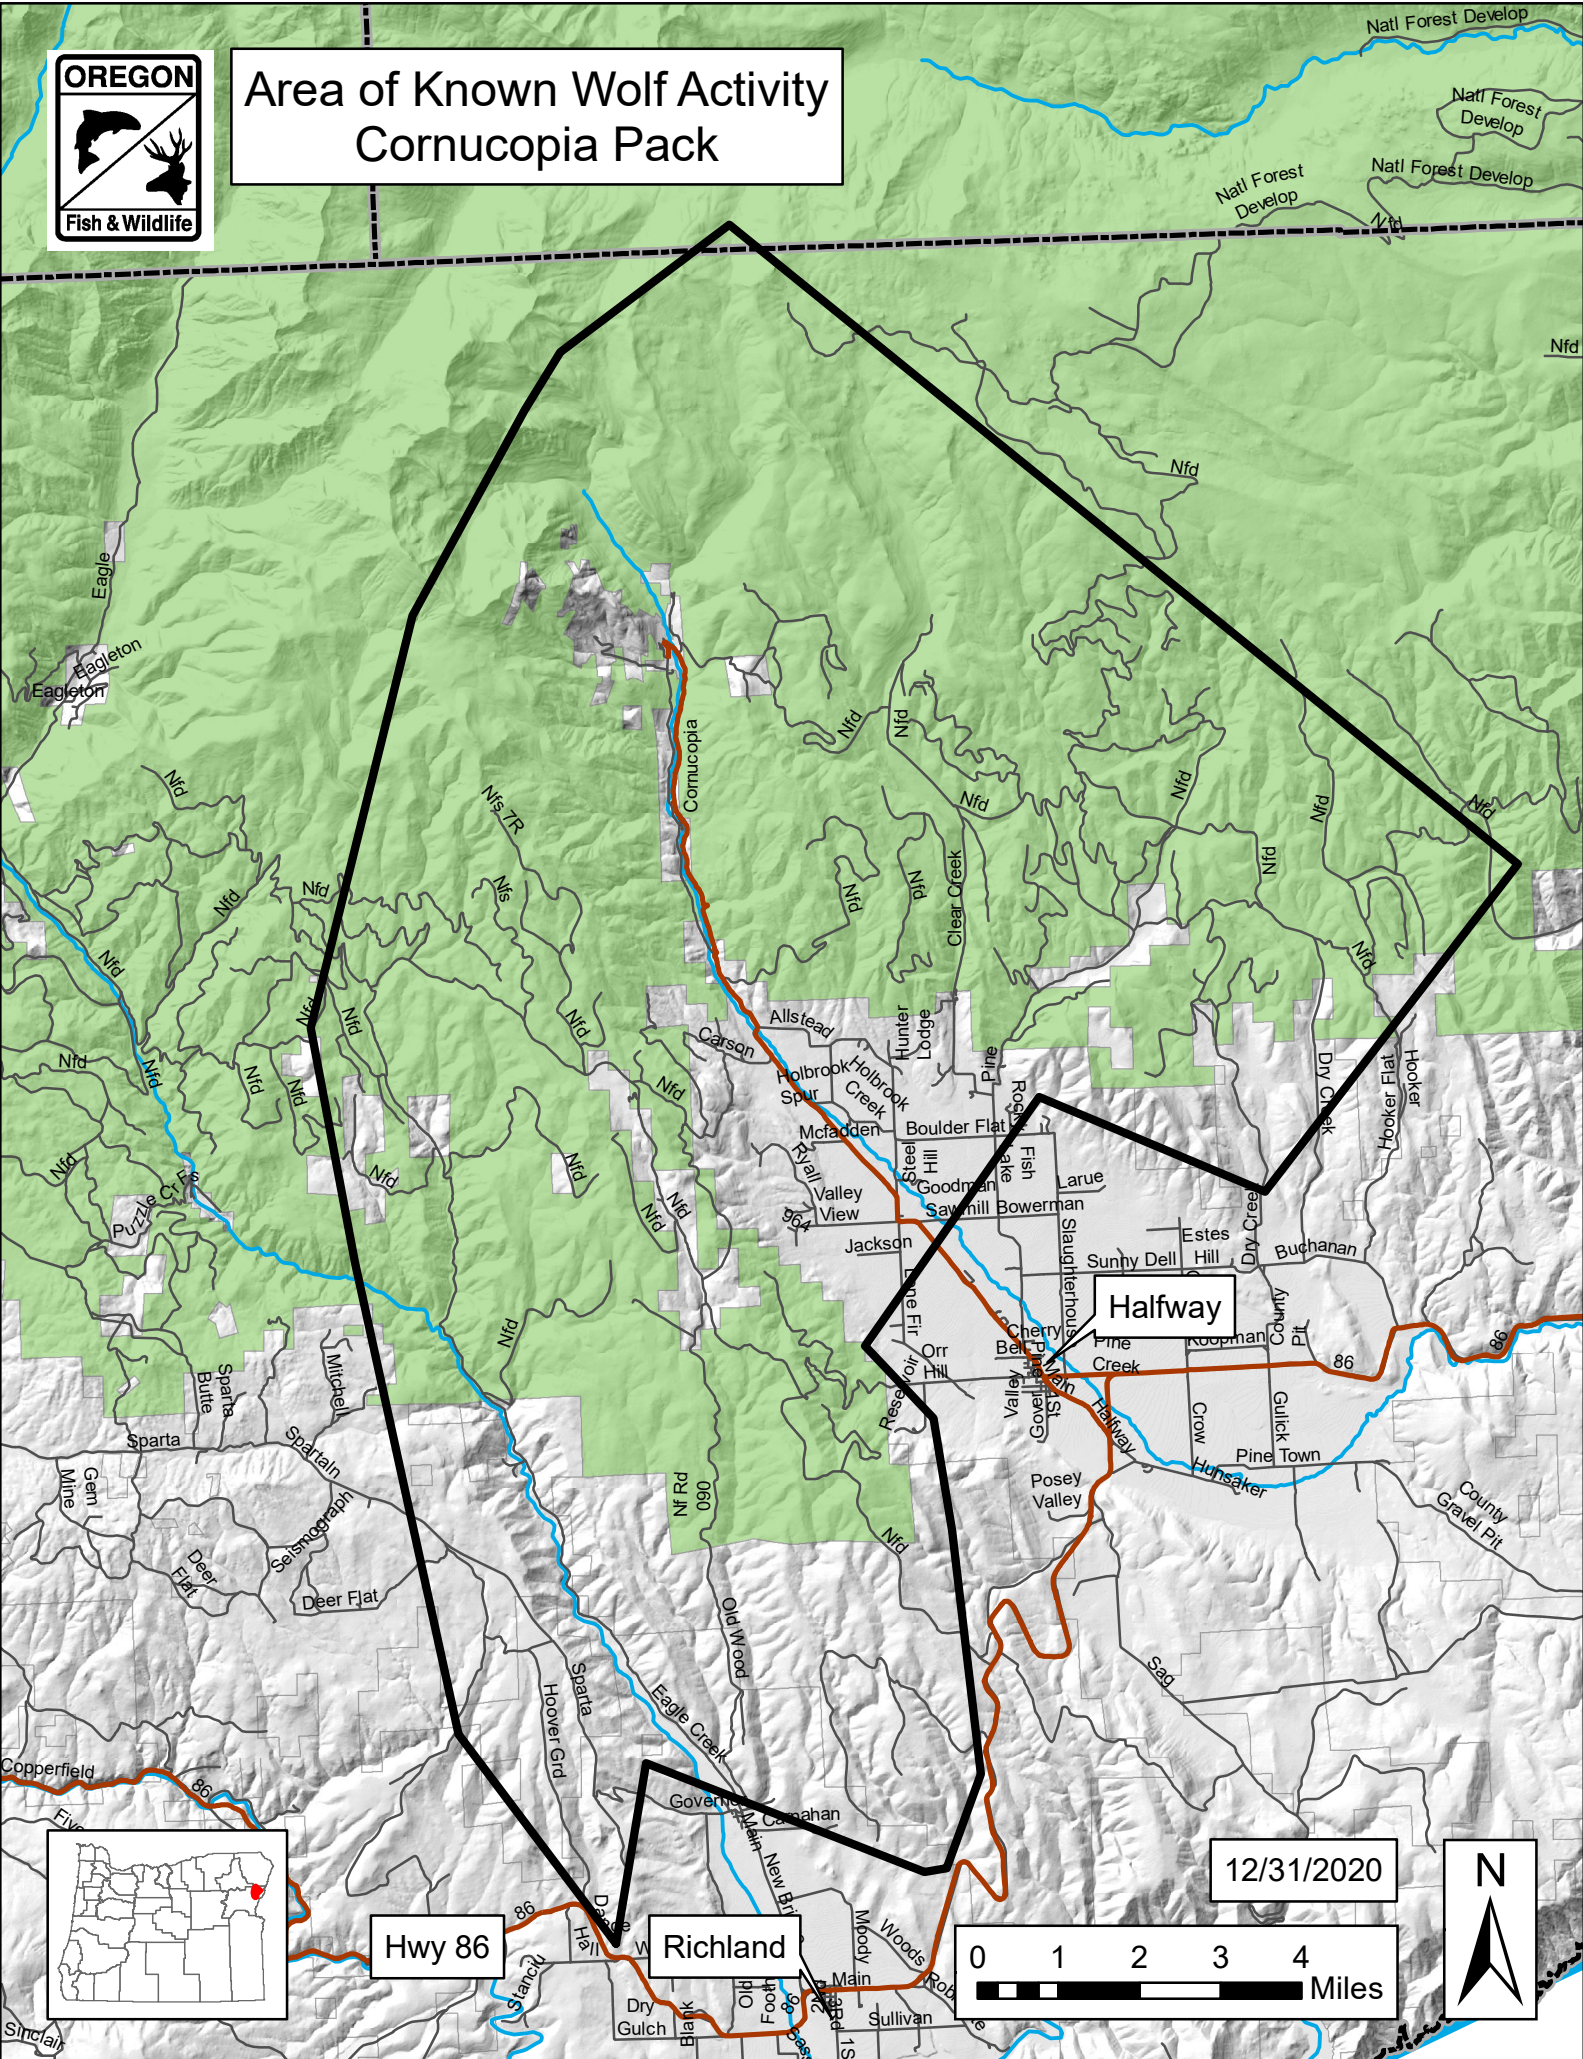

Area of Known Wolf Activity Cornucopia Pack

12/31/2020

Hwy 86

Richland