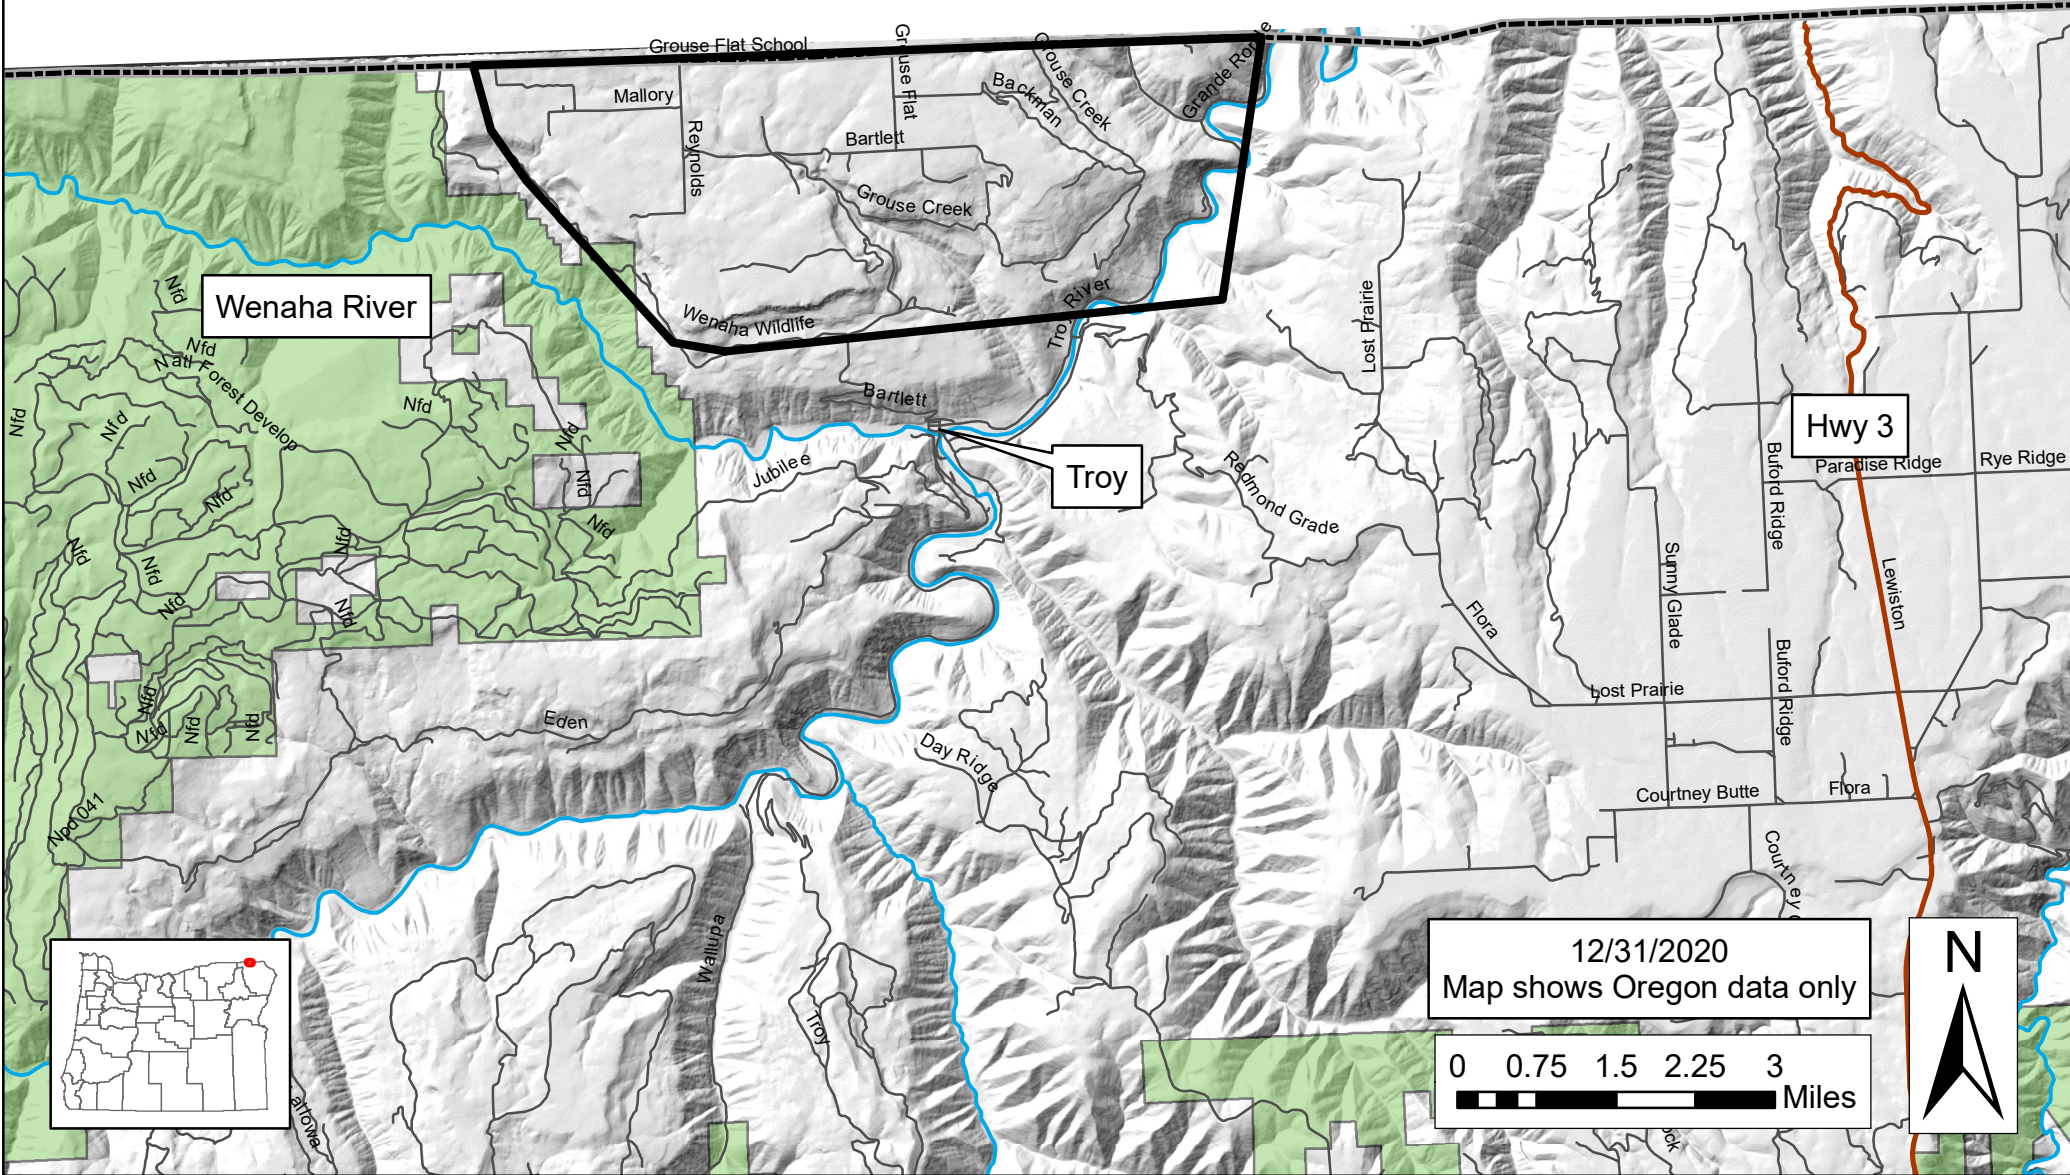

Area of Known Wolf Activity Grouse Flats Wolves

Washington

Wenaha River

Troy

Hwy 3

12/31/2020
Map shows Oregon data only

0 0.75 1.5 2.25 3
Miles