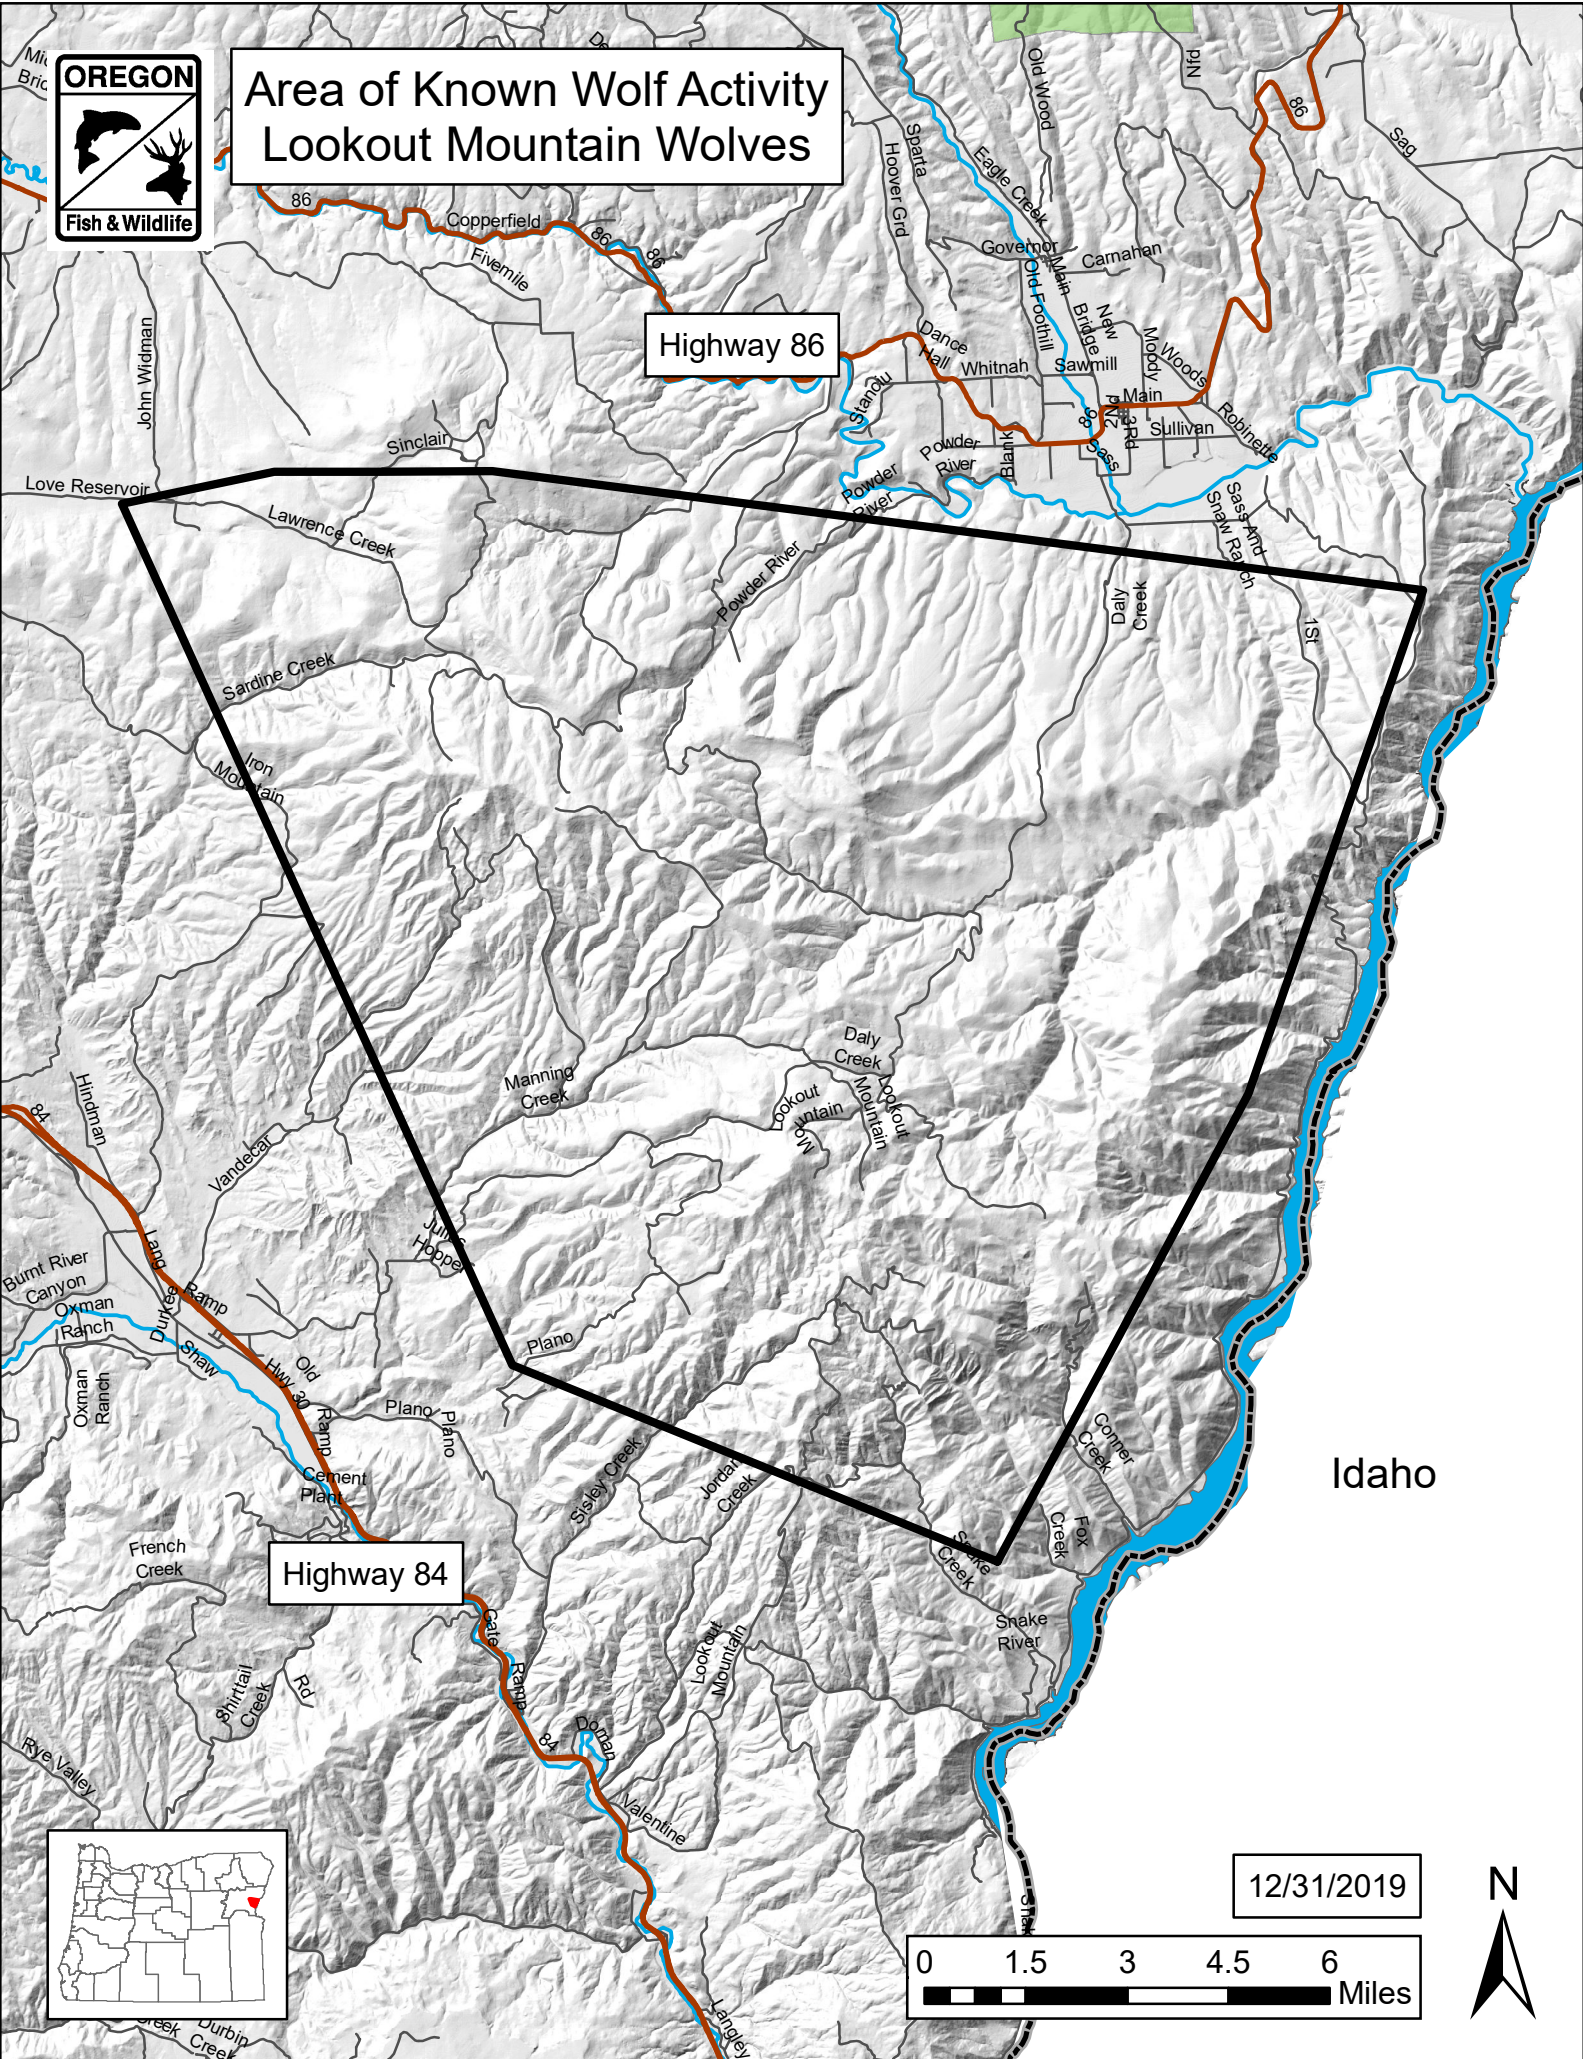

Area of Known Wolf Activity Lookout Mountain Wolves

Highway 86

Highway 84

Idaho

12/31/2019