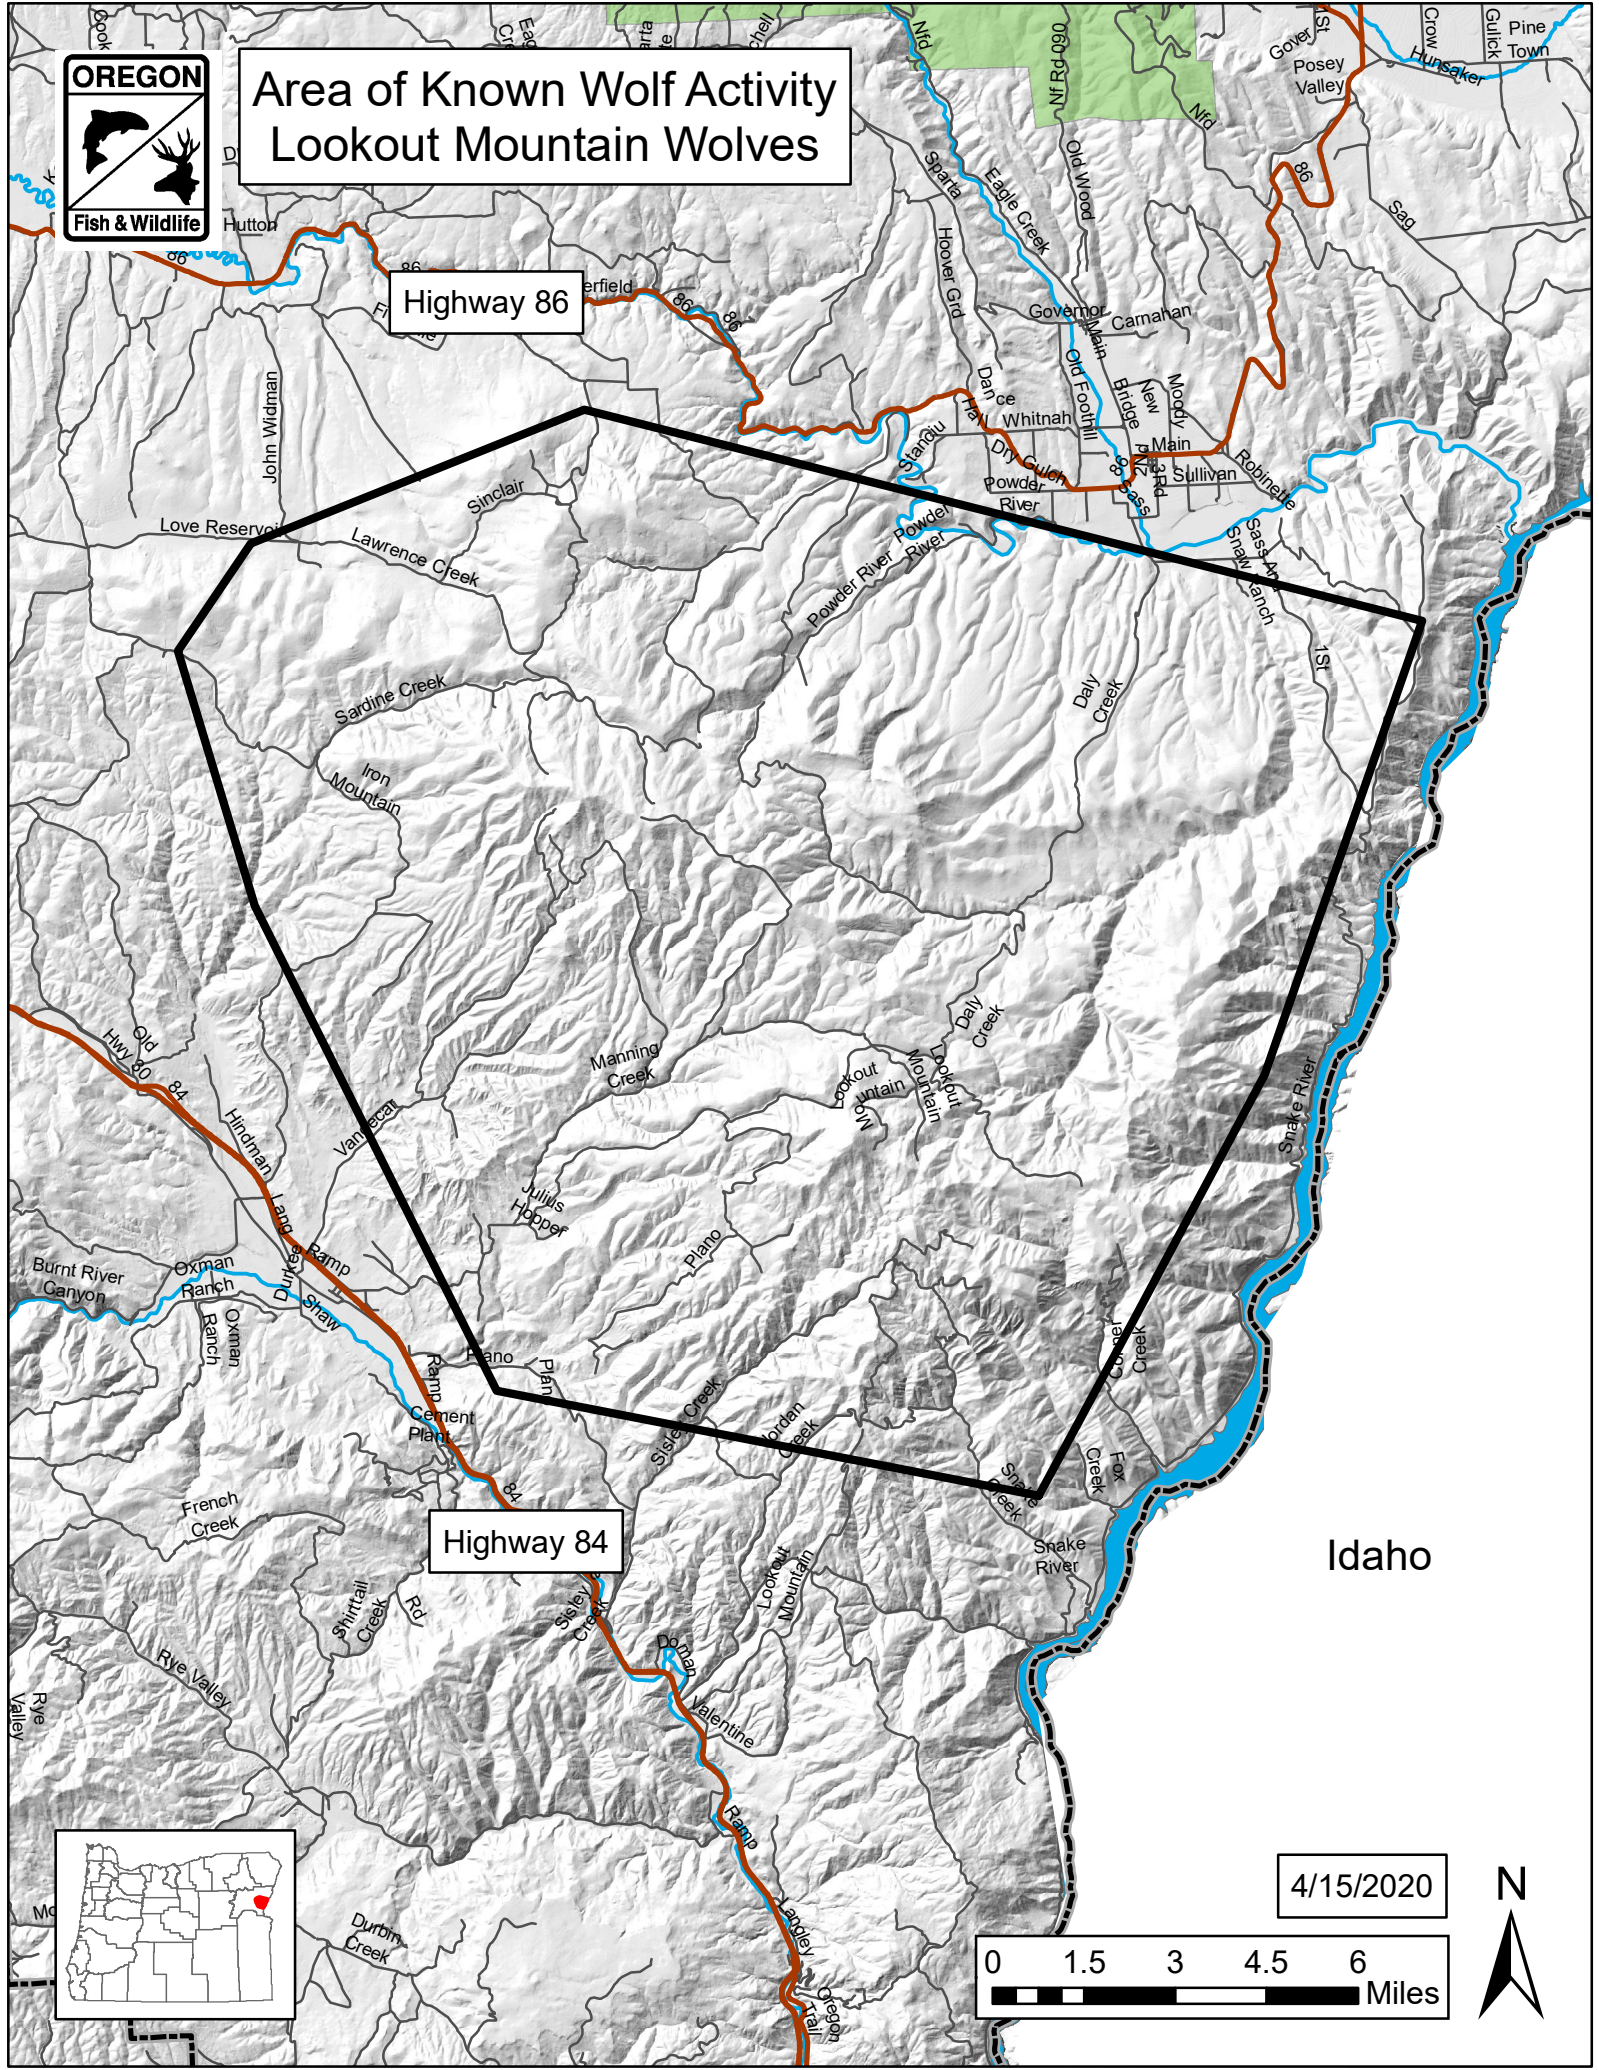

Area of Known Wolf Activity Lookout Mountain Wolves

Highway 86

Highway 84

Idaho

4/15/2020