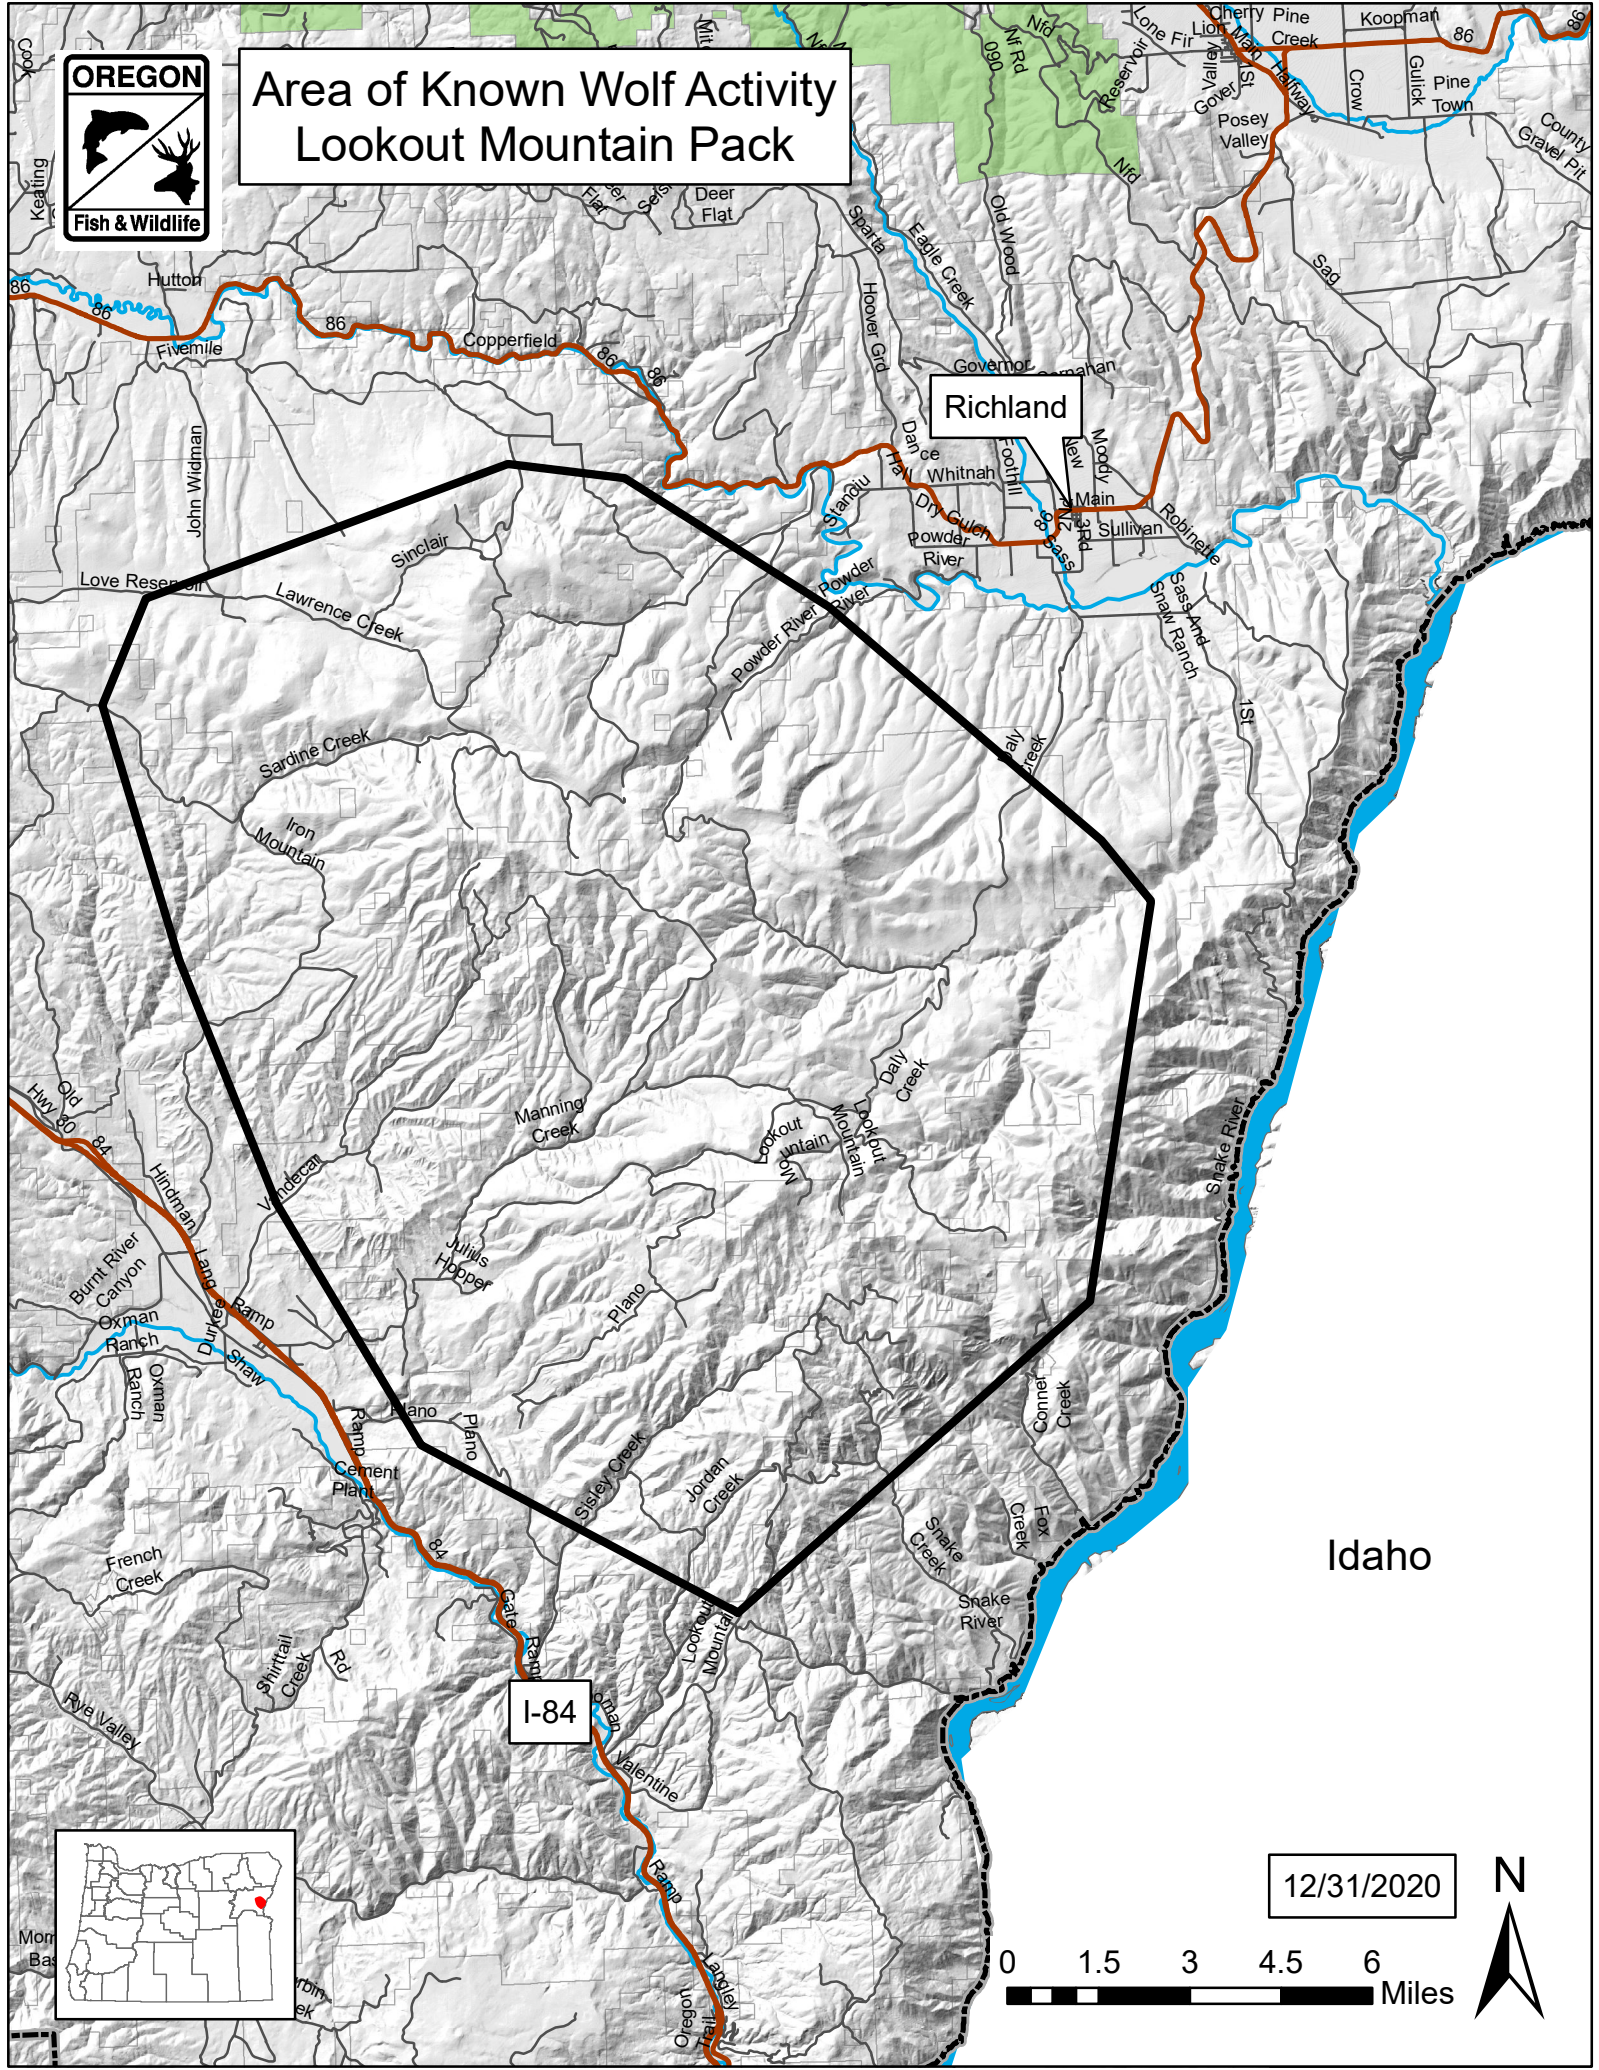

Area of Known Wolf Activity Lookout Mountain Pack

12/31/2020