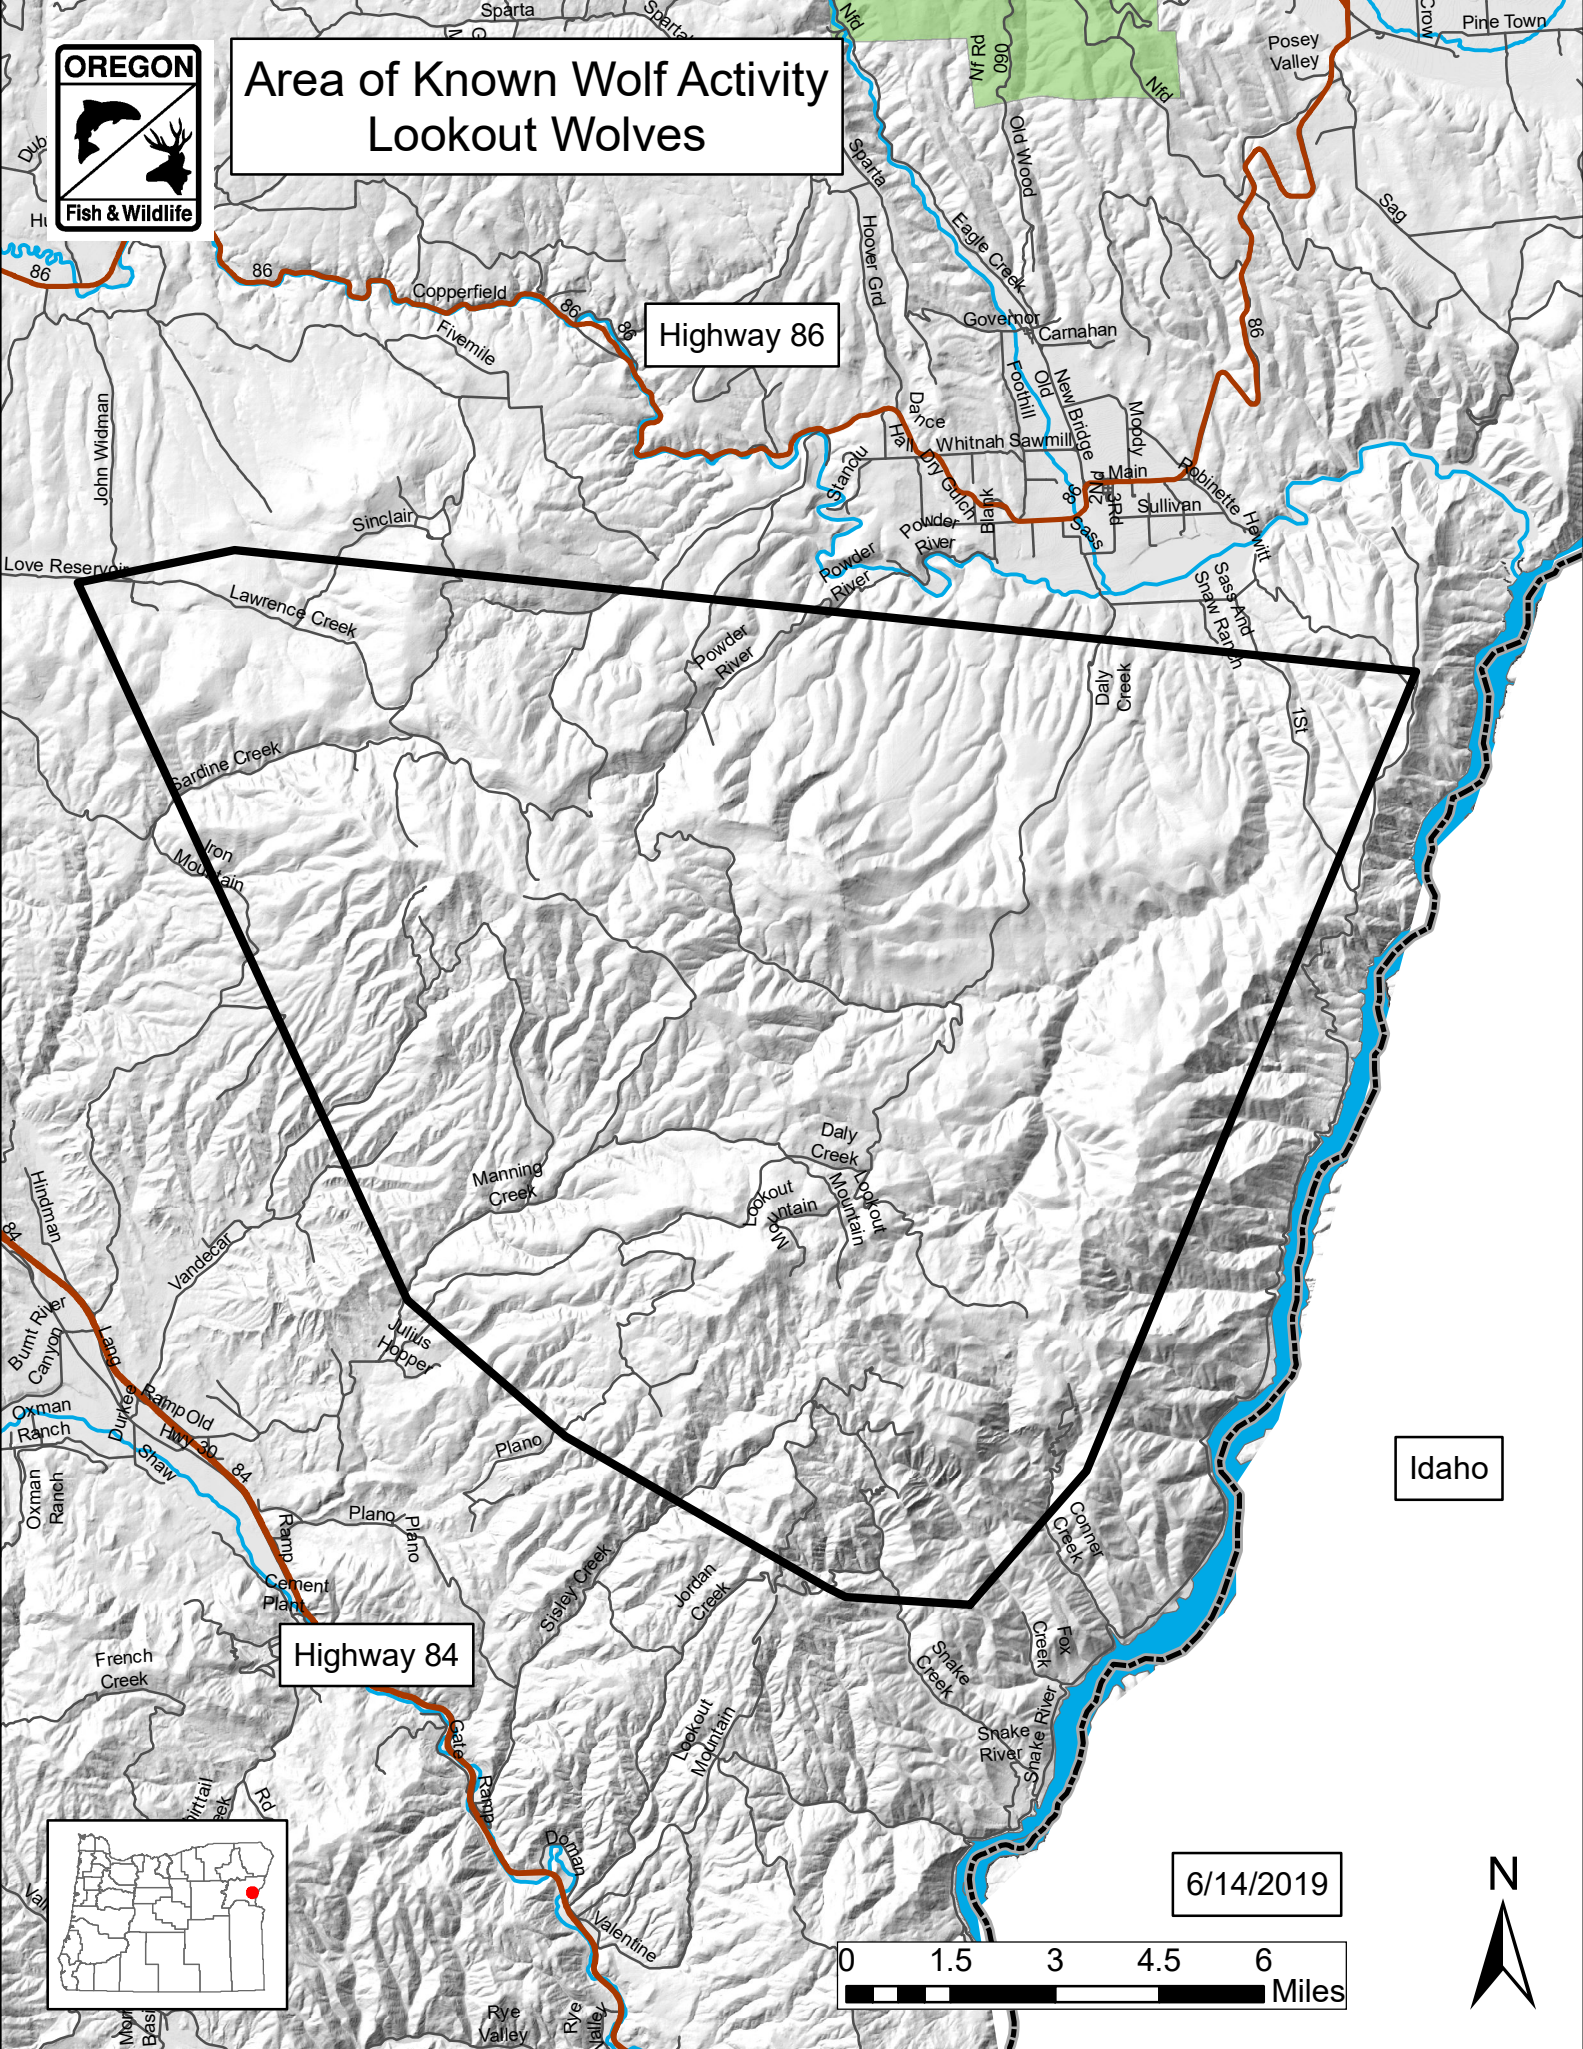

Area of Known Wolf Activity Lookout Wolves

Highway 86

Highway 84

Idaho

6/14/2019