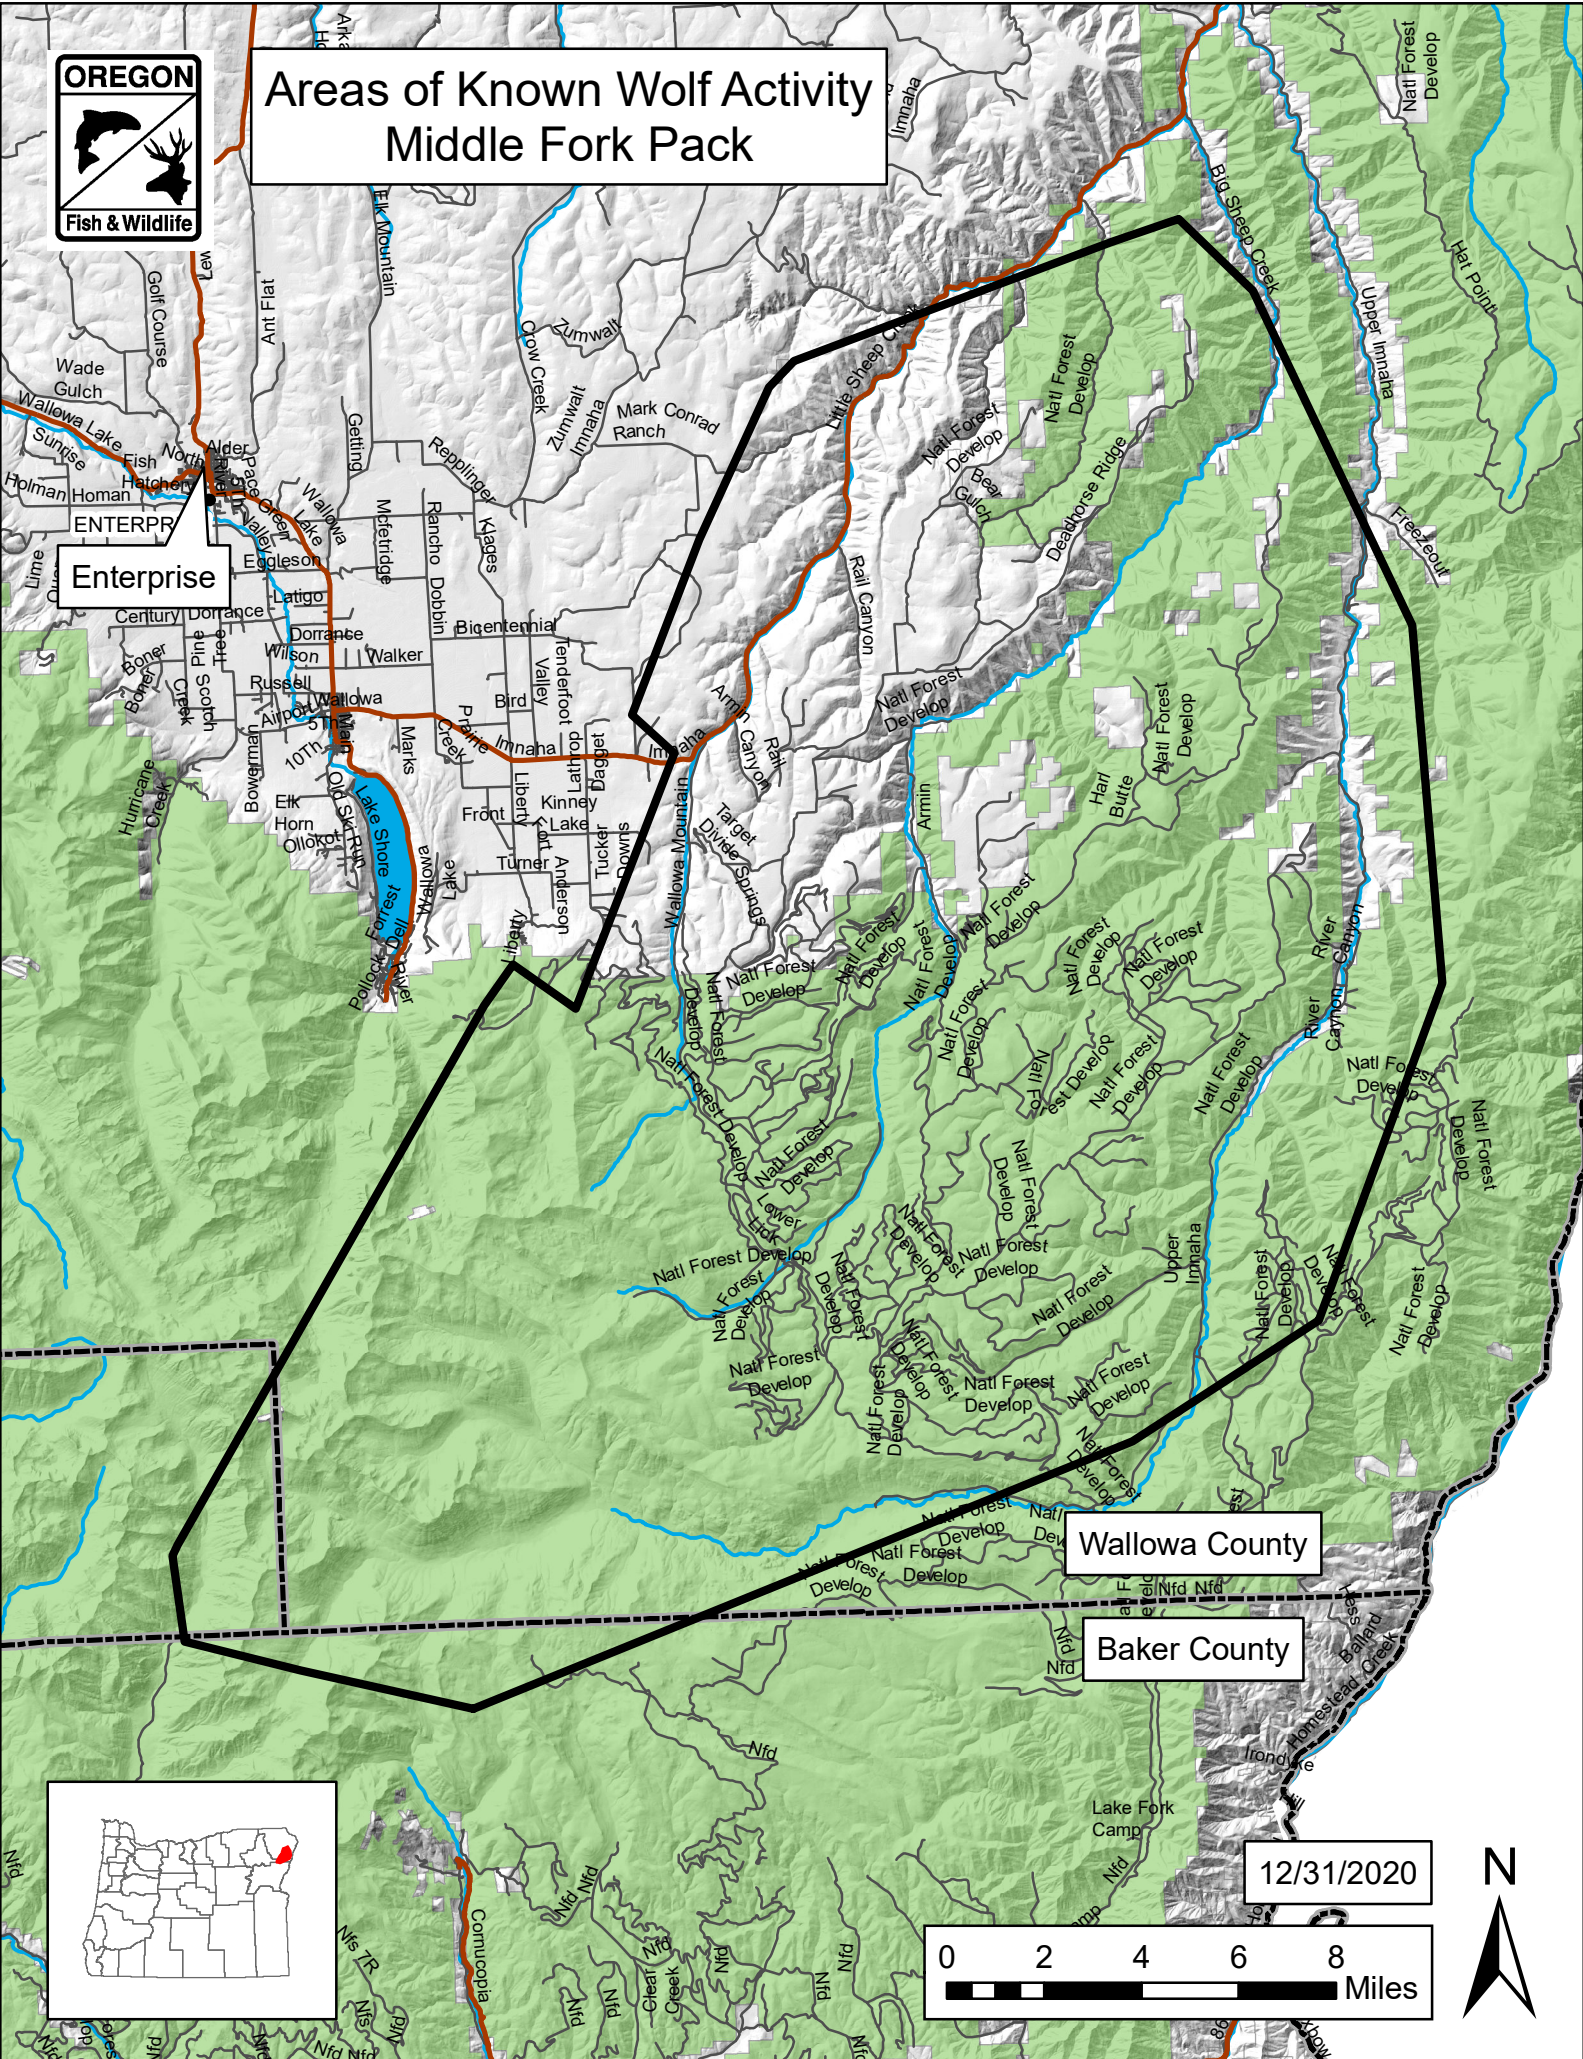

Areas of Known Wolf Activity Middle Fork Pack

Enterprise

Wallowa County

Baker County

12/31/2020