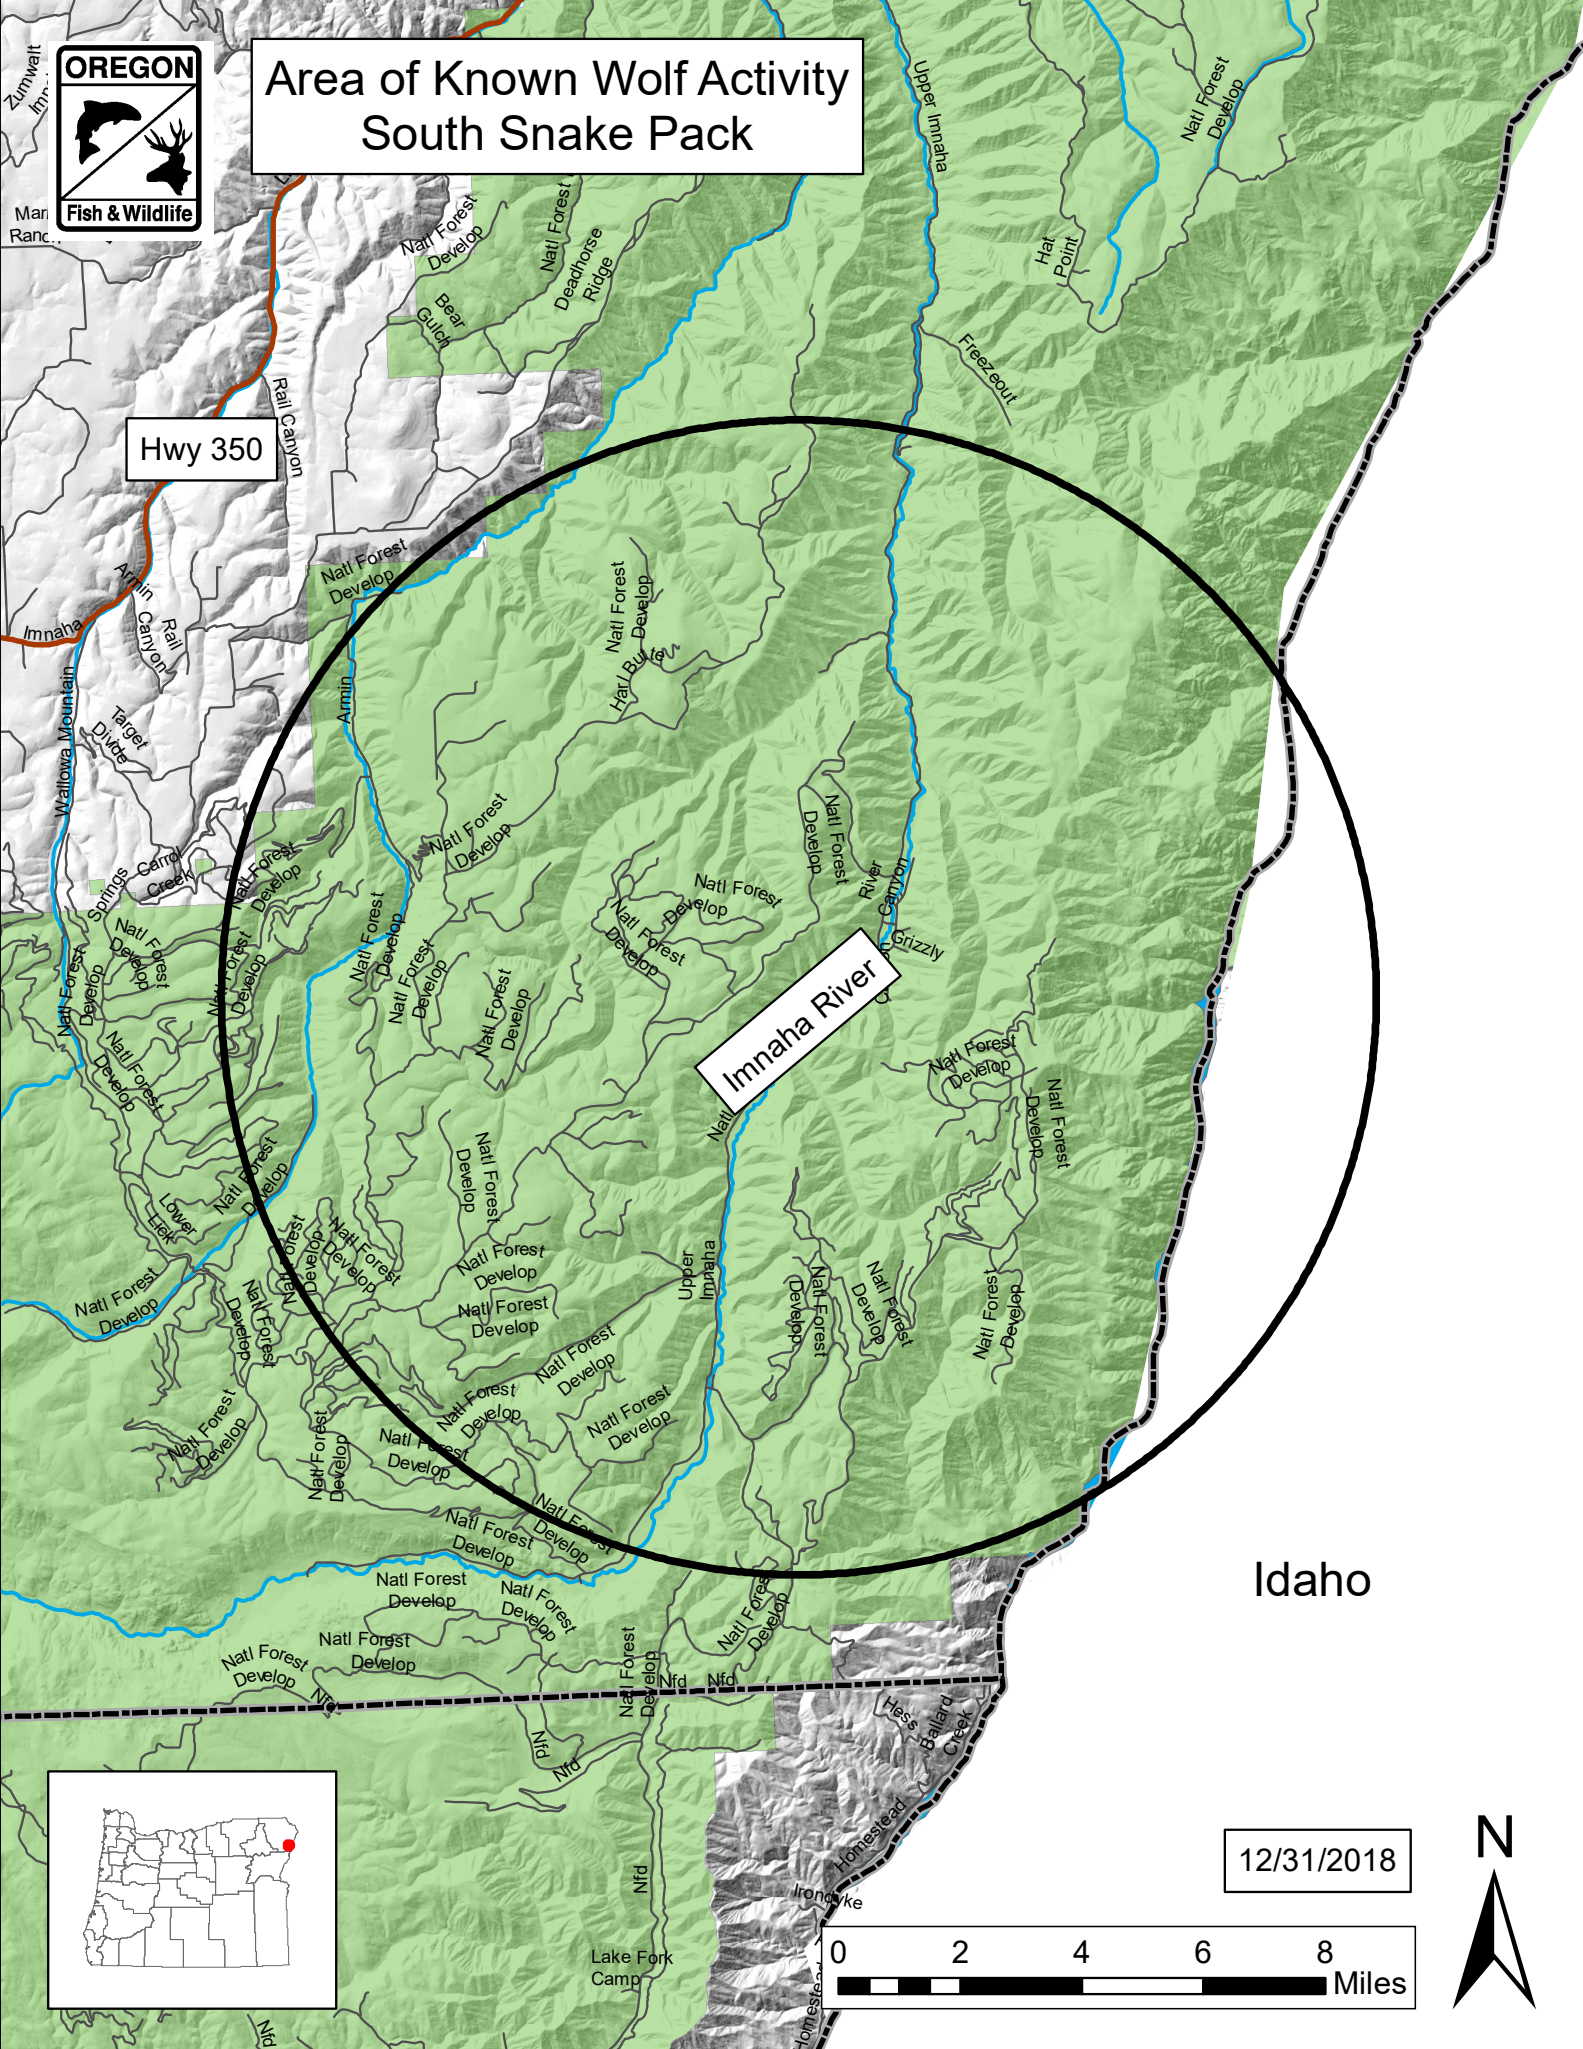

# Area of Known Wolf Activity South Snake Pack

Hwy 350

Imnaha River

Idaho

12/31/2018