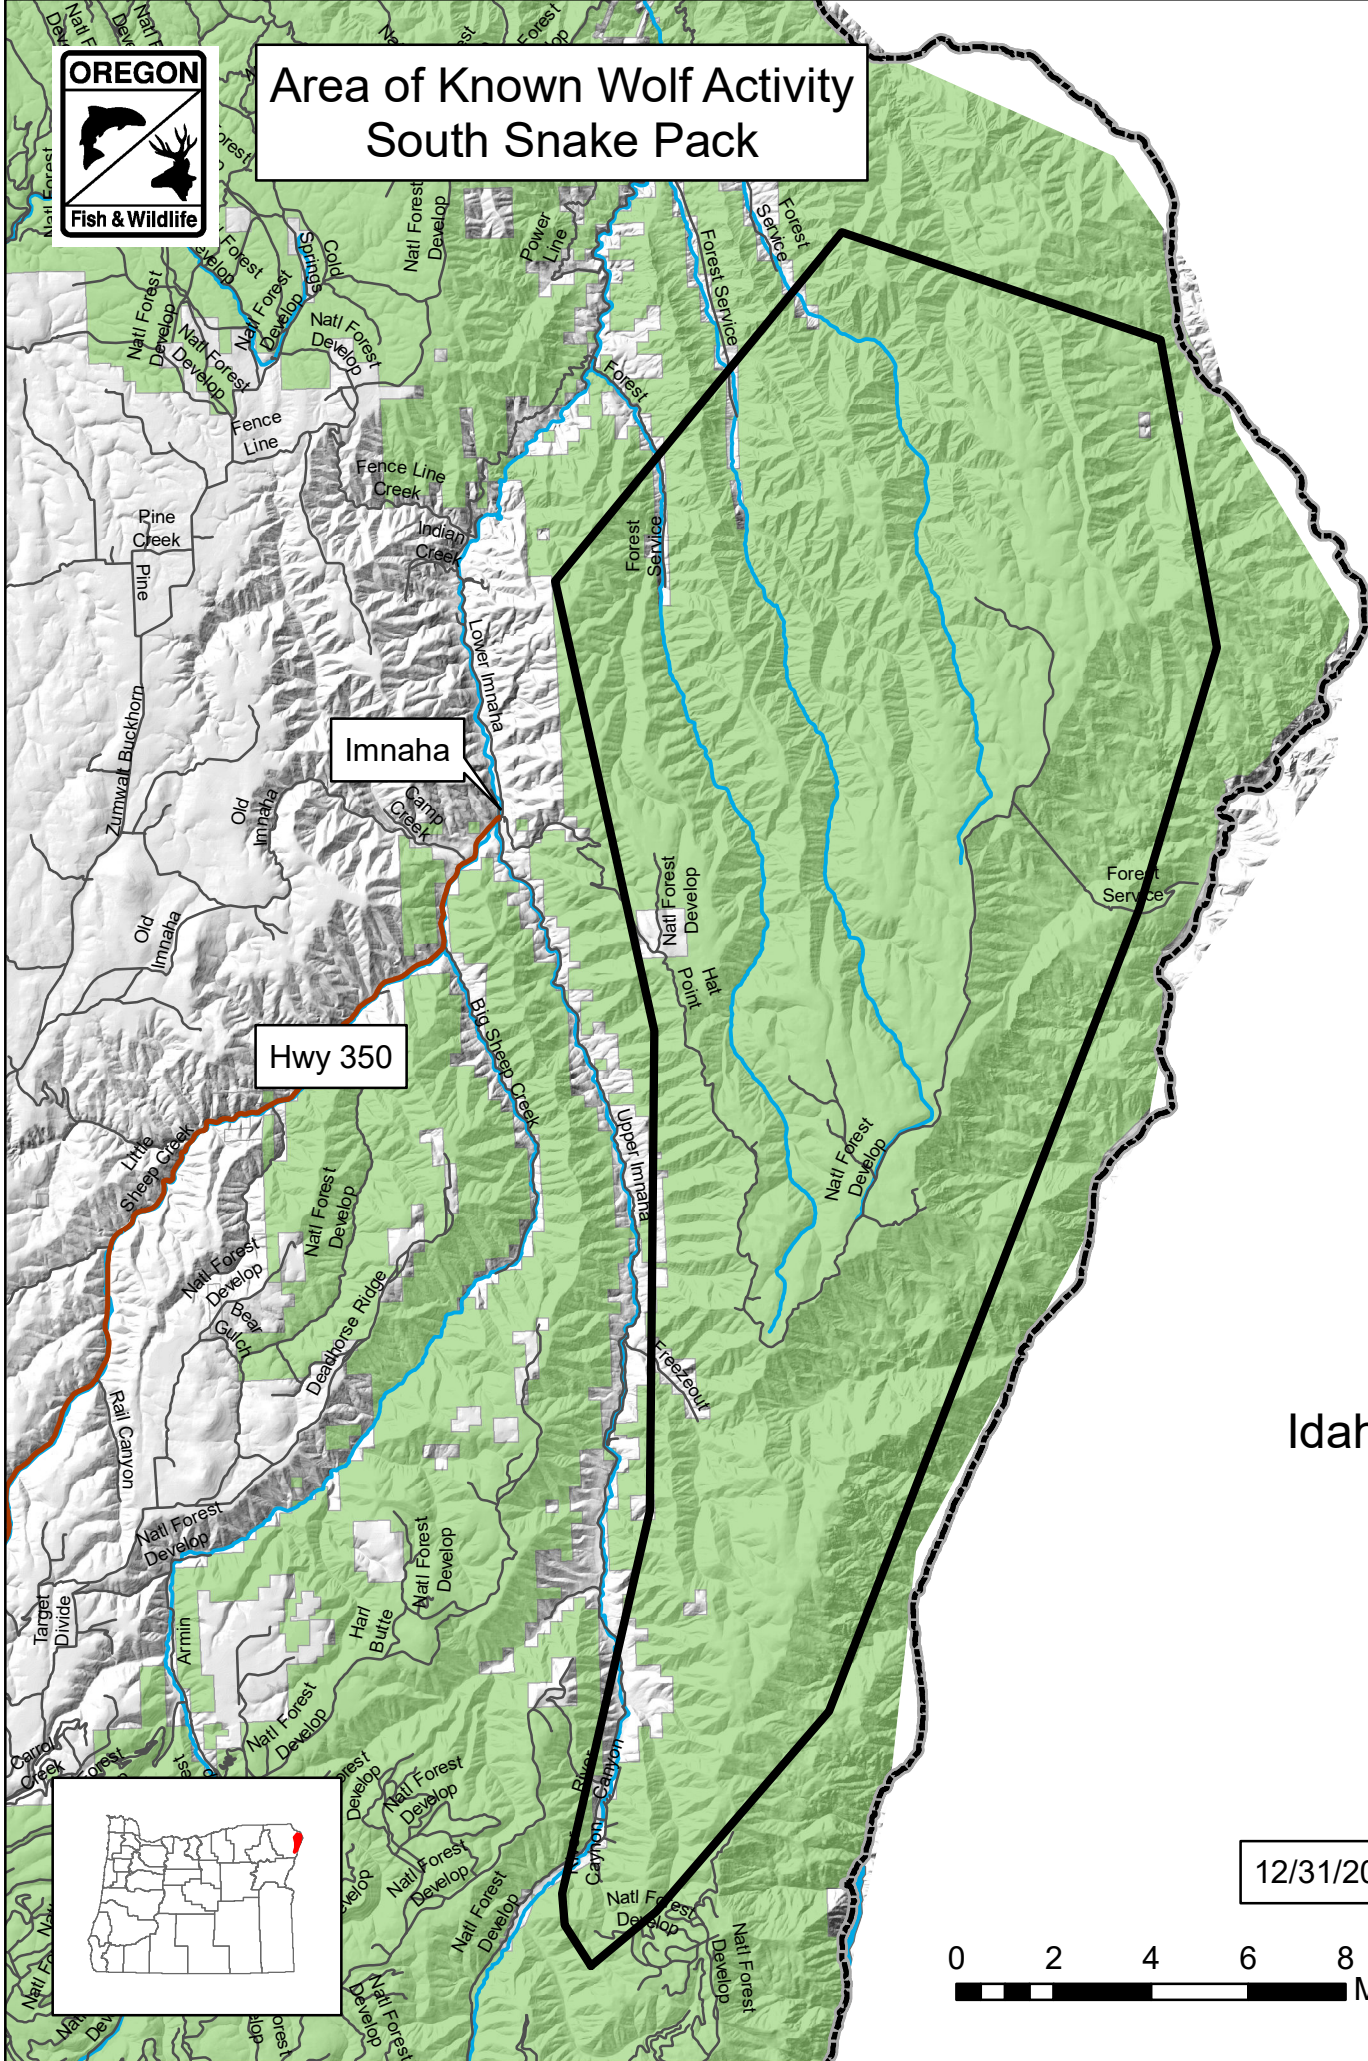

# Area of Known Wolf Activity South Snake Pack

12/31/2020