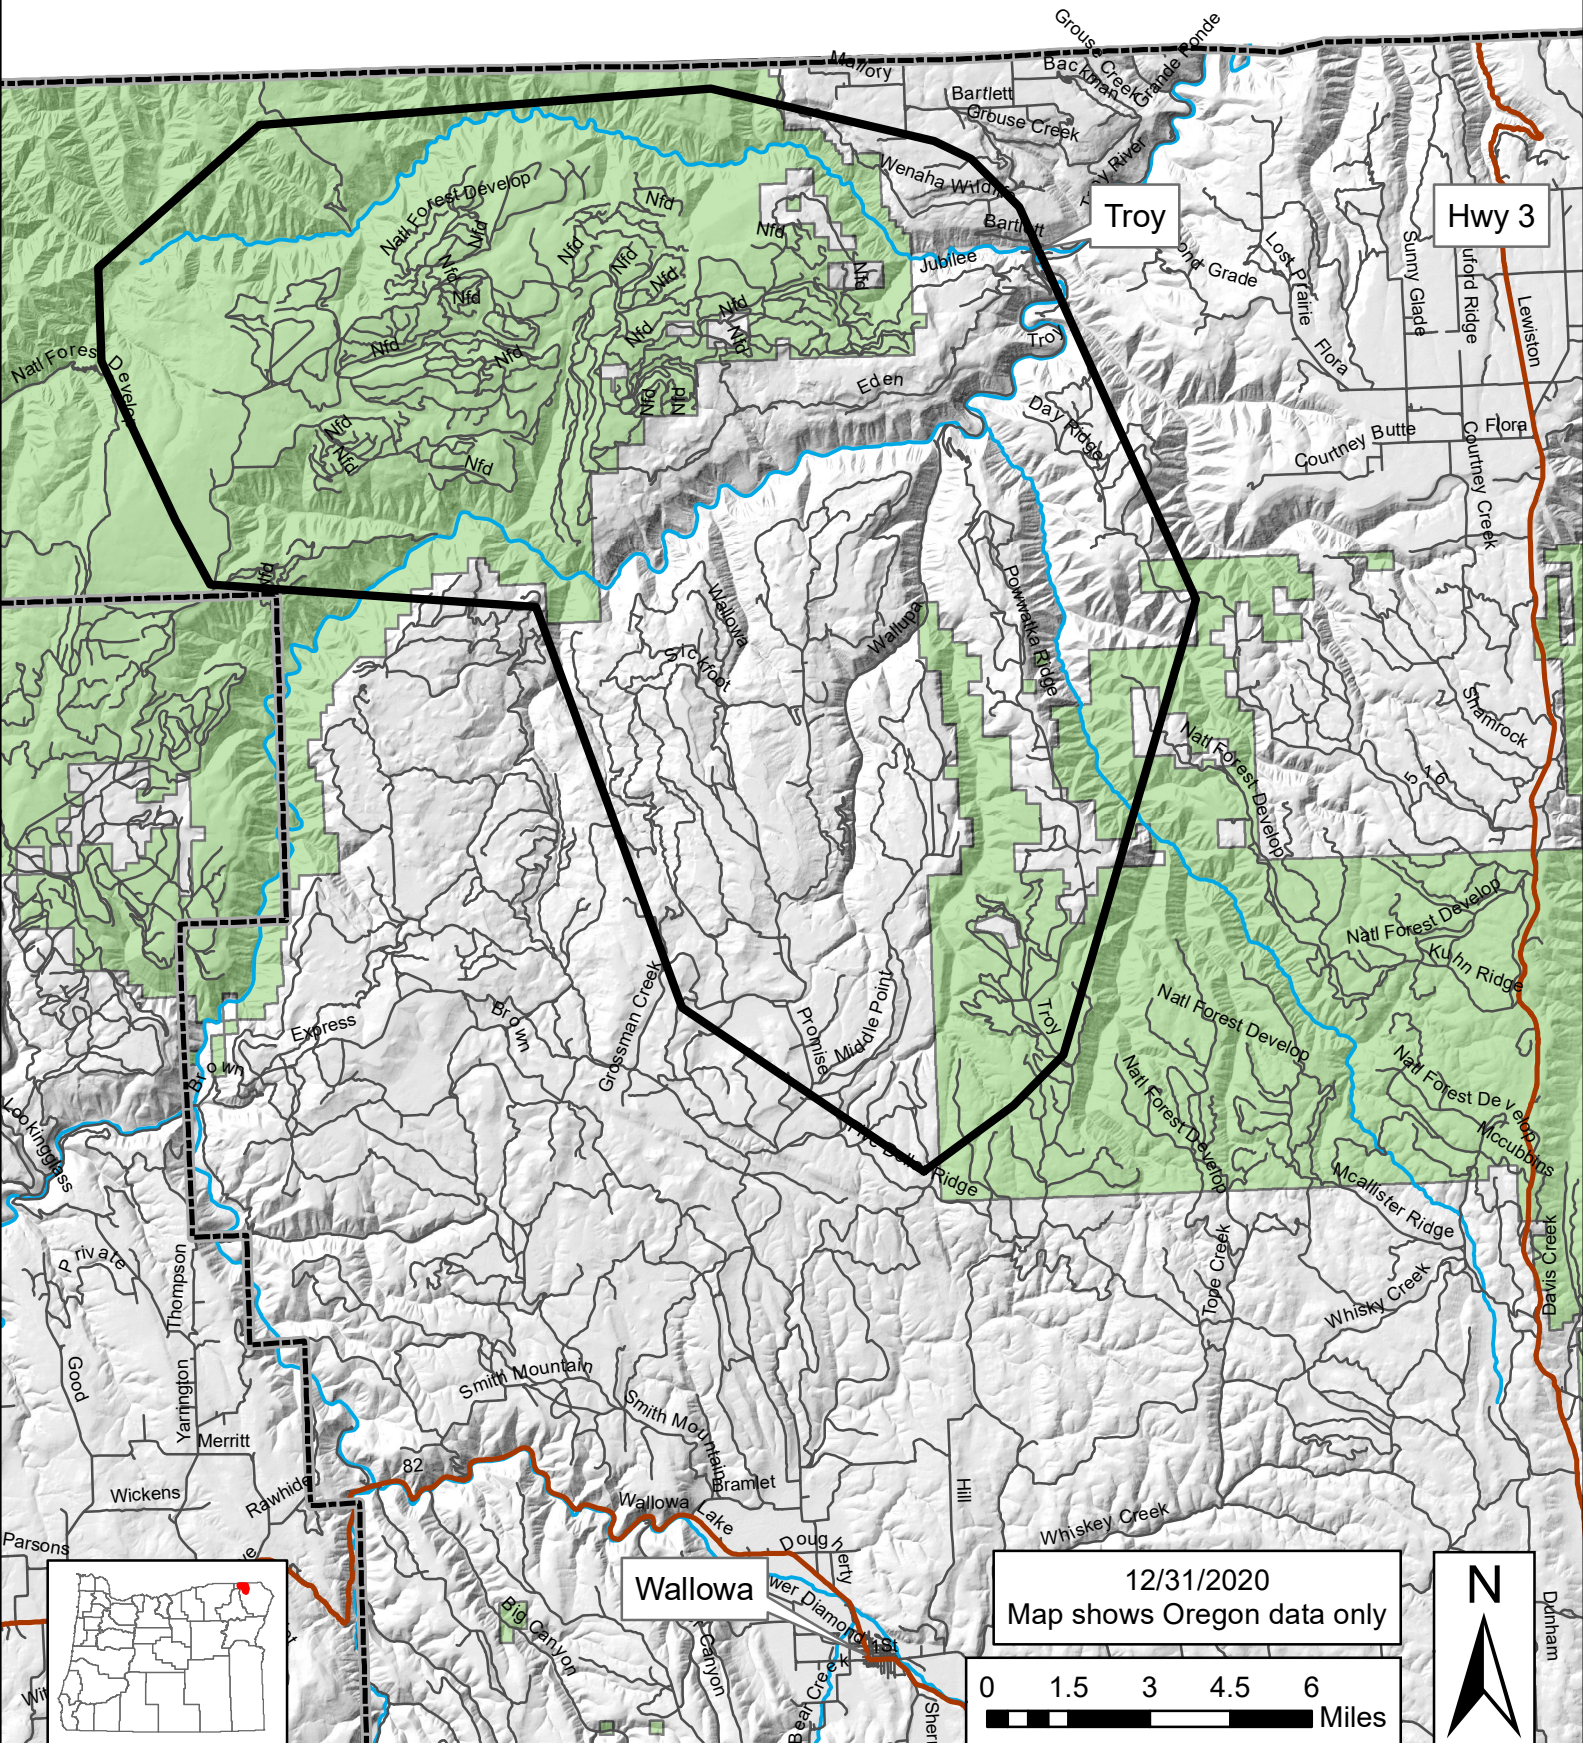

Area of Known Wolf Activity Wenaha Pack

Washington

12/31/2020
Map shows Oregon data only