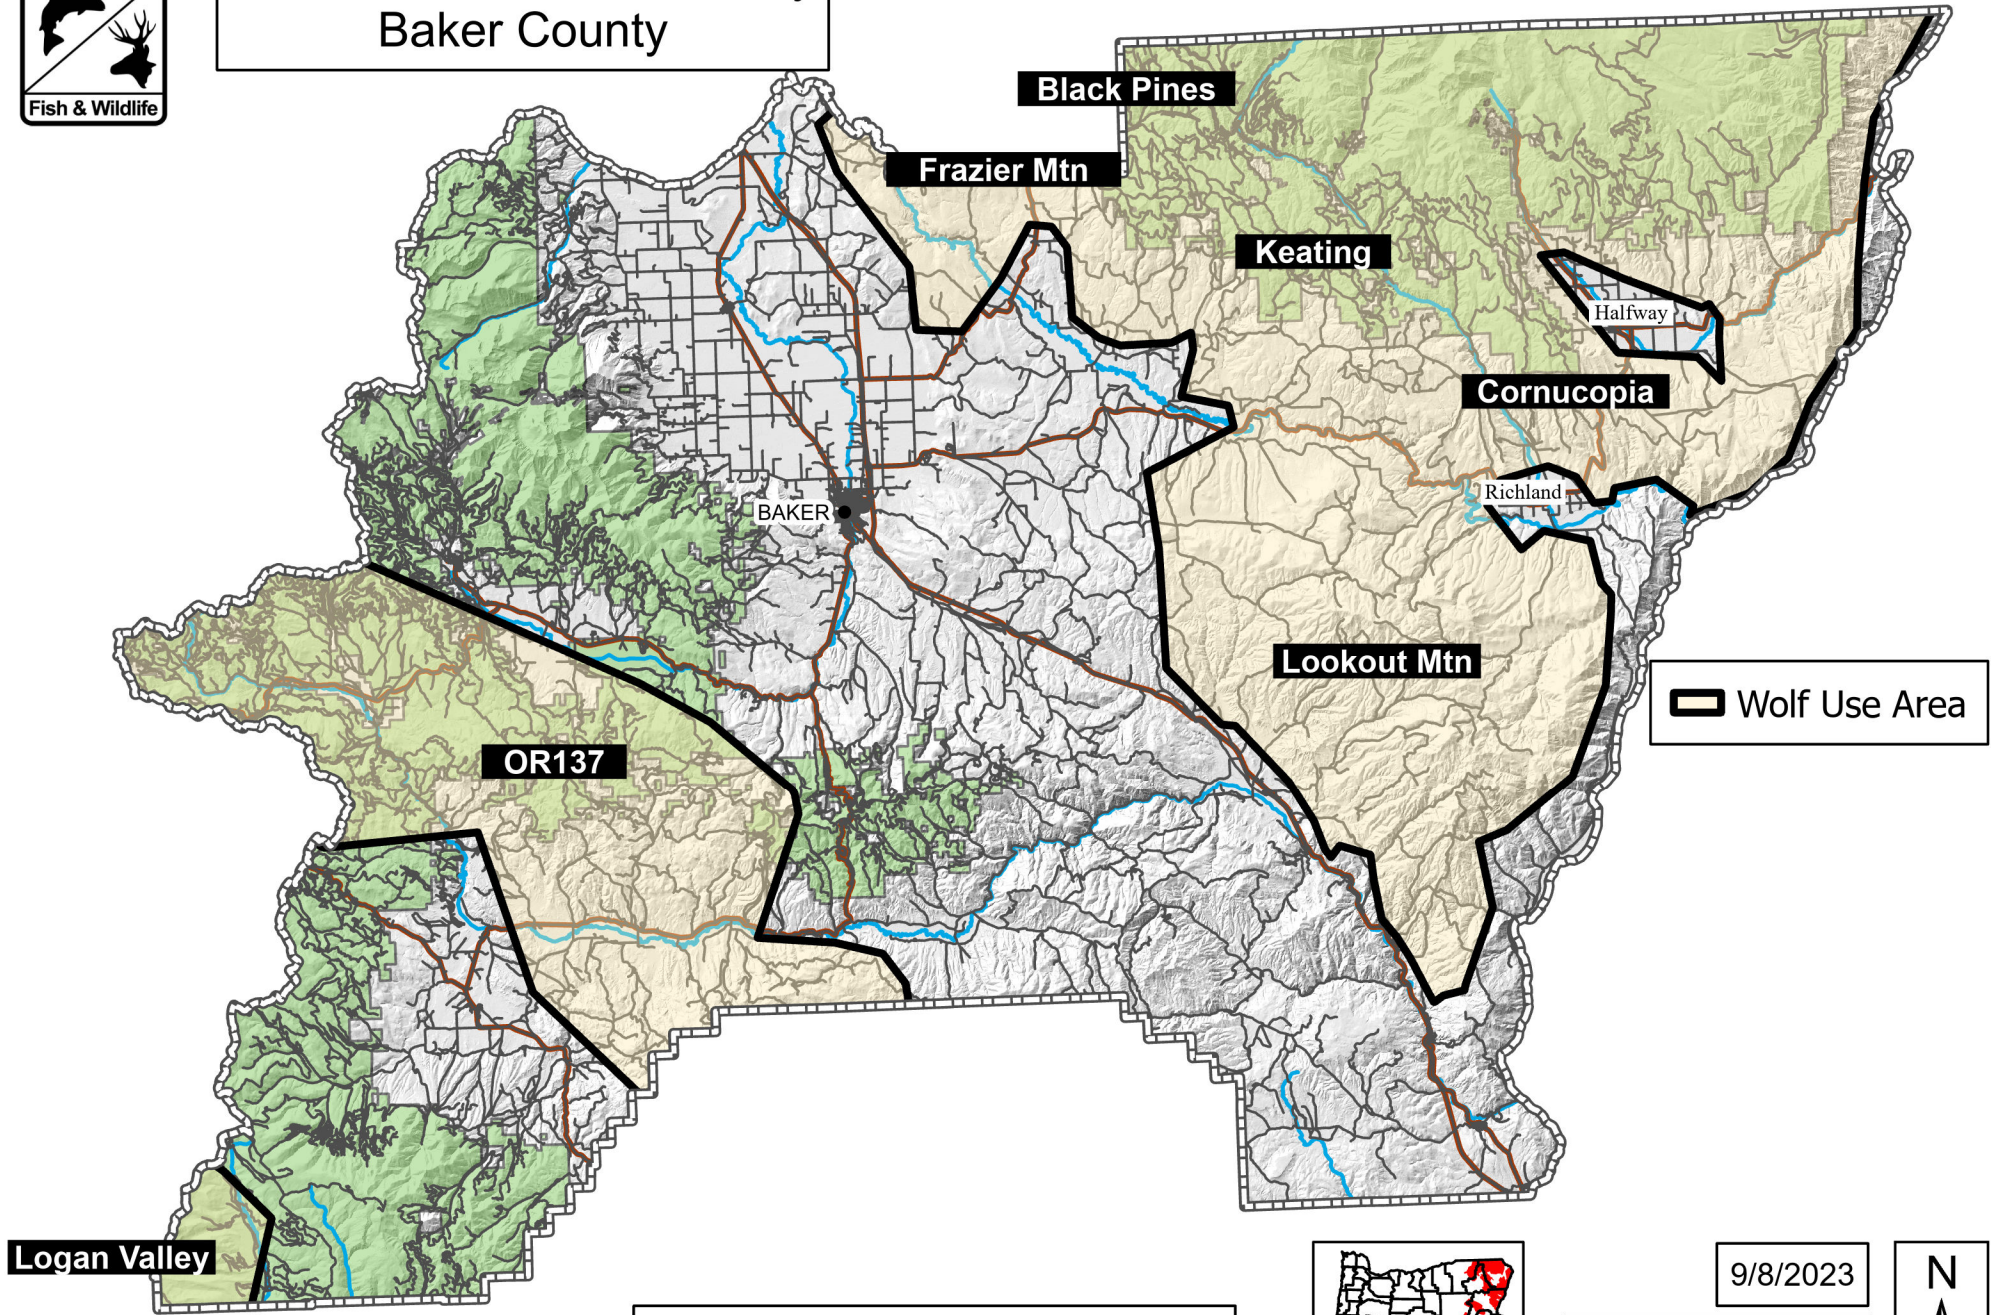

# Area of Known Wolf Activity Baker County

Data from previous years were used for groups with insufficient 2022 radio-collar data.

9/8/2023