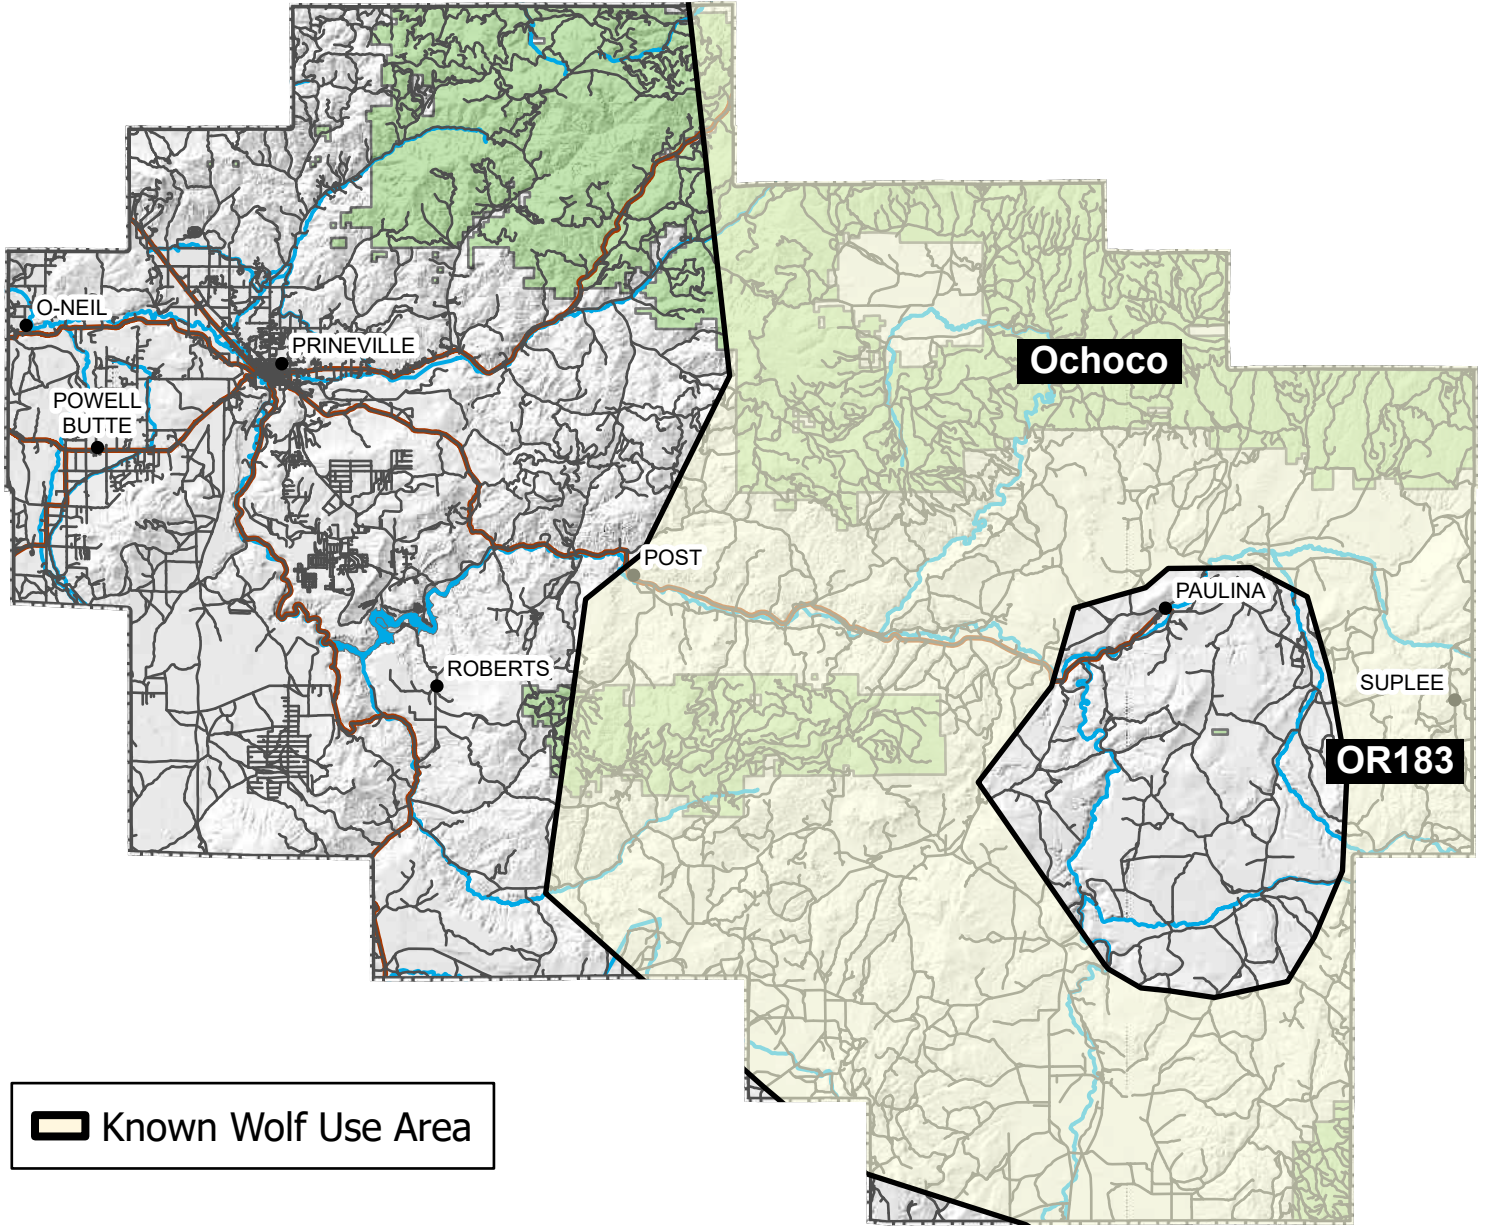

Area of Known Wolf Activity Crook County

12/31/2025

0 5 10 20 Miles

A north arrow pointing upwards, labeled with 'N'.