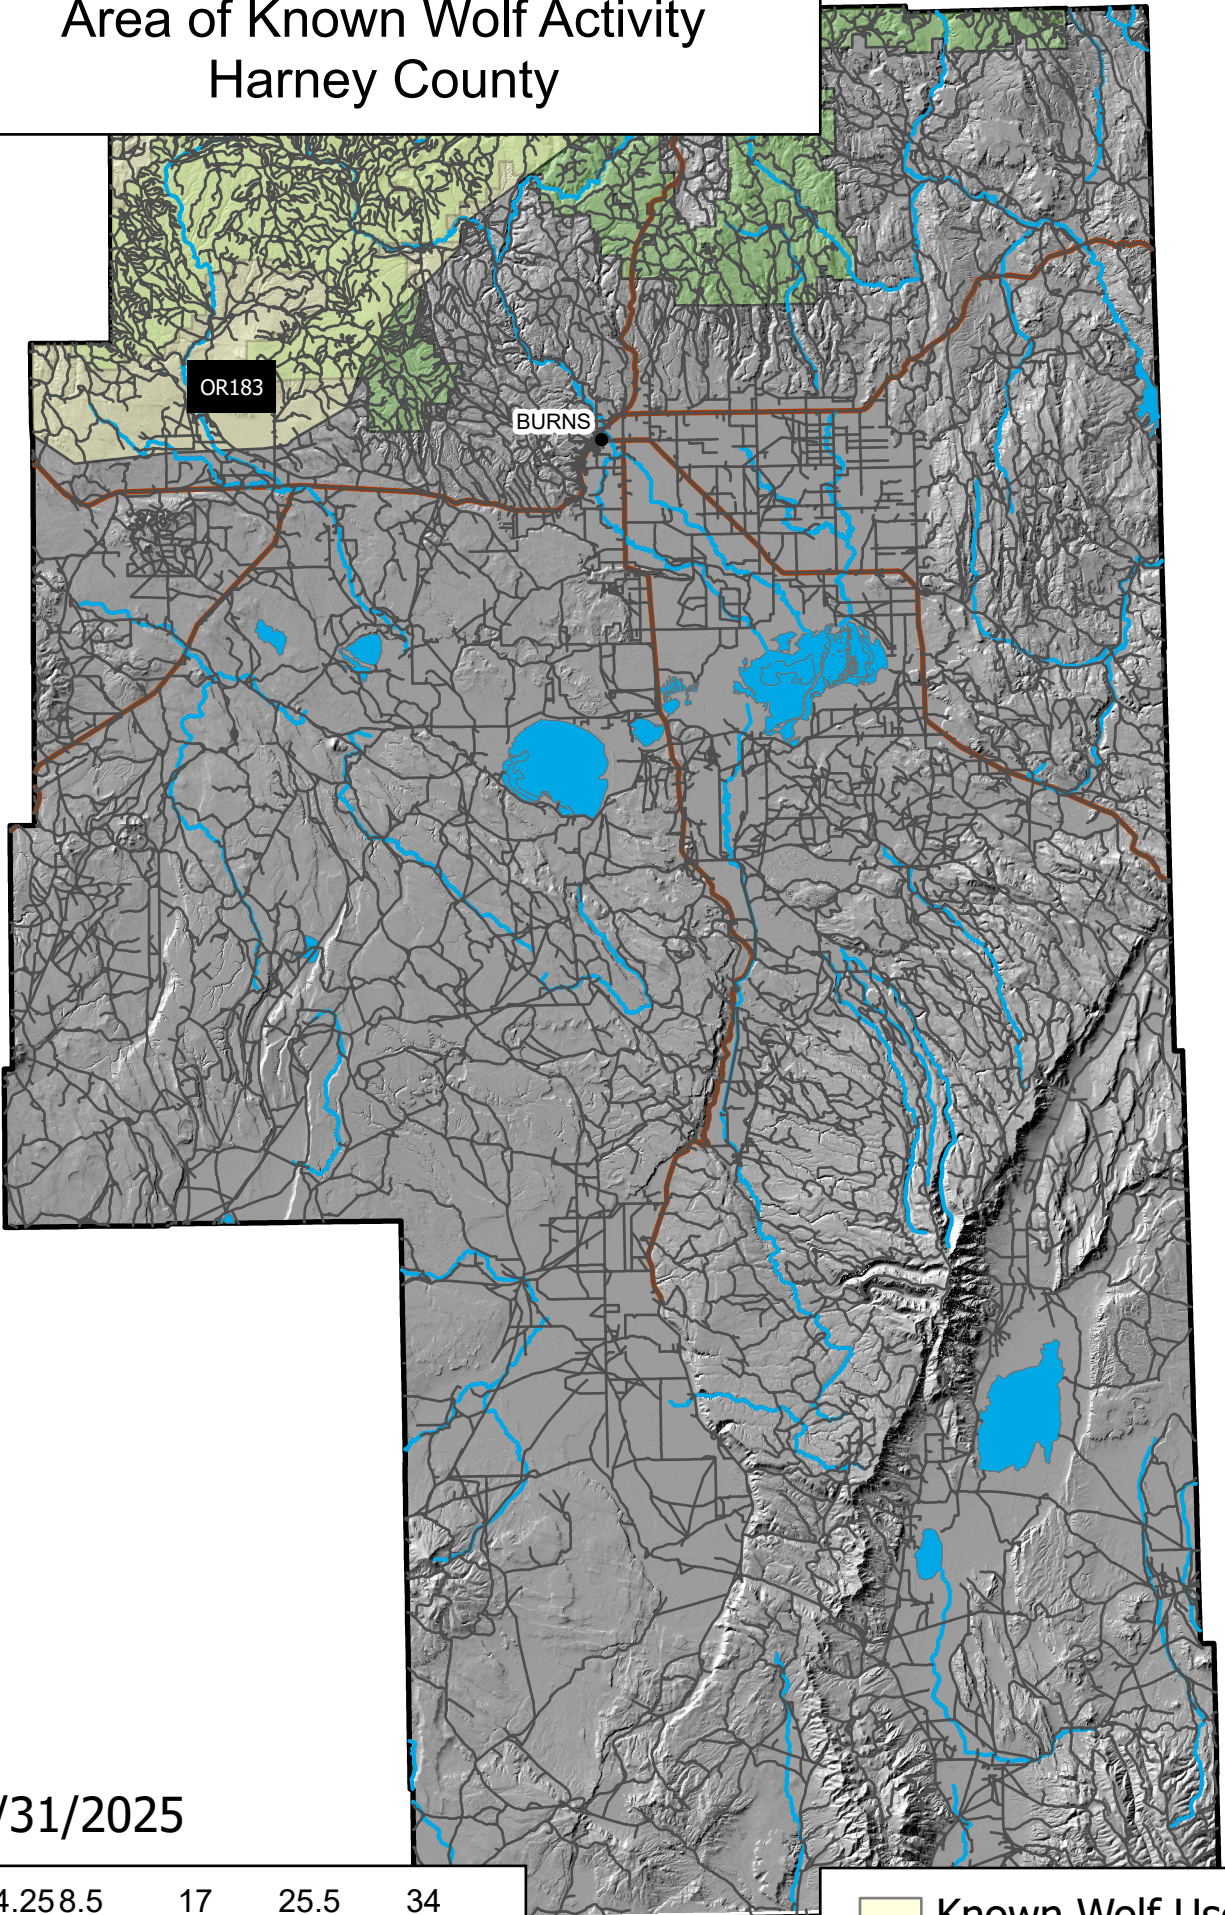

Area of Known Wolf Activity Harney County

OR183

BURNS

12/31/2025

 Known Wolf Use Area