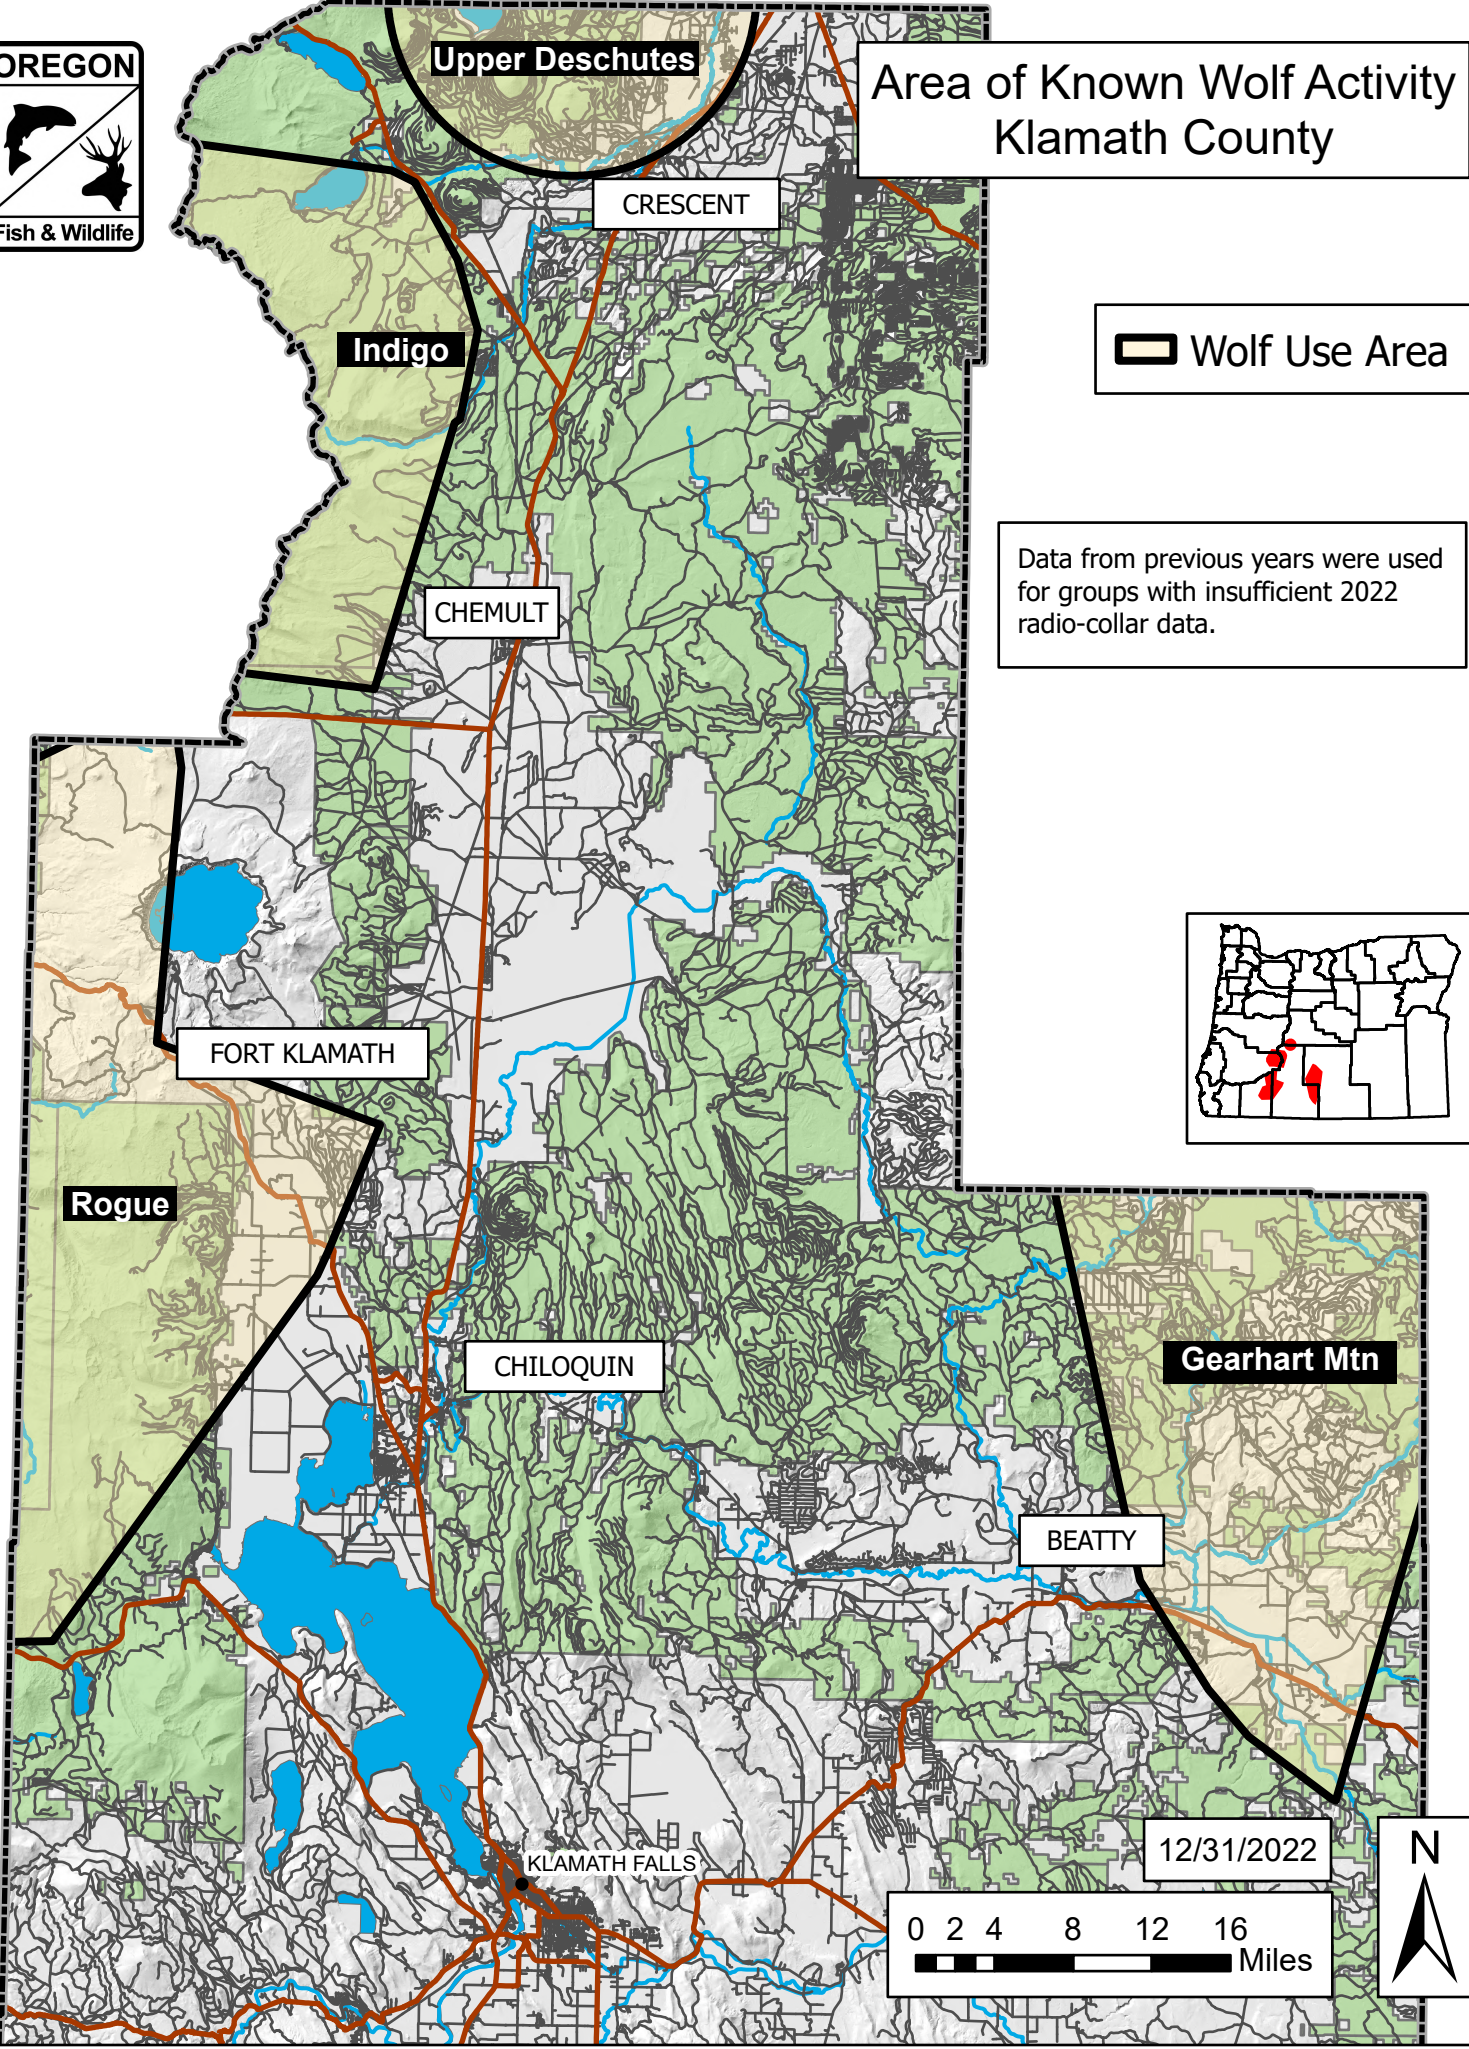

# Area of Known Wolf Activity Klamath County

 Wolf Use Area

Data from previous years were used for groups with insufficient 2022 radio-collar data.

12/31/2022  
0 2 4 8 12 16 Miles