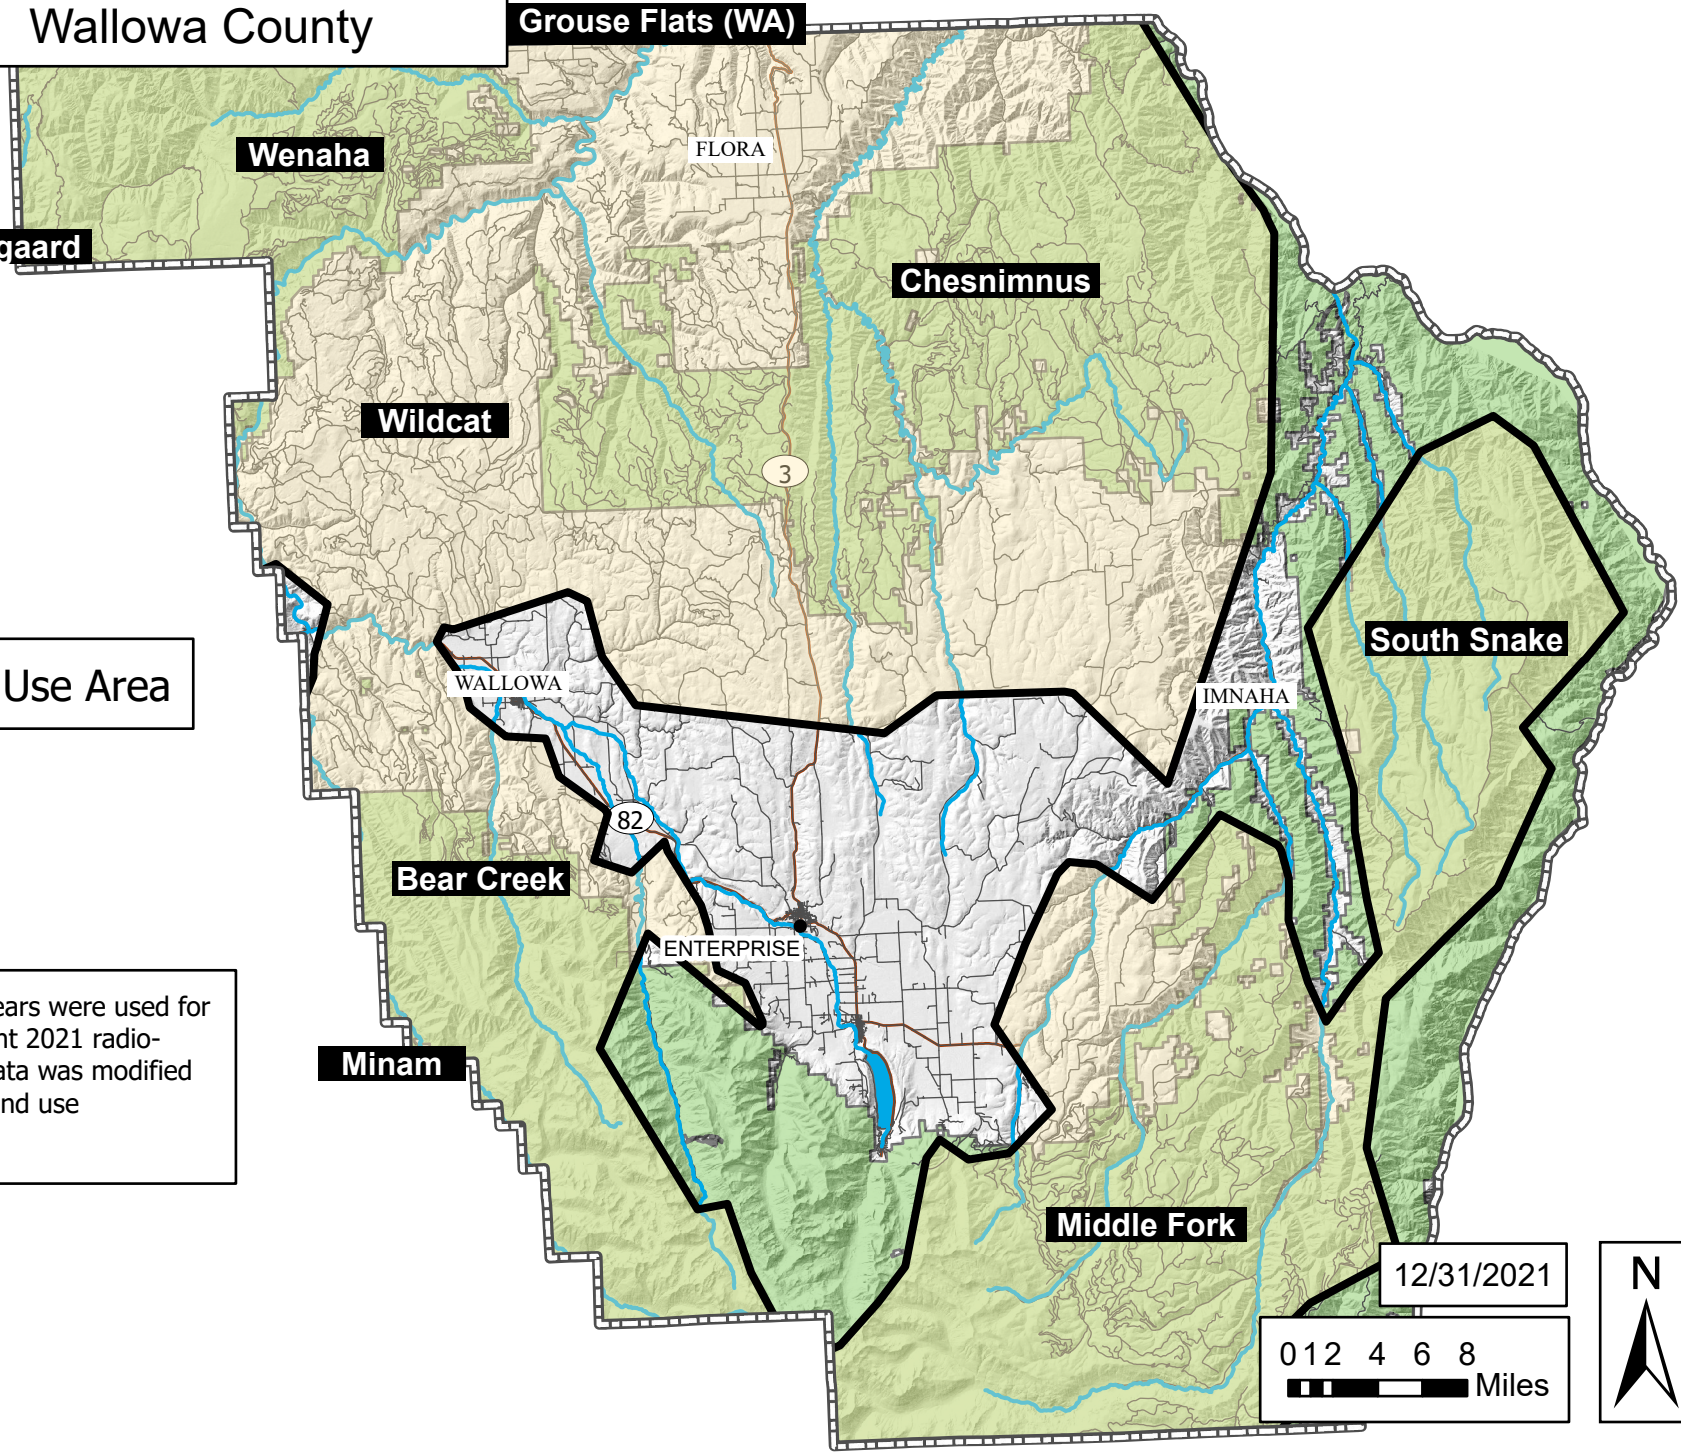

Area of Known Wolf Activity Wallowa County

 Wolf Use Area

Data from previous years were used for groups with insufficient 2021 radio-collar data. Wildcat data was modified to reflect expanded land use 3/15/2022.

12/31/2021

0 1 2 4 6 8 Miles