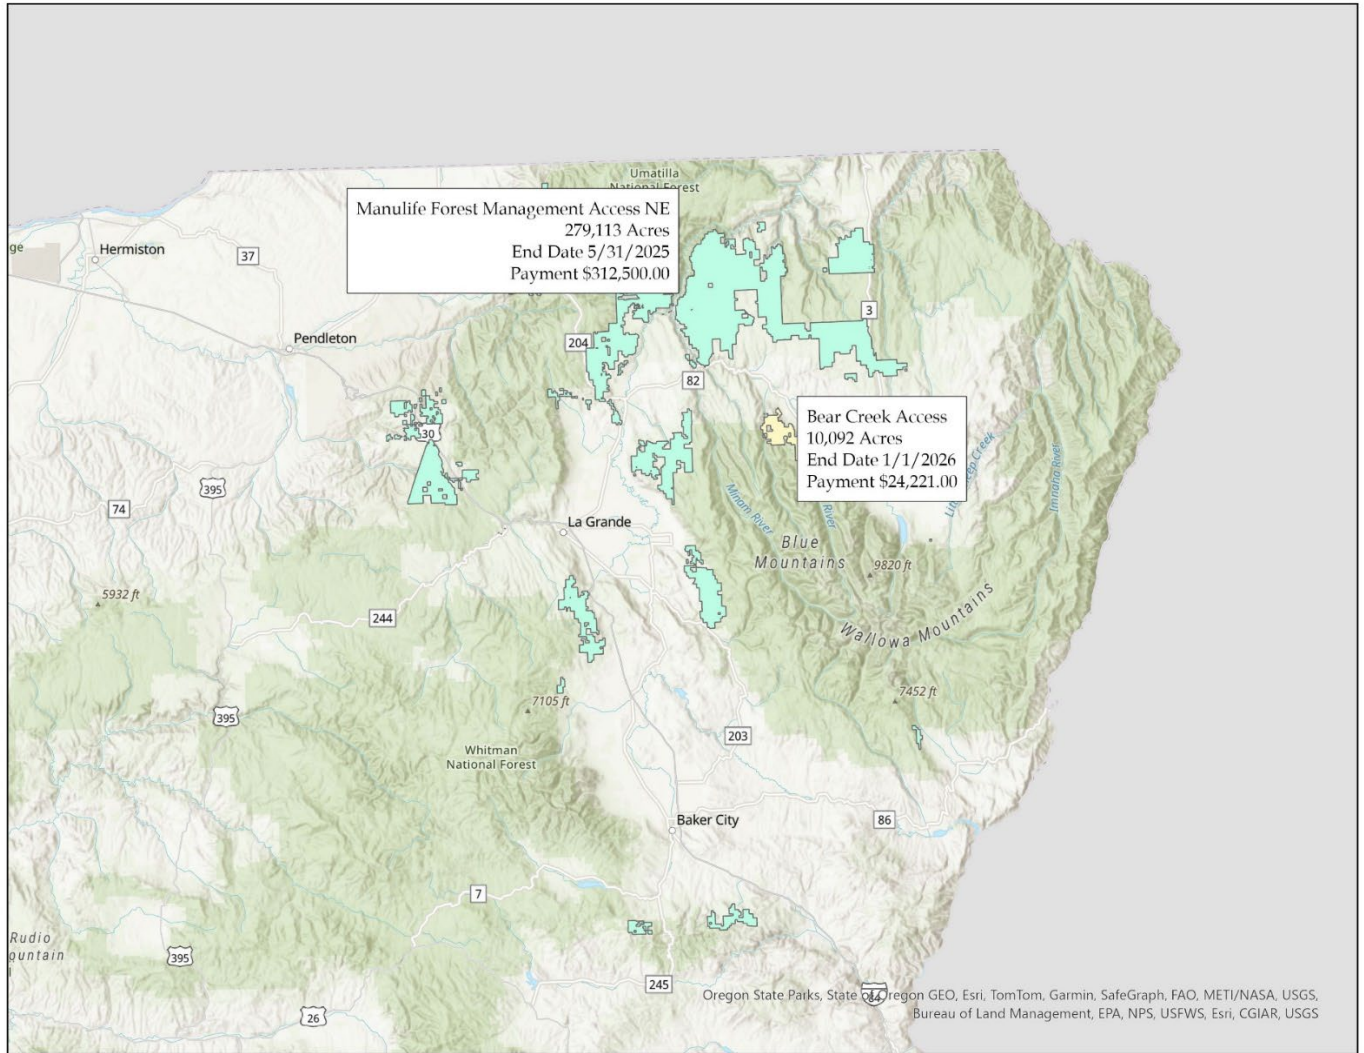

Willamette Valley Projects Map

Columbia Basin Projects Map

Mid Coast Projects Map

Northeast Oregon Projects Map

Fort Rock Project Map