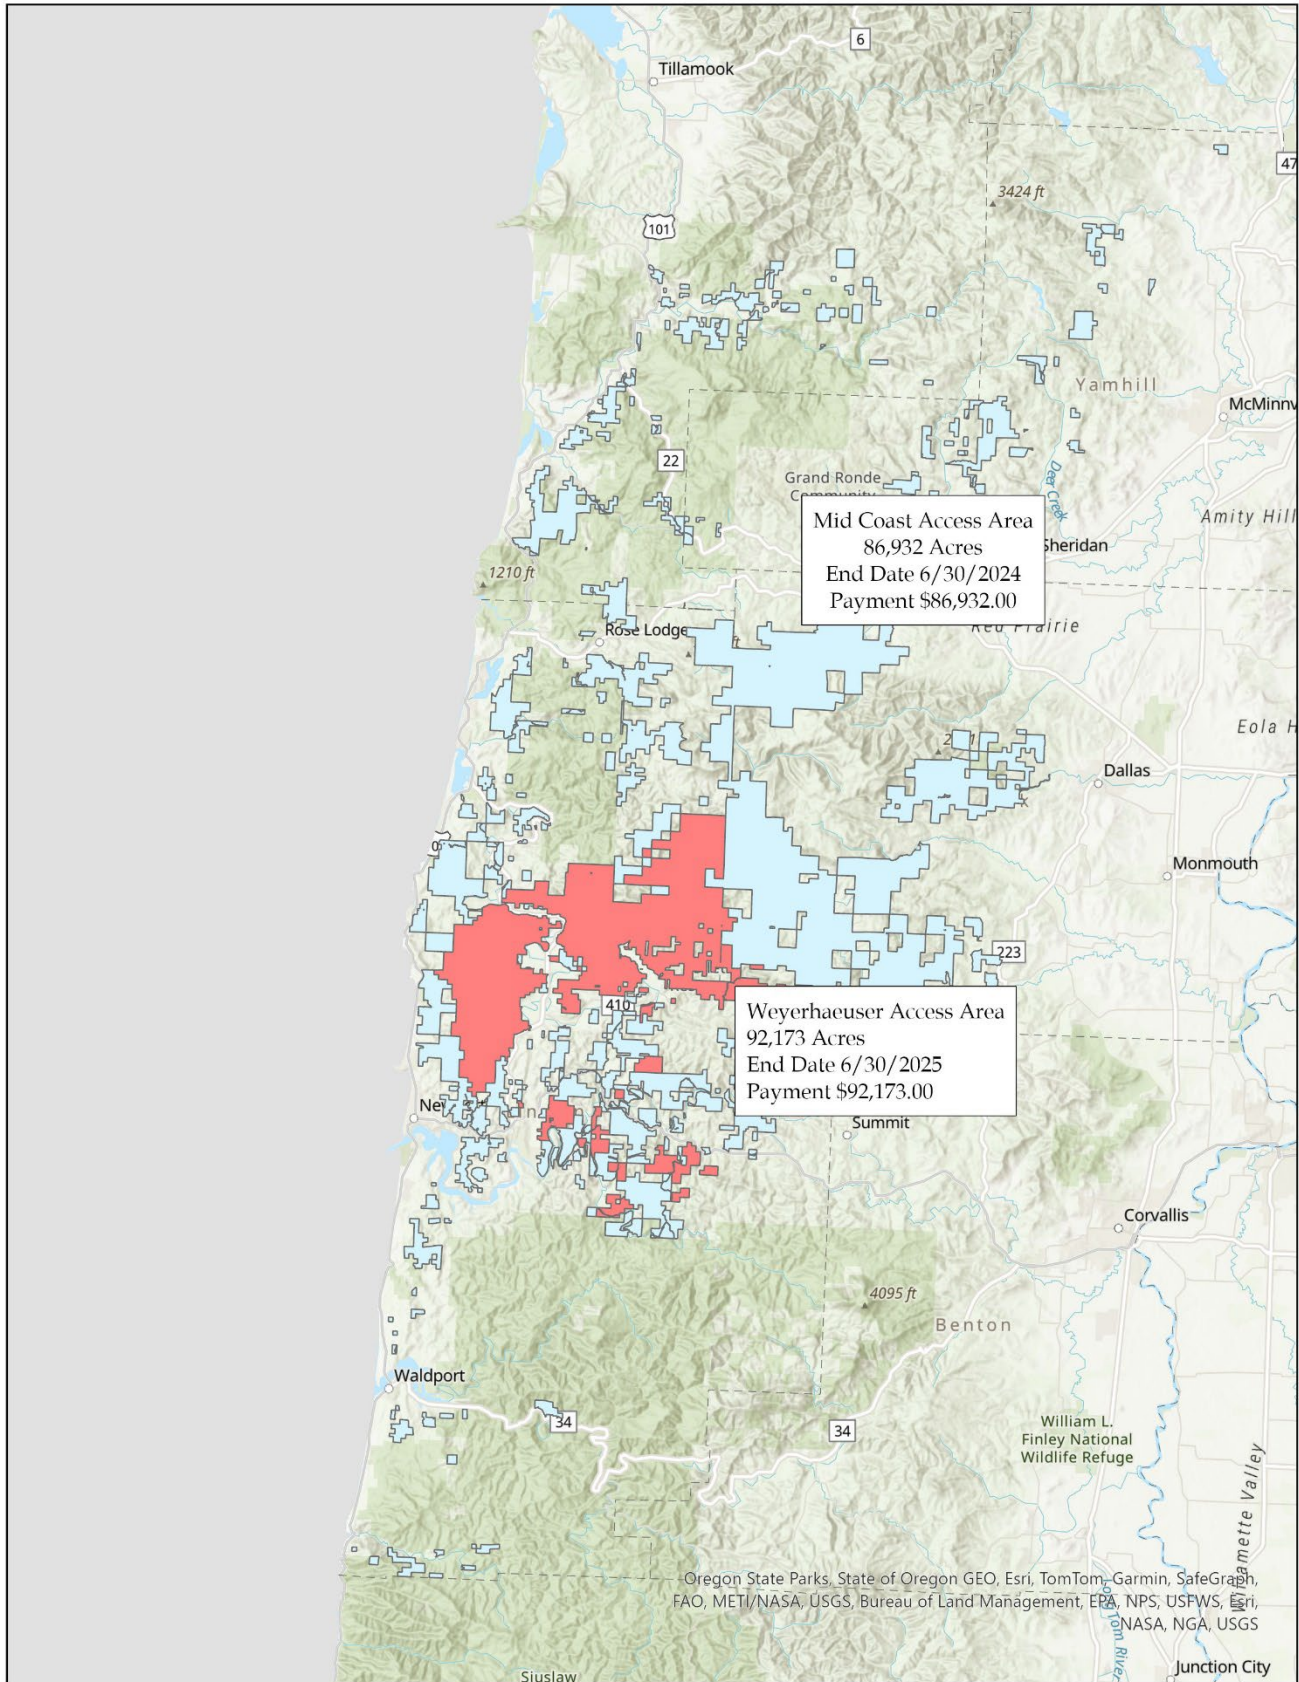

Willamette Valley Projects Map

Columbia Basin Projects Map

Mid Coast Projects Map

Northeast Oregon Projects Map

Fort Rock Project Map