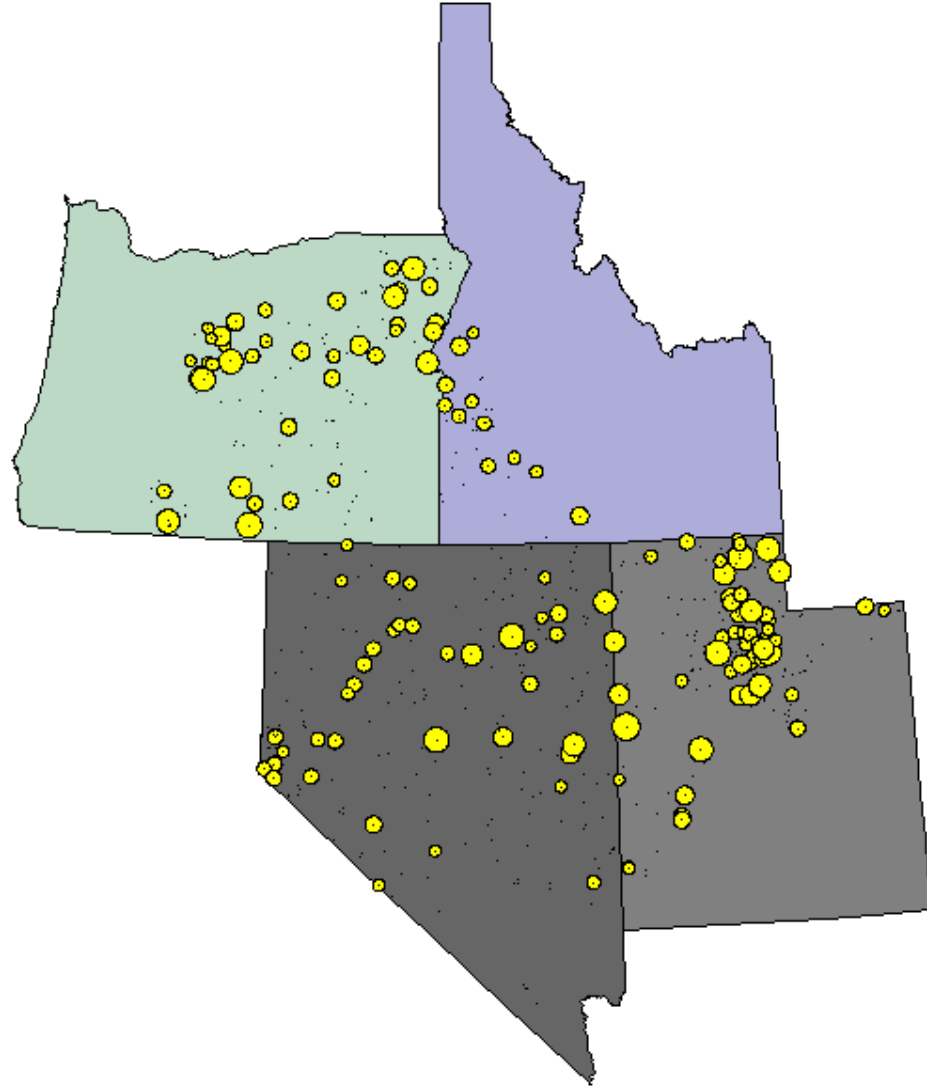

# *Historical Weather*

# Station Locations

# Elko, NV

Prineville, OR

Station	Regression	Degrees per 100 y
Prineville	$T=-0.54+9.3E-06$	0.34
Lakeview	$T=-.3+3.9E-05$	1.4
Elko	$T=-2.15+3.87E-05$	1.4
Austin	$T=1.23+7.14E-06$	0.26