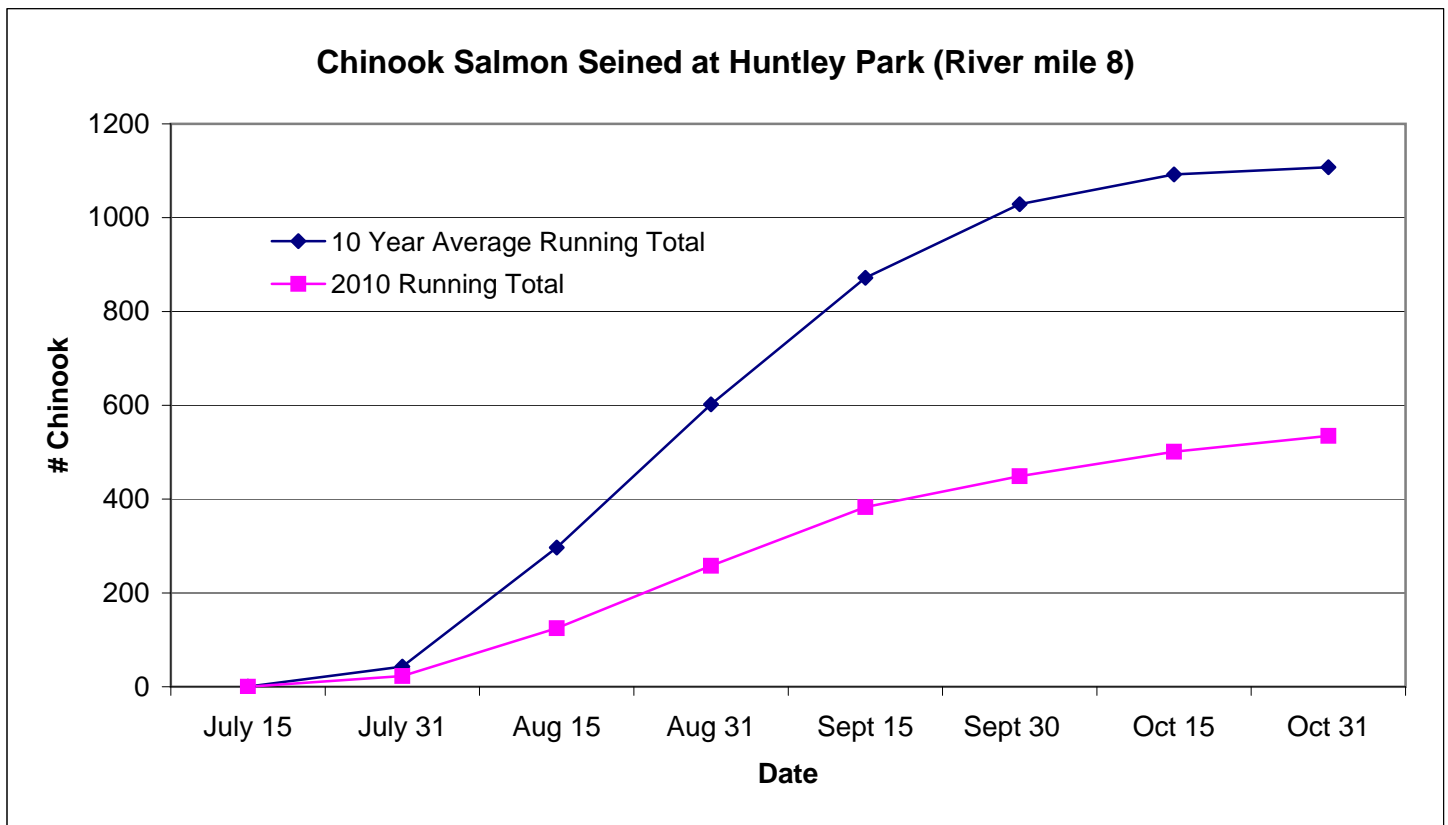

## Lower Rogue Seining Project at Huntley Park Run Tracking Information 2010 Fall Chinook

2-Week Sample Period (End Date)	Current Year Data		2-Week Period Total	2010 Running Total	2010 % 10 Year Average	10 Year Average	10 Year Average (Running Total)
	# Fish						
	Adult	Jack					
July 15	0	0	0	0	0.0	0	0.2
July 31	7	16	23	23	53.6	43	43
Aug 15	76	26	102	125	42.1	254	297
Aug 31	86	47	133	258	42.9	305	602
Sept 15	103	22	125	383	43.9	270	872
Sept 30	57	9	66	449	43.7	157	1029
Oct 15	47	5	52	501	45.9	64	1092
Oct 31	33	1	34	535	48.3	15	1108