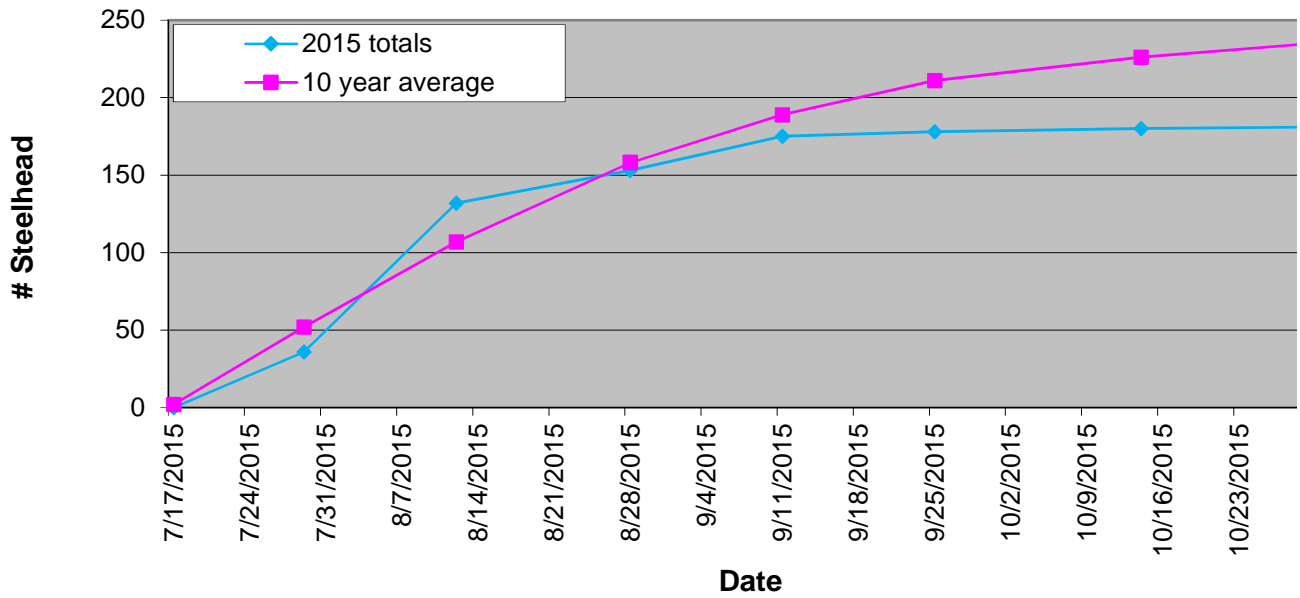

**Adult Summer Steelhead**

Date	Wild	Hatchery	Daily Catch	2 week Cumulative	Cumulative Total	10 year Average
7/15/2015	-	-	-	-	-	2
7/17/2015	5	10	15		15	
7/20/2015	3	1	4		19	
7/22/2015	0	0	0		19	
7/24/2015	0	0	0		19	
7/27/2015	3	0	3		22	
7/29/2015	8	5	13		35	
7/31/2015	1	0	1	36	36	52
8/3/2015	13	7	20		56	
8/5/2015	19	9	28		84	
8/7/2015	13	4	17		101	
8/10/2015	6	3	9		110	
8/12/2015	11	5	16		126	
8/14/2015	5	1	6	132	132	107
8/17/2015	8	2	10		142	
8/19/2015	5	1	6		148	
8/21/2015	0	2	2		150	
8/24/2015	0	0	0		150	
8/26/2015	1	1	2		152	
8/28/2015	0	1	1		153	
8/31/2015	0	0	0	153	153	158
9/2/2015	10	3	13		166	
9/4/2015	2	0	2		168	
9/8/2015	0	0	0		168	
9/9/2015	1	1	2		170	
9/11/2015	3	2	5		175	
9/14/2015	0	0	0	175	175	189
9/16/2015	1	1	2		177	
9/18/2015	0	0	0		177	
9/21/2015	0	0	0		177	
9/23/2015	0	0	0		177	
9/25/2015	0	1	1		178	
9/28/2015	0	0	0		178	
9/30/2015	0	0	0	178	178	211
10/2/2015	0	1	1		179	
10/5/2015	0	0	0		179	
10/7/2015	0	0	0		179	
10/9/2015	0	0	0		179	
10/12/2015	1	0	1		180	
10/14/2015	0	0	0	180	180	226
10/16/2015	0	0	0		180	
10/19/2015	0	0	0		180	
10/21/2015	1	0	1		181	
10/23/2015	0	0	0		181	
10/26/2015	0	0	0		181	
10/28/2015	0	0	0		181	
10/30/2015	0	0	0	181	181	235

**2015 Adult Summer Steelhead Daily Totals - Seined at Huntley Park (River Mile 8)**

10/30/2015