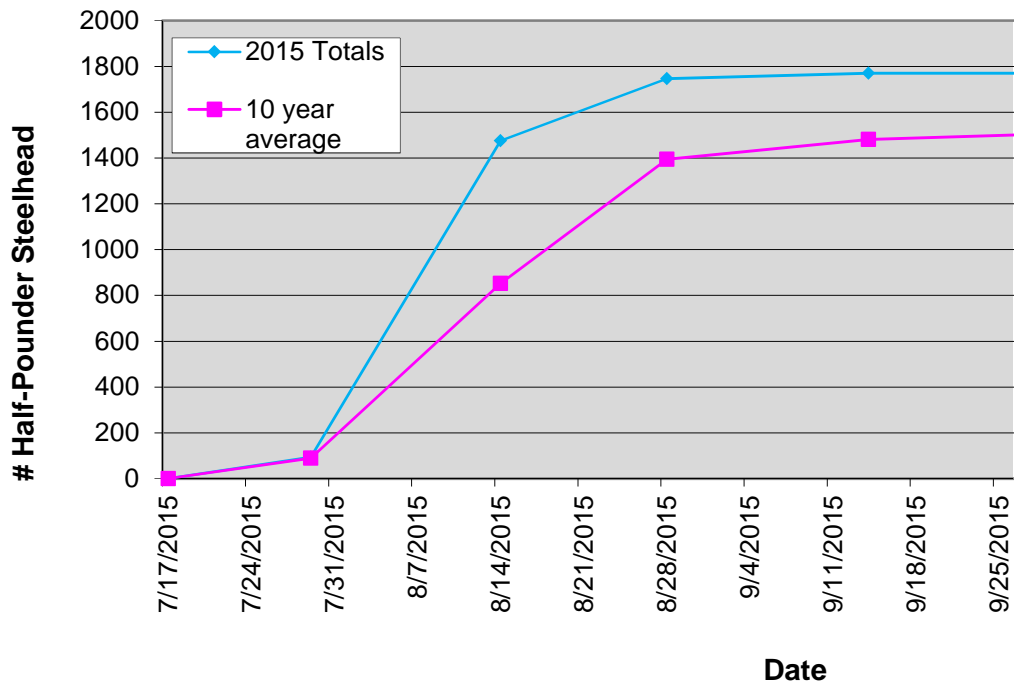

Steelhead Half-Pounders

Date	Wild	Hatchery	Daily Catch	2 week Cumulative	Cumulative Total	10 year Average
7/15/2015	-	-	-	-	-	0
7/17/2015	6	12	18		18	
7/20/2015	2	3	5		23	
7/22/2015	0	0	0		23	
7/24/2015	3	3	6		29	
7/27/2015	3	4	7		36	
7/29/2015	36	15	51		87	
7/31/2015	5	1	6	93	93	89
8/3/2015	127	89	216		309	
8/5/2015	91	140	231		540	
8/7/2015	78	99	177		717	
8/10/2015	36	82	118		835	
8/12/2015	148	247	395		1230	
8/14/2015	69	176	245	1475	1475	852
8/17/2015	39	88	127		1602	
8/19/2015	24	42	66		1668	
8/21/2015	5	7	12		1680	
8/24/2015	5	7	12		1692	
8/26/2015	7	19	26		1718	
8/28/2015	3	9	12		1730	
8/31/2015	5	12	17	1747	1747	1394
9/2/2015	8	13	21		1768	
9/4/2015	1	1	2		1770	
9/8/2015	0	0	0		1770	
9/9/2015	1	0	1		1771	
9/11/2015	0	0	0		1771	
9/14/2015	0	0	0	1771	1771	1481
9/16/2015	0	0	0		1771	
9/18/2015	0	0	0		1771	
9/21/2015	0	0	0		1771	
9/23/2015	0	0	0		1771	
9/25/2015	0	0	0		1771	
9/28/2015	0	0	0		1771	
9/30/2015	0	0	0	1771	1771	1503
10/2/2015	0	0	0		1771	
10/5/2015	0	0	0		1771	
10/7/2015	0	0	0		1771	
10/9/2015	0	0	0		1771	
10/12/2015	0	1	1		1772	
10/14/2015	0	0	0	1772	1772	1513
10/16/2015	0	0	0		1772	
10/19/2015	0	0	0		1772	
10/21/2015	0	0	0		1772	
10/23/2015	0	0	0		1772	
10/26/2015	2	0	2		1774	
10/28/2015	0	0	0		1774	
10/30/2015	0	0	0	1774	1774	1519

**2015 Half-Pounder Steelhead Daily Totals - Seined at Huntley
(River Mile 8)**

y Park