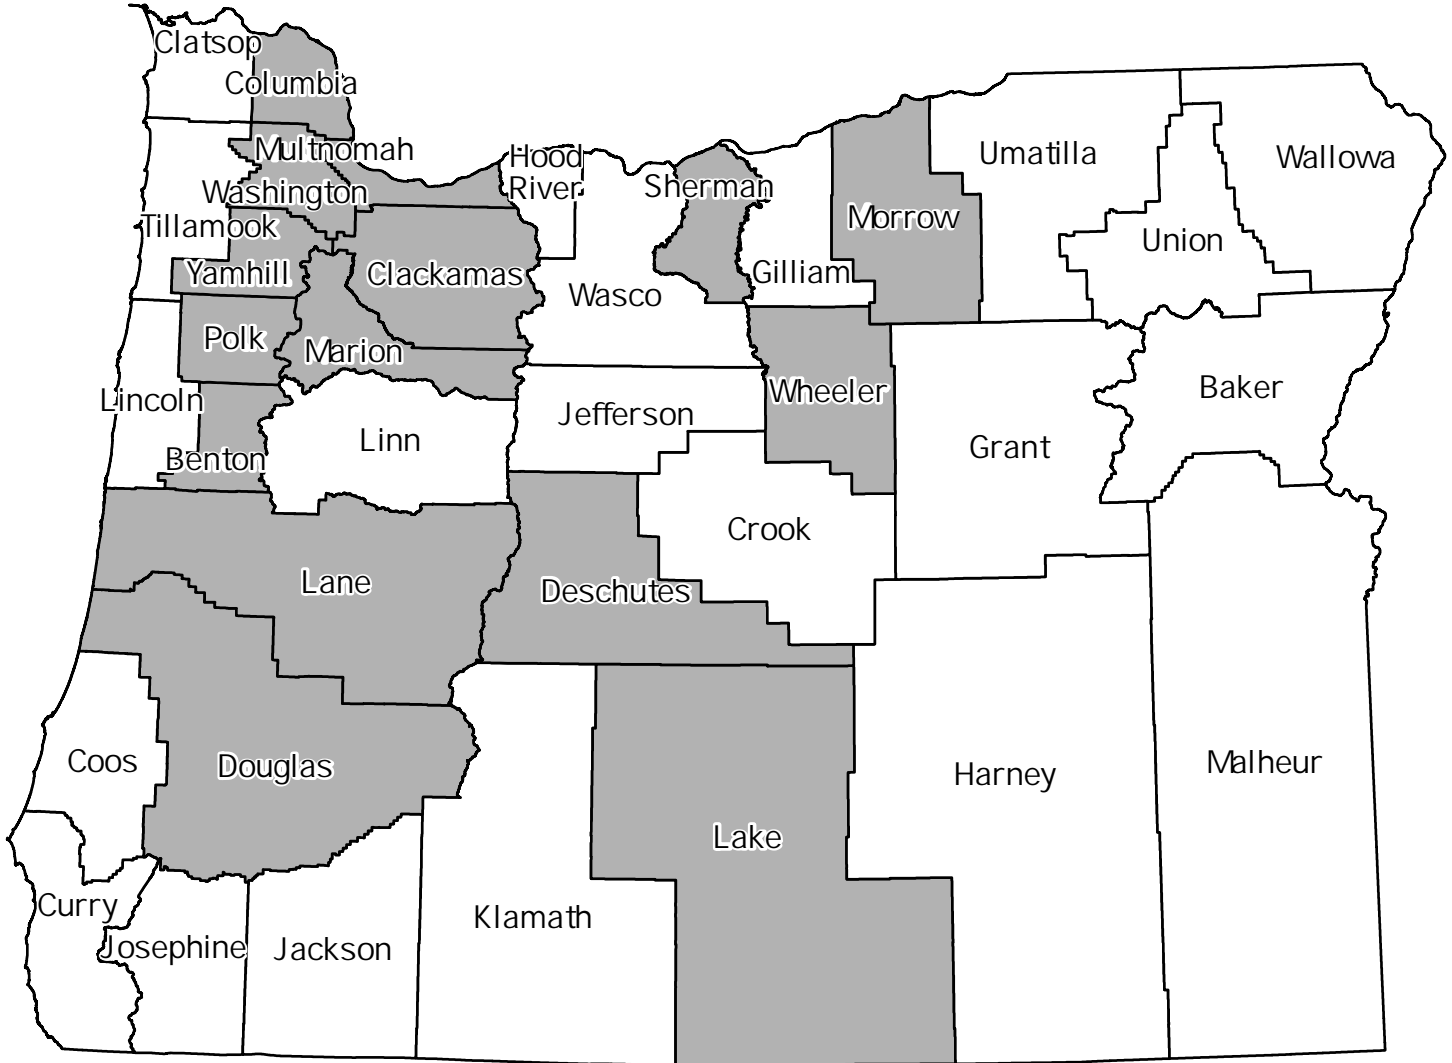

# Wildlife Habitat Conservation and Management Program County Participation as of February 25, 2022

Non-participating Counties:

Baker, Clatsop, Coos, Crook, Curry, Gilliam, Grant, Harney, Hood River, Jackson, Jefferson, Josephine, Klamath, Lincoln, Linn, Malheur, Tillamook, Umatilla, Union, Wallowa, Wasco

Participating Counties

Benton, Clackamas, Columbia, Deschutes, Douglas, Lake, Lane, Marion, Morrow, Multnomah, Polk, Sherman, Washington, Wheeler, Yamhill