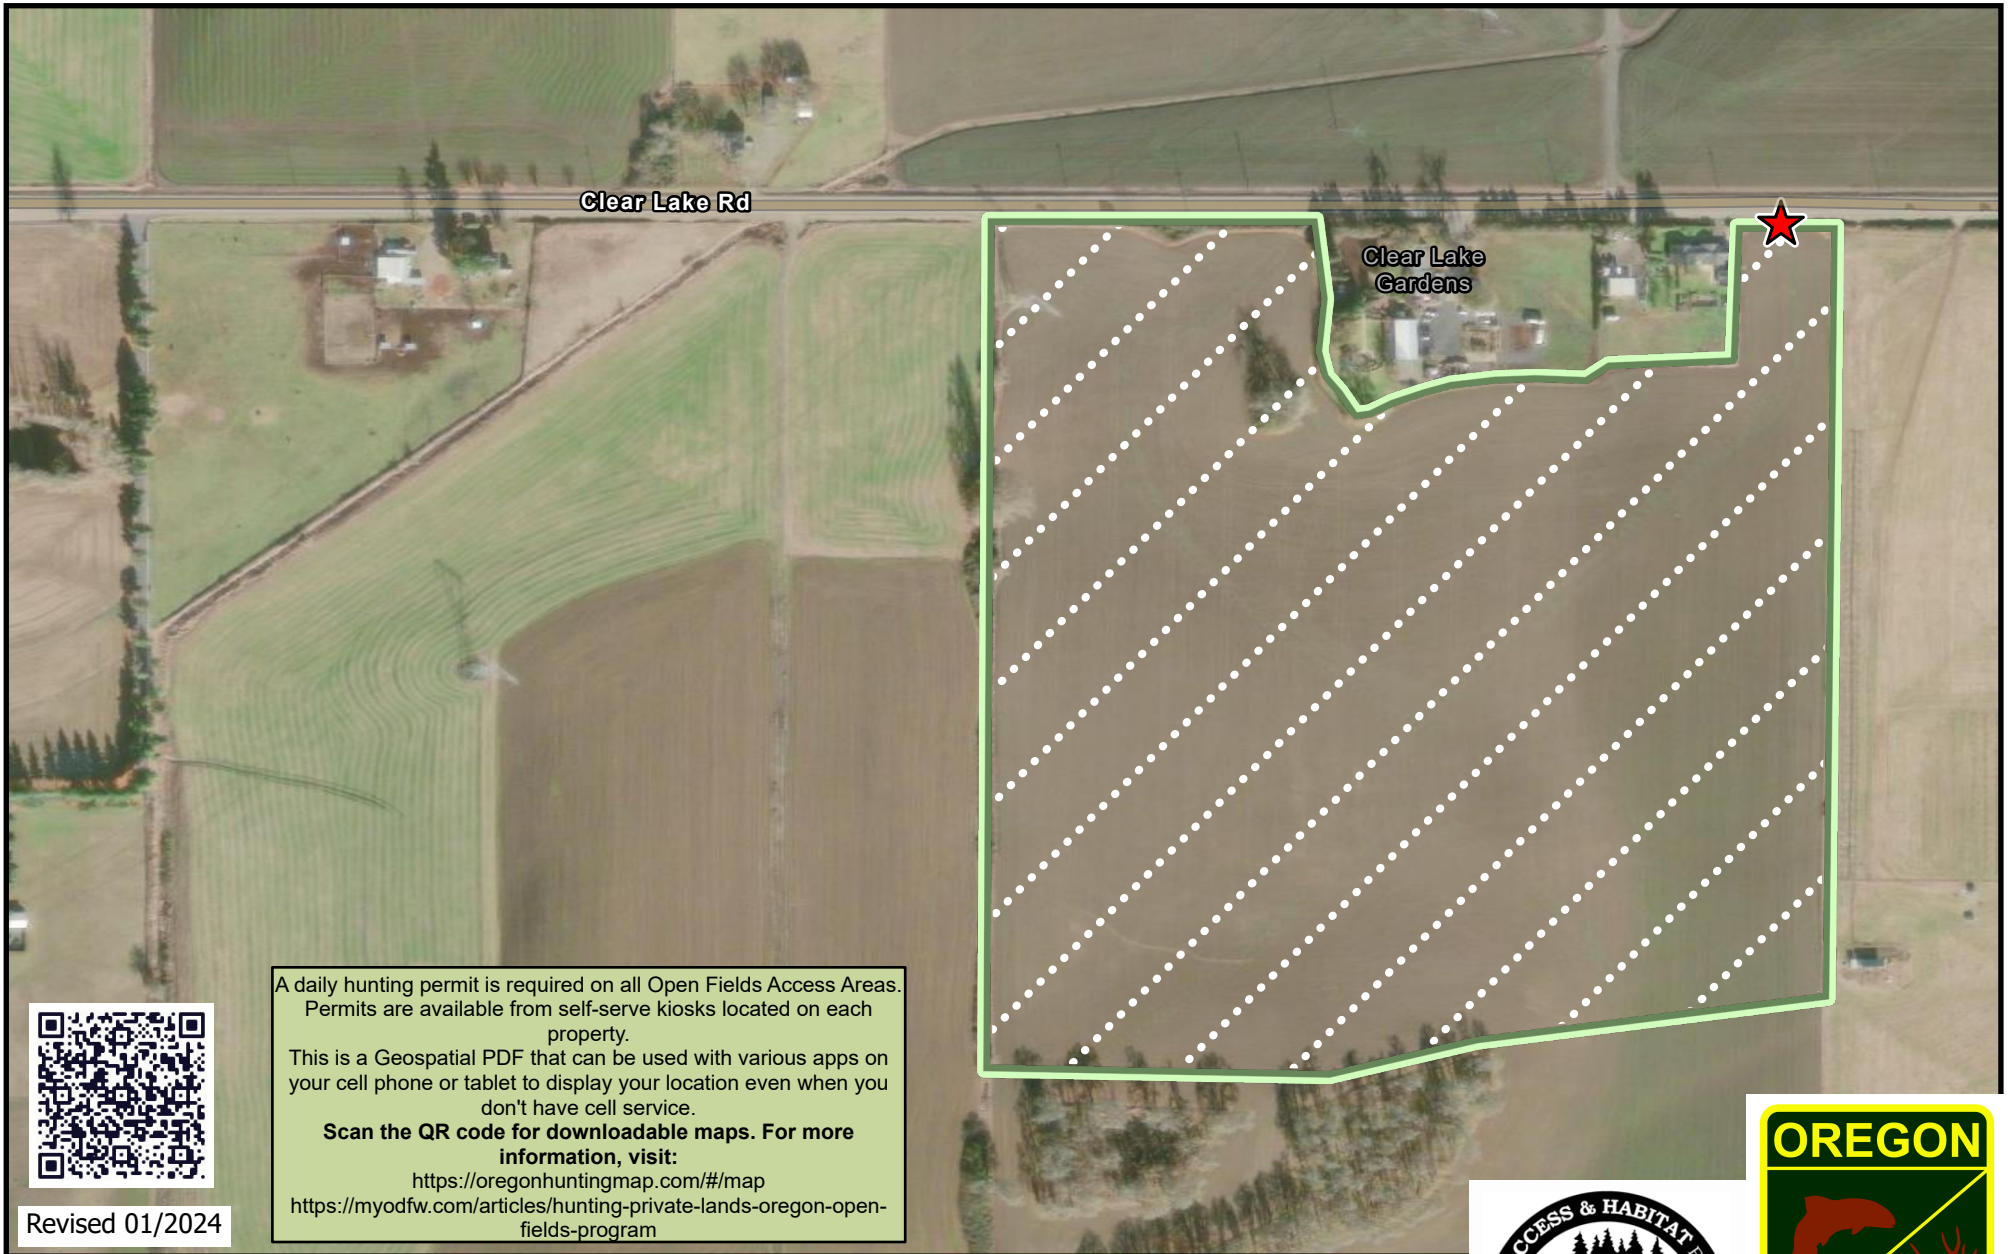

# Calvin Farms Access Area: Welcome to Hunt

A daily hunting permit is required on all Open Fields Access Areas. Permits are available from self-serve kiosks located on each property.

This is a Geospatial PDF that can be used with various apps on your cell phone or tablet to display your location even when you don't have cell service.

**Scan the QR code for downloadable maps. For more information, visit:**

<https://oregonhuntingmap.com/#/map>

<https://myodfw.com/articles/hunting-private-lands-oregon-open-fields-program>

Revised 01/2024

 Kiosk & Parking Locations

 Property/Hunt Boundaries