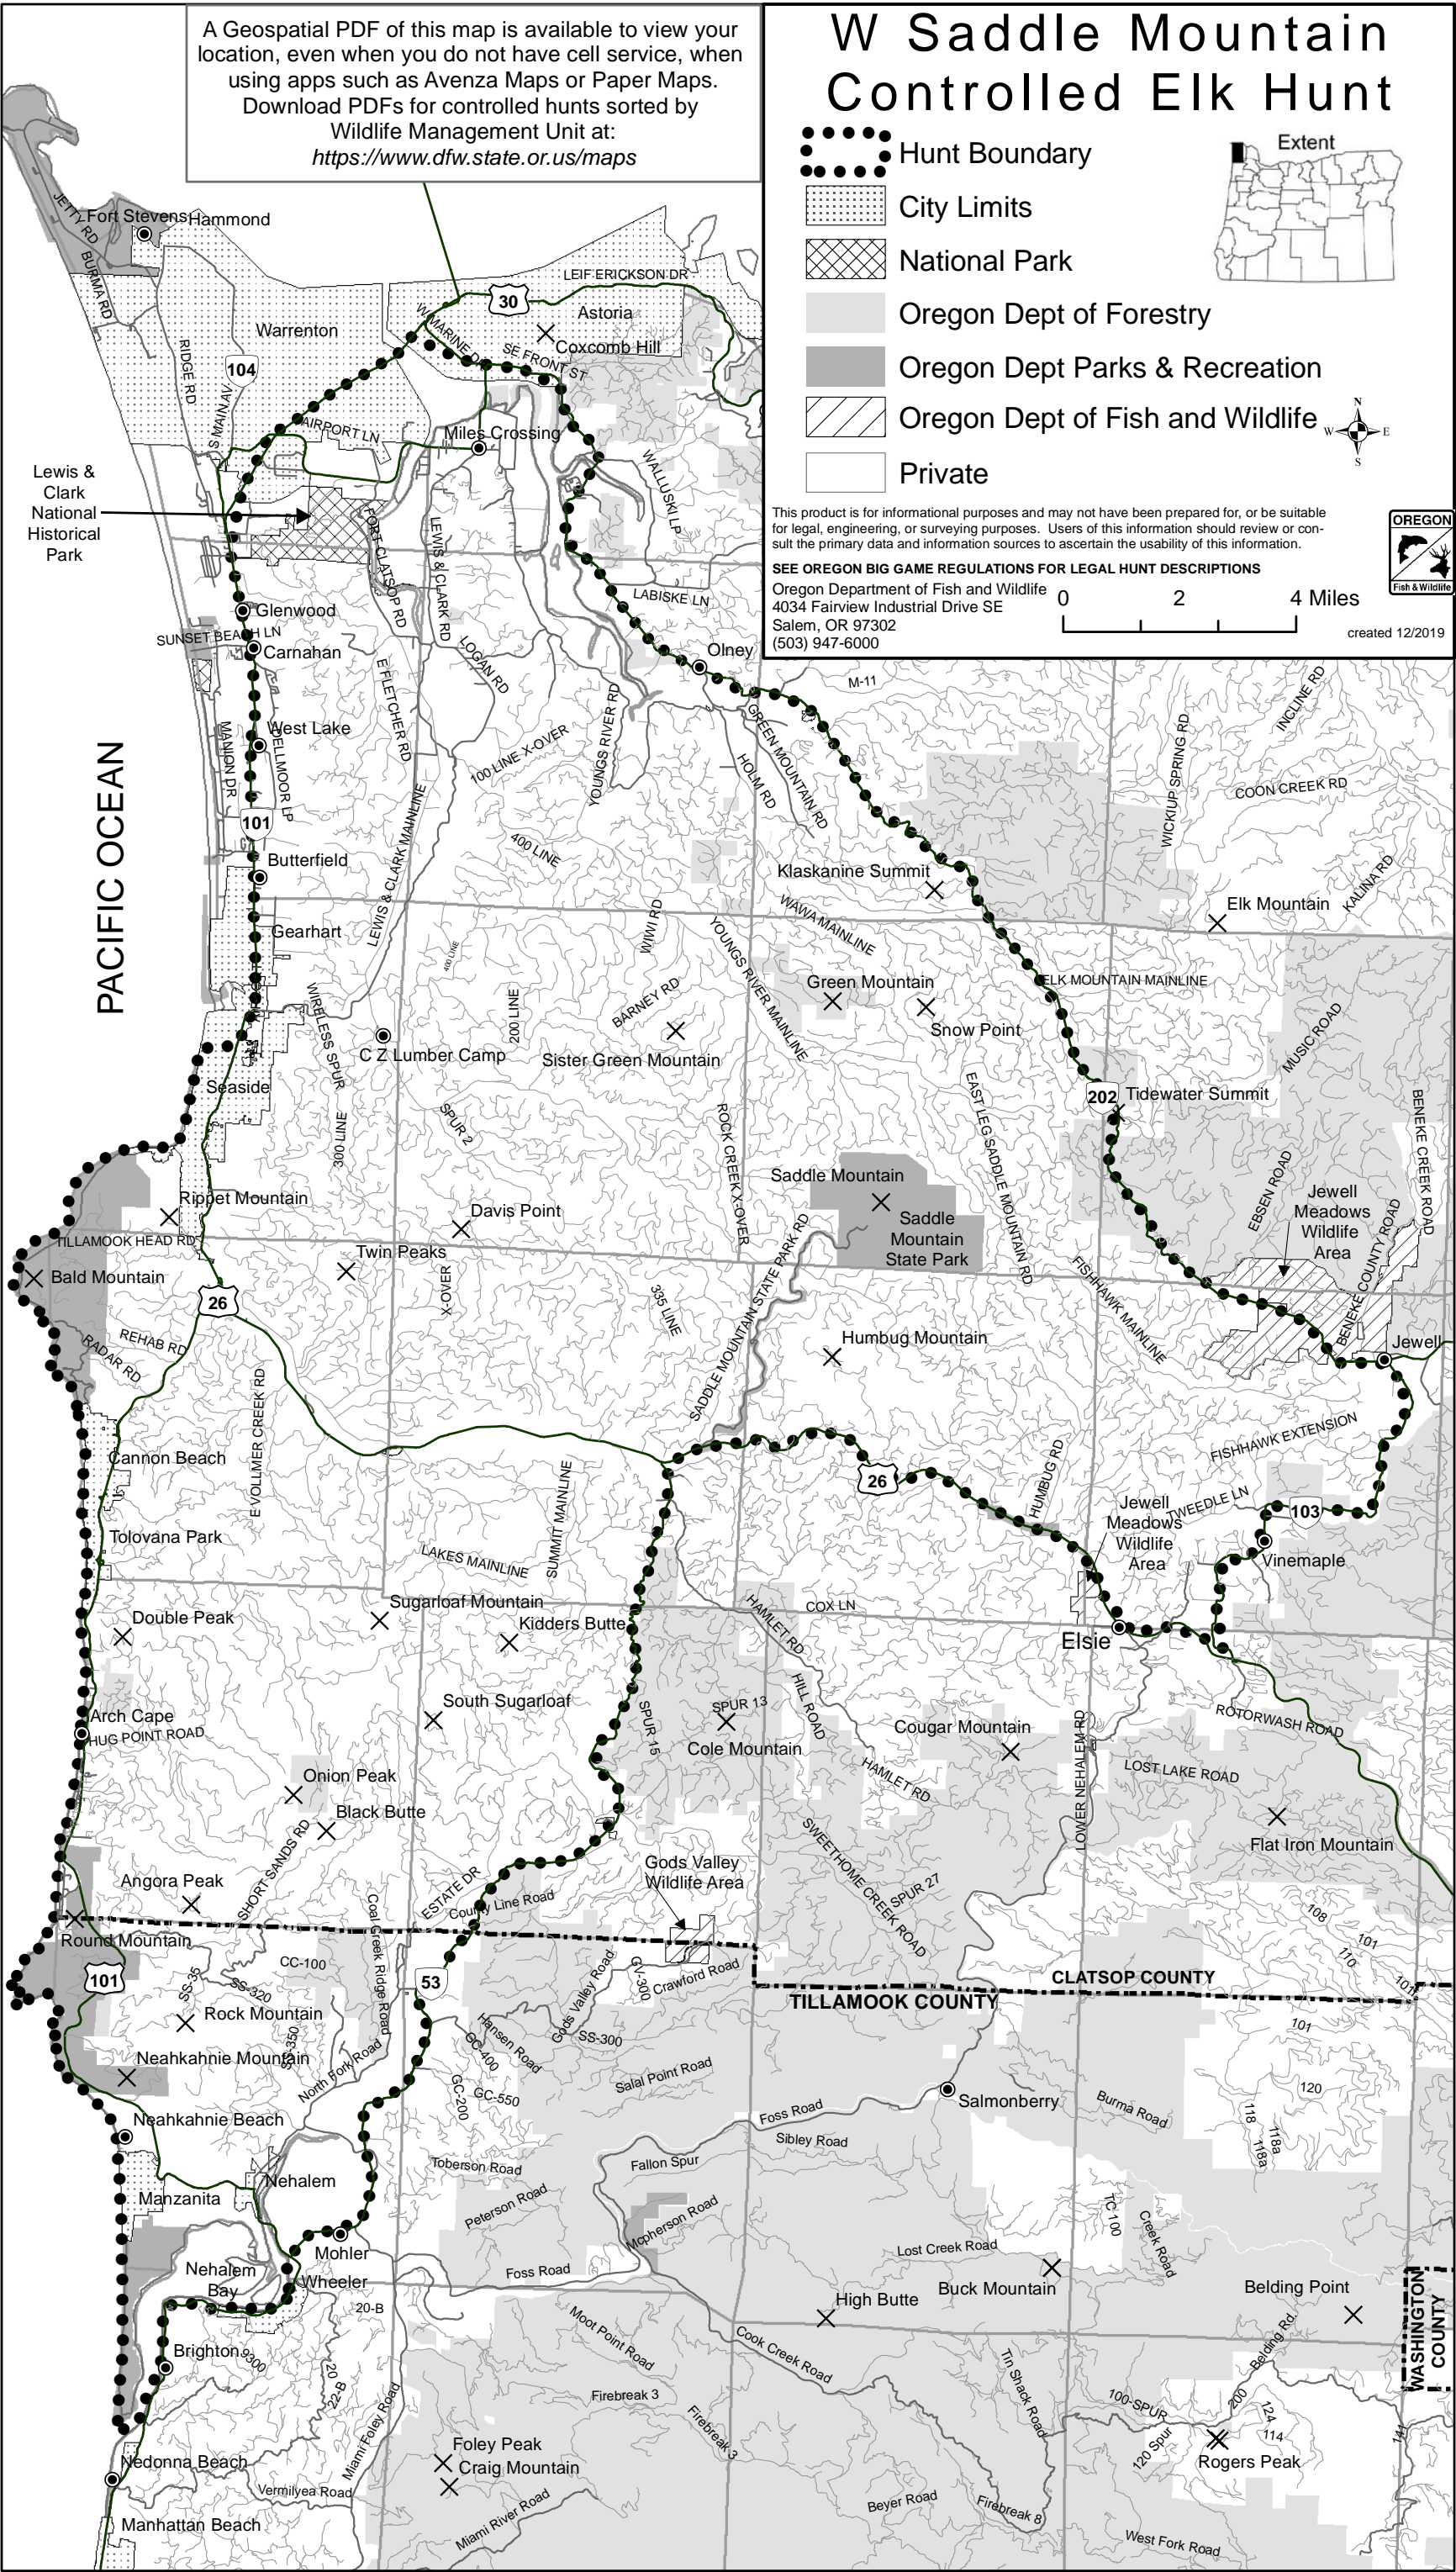

A Geospatial PDF of this map is available to view your location, even when you do not have cell service, when using apps such as Avenza Maps or Paper Maps. Download PDFs for controlled hunts sorted by Wildlife Management Unit at: <https://www.dfw.state.or.us/maps>

# W Saddle Mountain Controlled Elk Hunt

-  Hunt Boundary
-  City Limits
-  National Park
-  Oregon Dept of Forestry
-  Oregon Dept Parks & Recreation
-  Oregon Dept of Fish and Wildlife
-  Private

This product is for informational purposes and may not have been prepared for, or be suitable for legal, engineering, or surveying purposes. Users of this information should review or consult the primary data and information sources to ascertain the usability of this information.

T. 9 N  
T. 8 N  
T. 7 N  
T. 6 N  
T. 5 N  
T. 4 N  
T. 3 N  
T. 2 N

R. 10 W      R. 9 W      R. 8 W      R. 7 W      R. 6 W