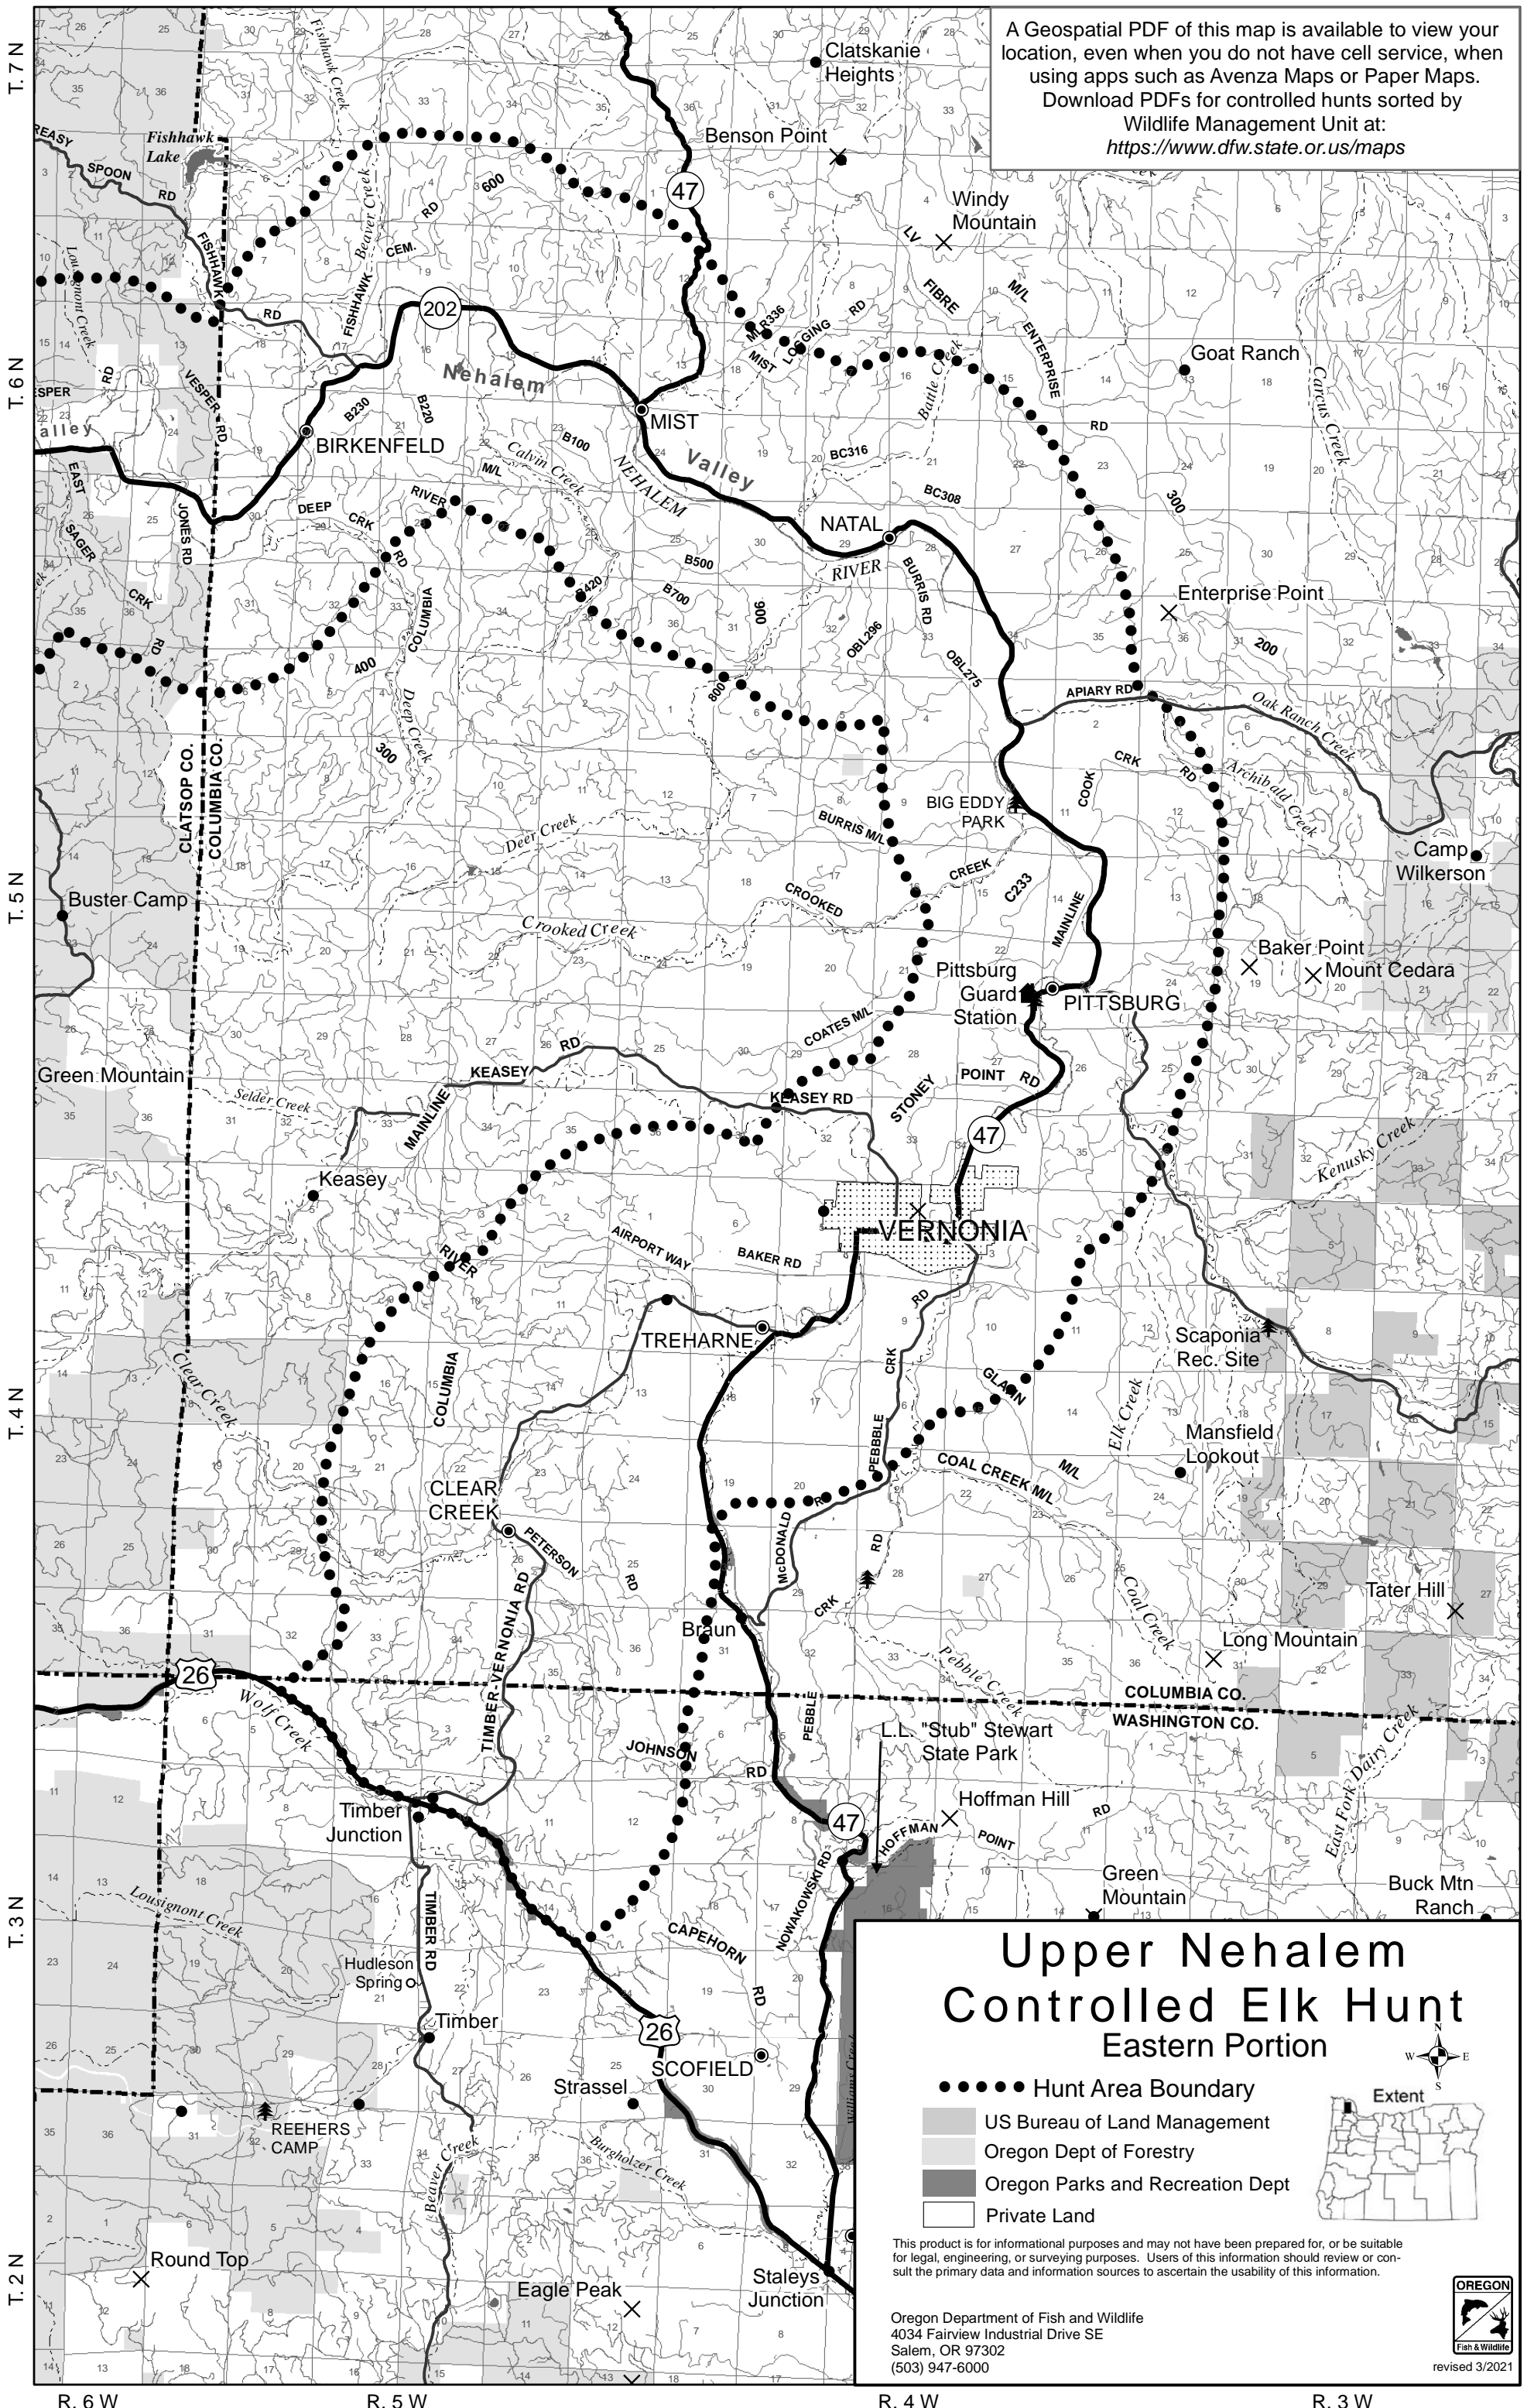

A Geospatial PDF of this map is available to view your location, even when you do not have cell service, when using apps such as Avenza Maps or Paper Maps. Download PDFs for controlled hunts sorted by Wildlife Management Unit at: <https://www.dfw.state.or.us/maps>

Upper Nehalem Controlled Elk Hunt Eastern Portion

- Hunt Area Boundary
- US Bureau of Land Management
- Oregon Dept of Forestry
- Oregon Parks and Recreation Dept
- Private Land

This product is for informational purposes and may not have been prepared for, or be suitable for legal, engineering, or surveying purposes. Users of this information should review or consult the primary data and information sources to ascertain the usability of this information.