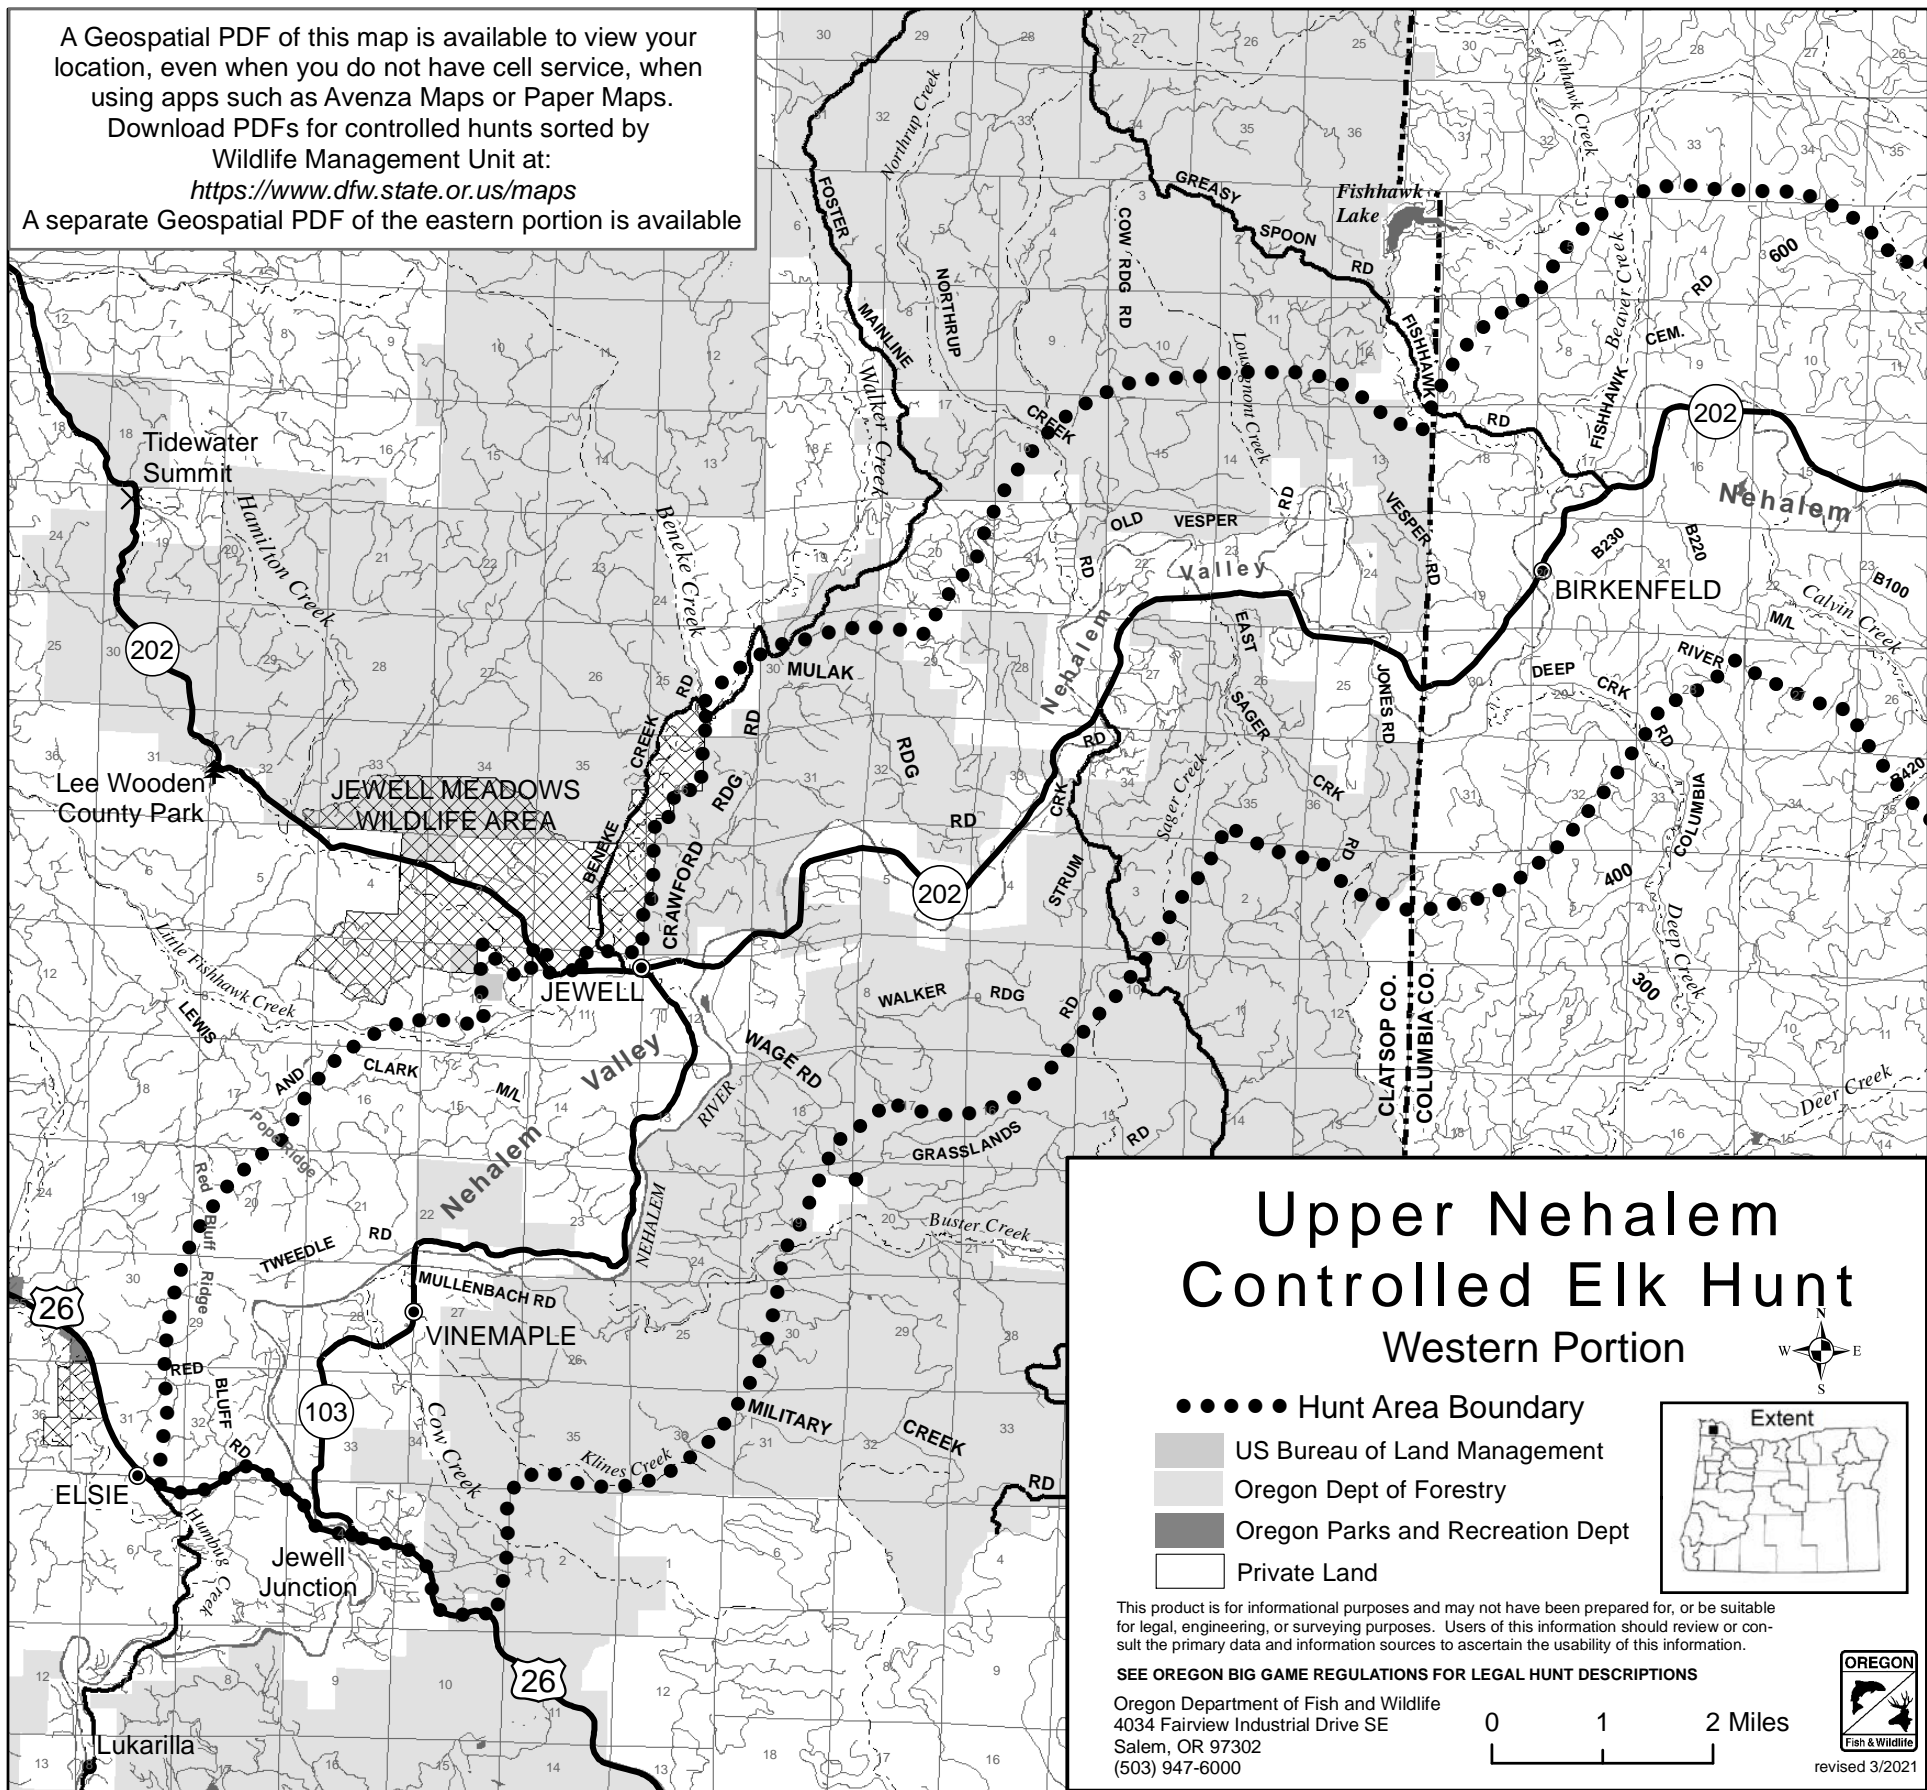

R. 8 W

R. 7 W

R. 6 W

R. 5 W

T. 7 N

T. 6 N

T. 5 N

T. 4 N

A Geospatial PDF of this map is available to view your location, even when you do not have cell service, when using apps such as Avenza Maps or Paper Maps.
 Download PDFs for controlled hunts sorted by Wildlife Management Unit at:
<https://www.dfw.state.or.us/maps>
 A separate Geospatial PDF of the eastern portion is available

Upper Nehalem Controlled Elk Hunt Western Portion

- Hunt Area Boundary
- US Bureau of Land Management
- Oregon Dept of Forestry
- Oregon Parks and Recreation Dept
- Private Land

This product is for informational purposes and may not have been prepared for, or be suitable for legal, engineering, or surveying purposes. Users of this information should review or consult the primary data and information sources to ascertain the usability of this information.