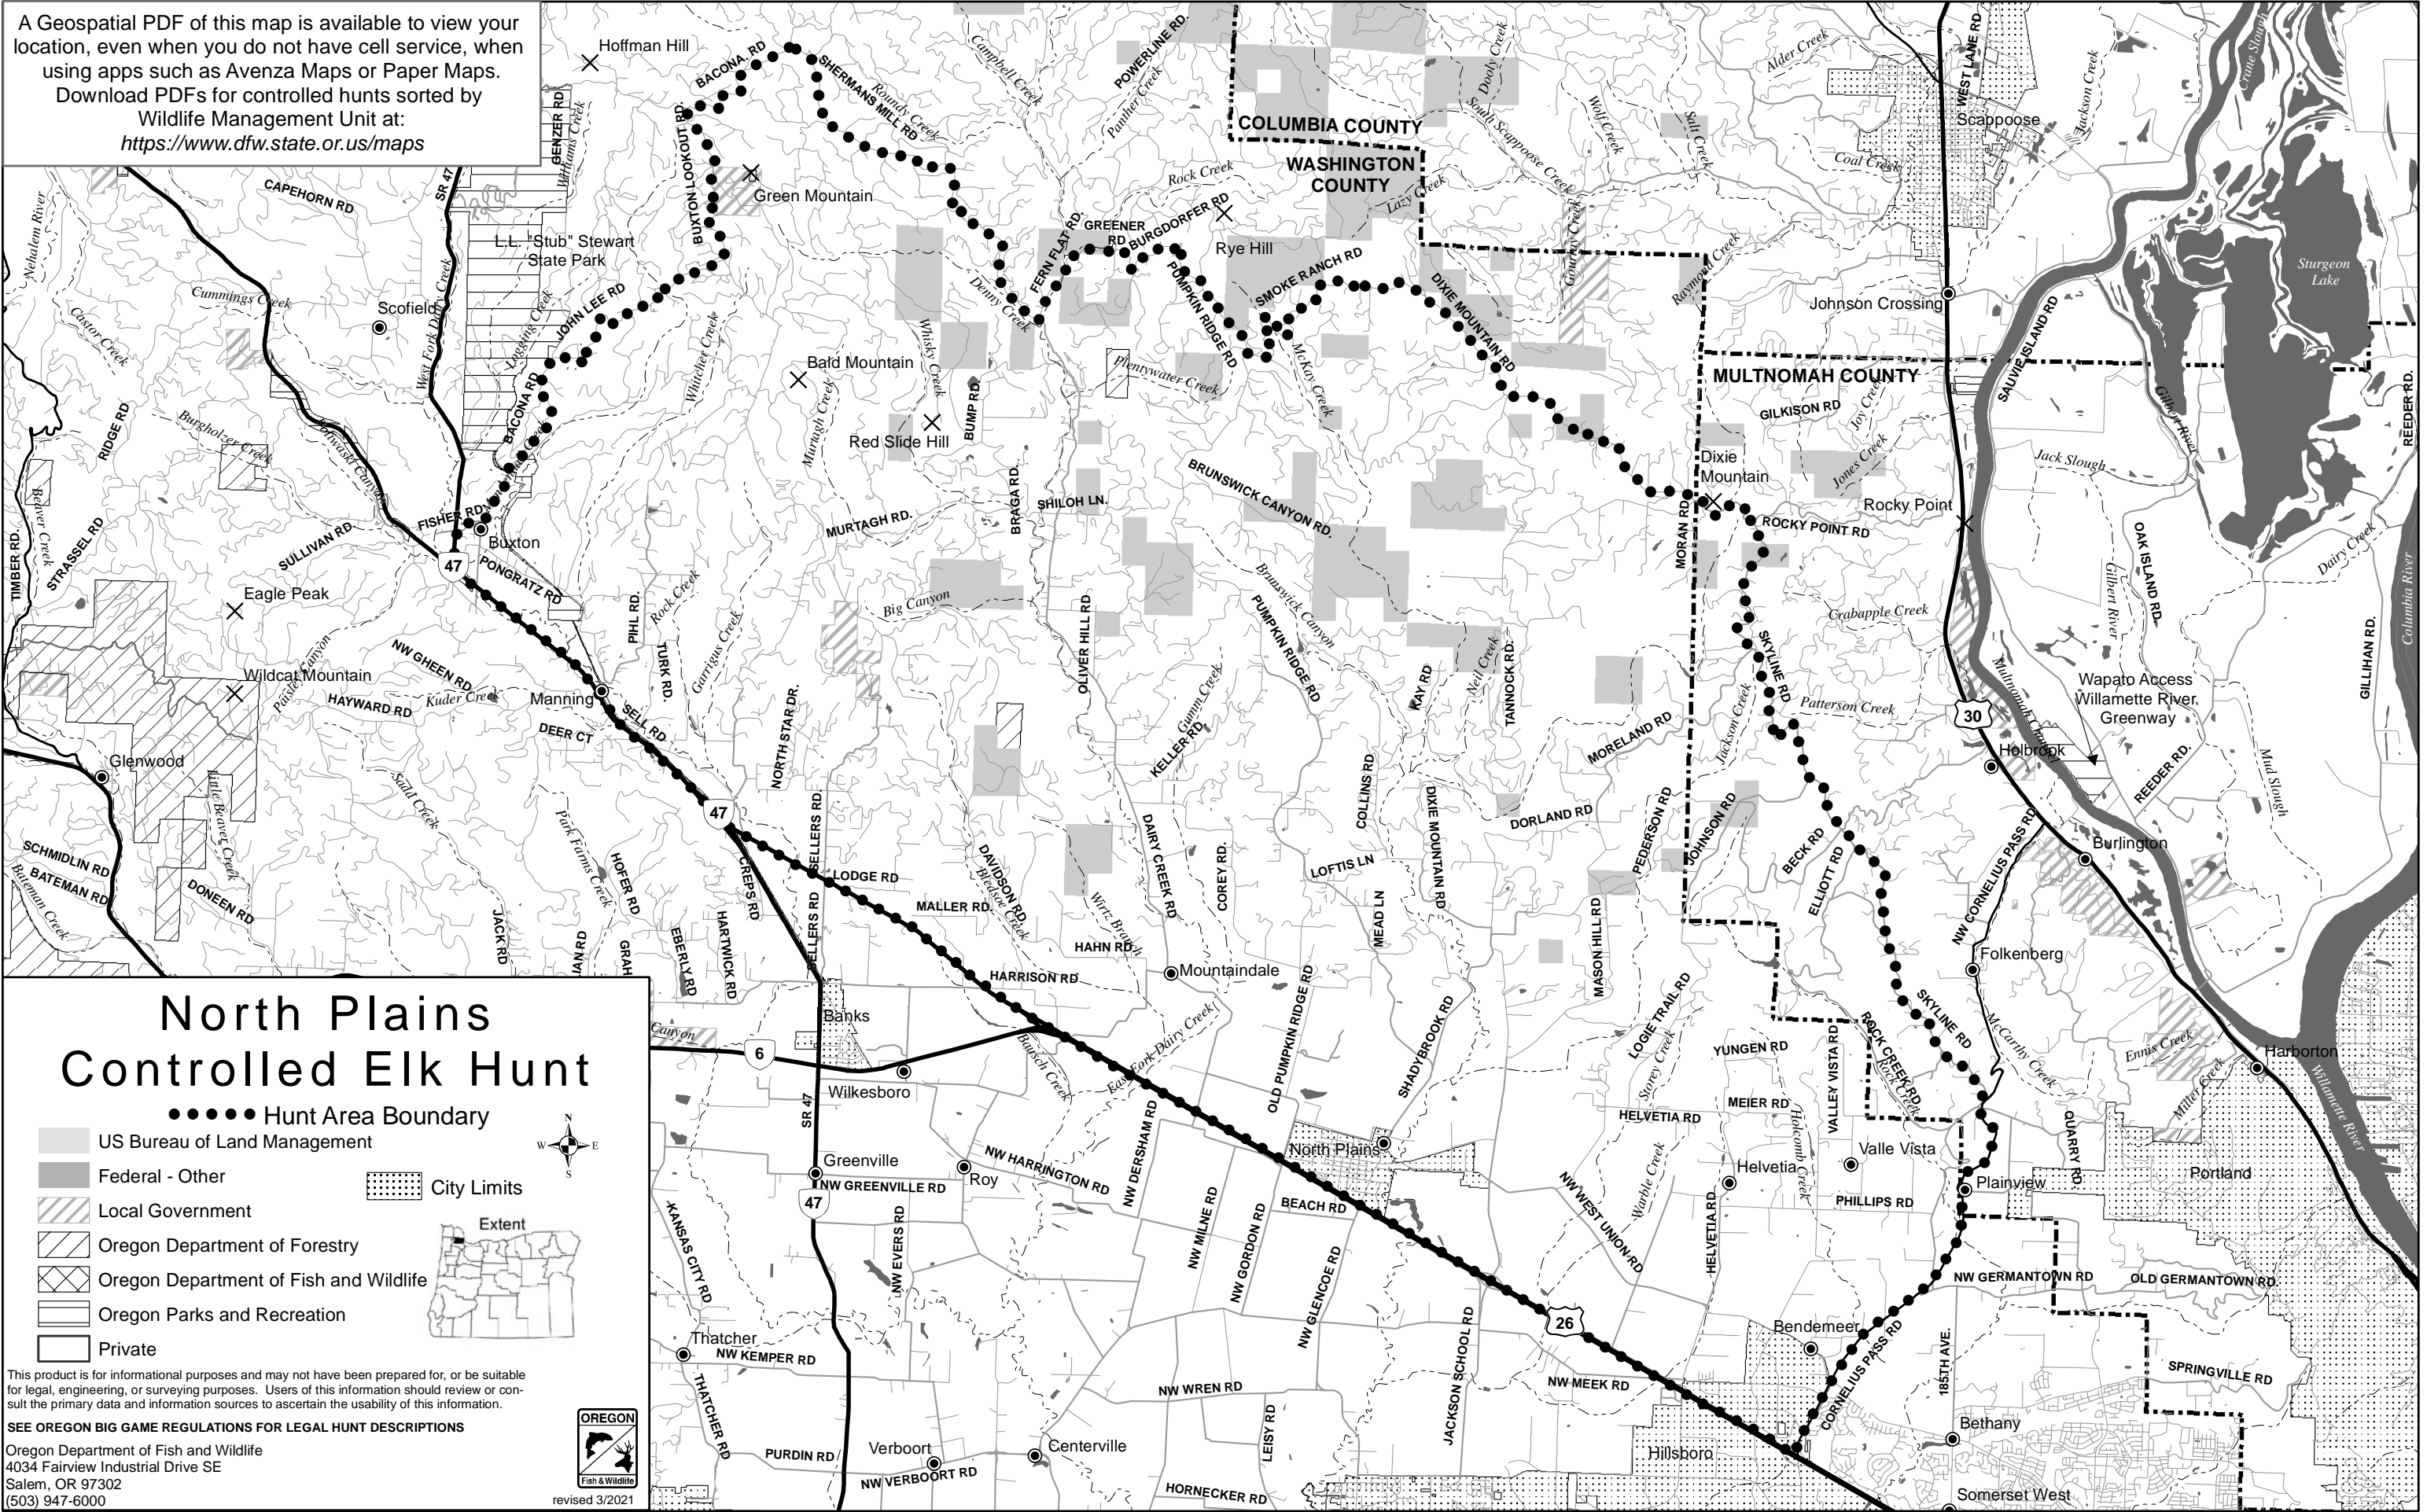

A Geospatial PDF of this map is available to view your location, even when you do not have cell service, when using apps such as Avenza Maps or Paper Maps. Download PDFs for controlled hunts sorted by Wildlife Management Unit at: <https://www.dfw.state.or.us/maps>

# North Plains Controlled Elk Hunt

●●●●● Hunt Area Boundary

- US Bureau of Land Management
- Federal - Other
- Local Government
- Oregon Department of Forestry
- Oregon Department of Fish and Wildlife
- Oregon Parks and Recreation
- Private
- City Limits