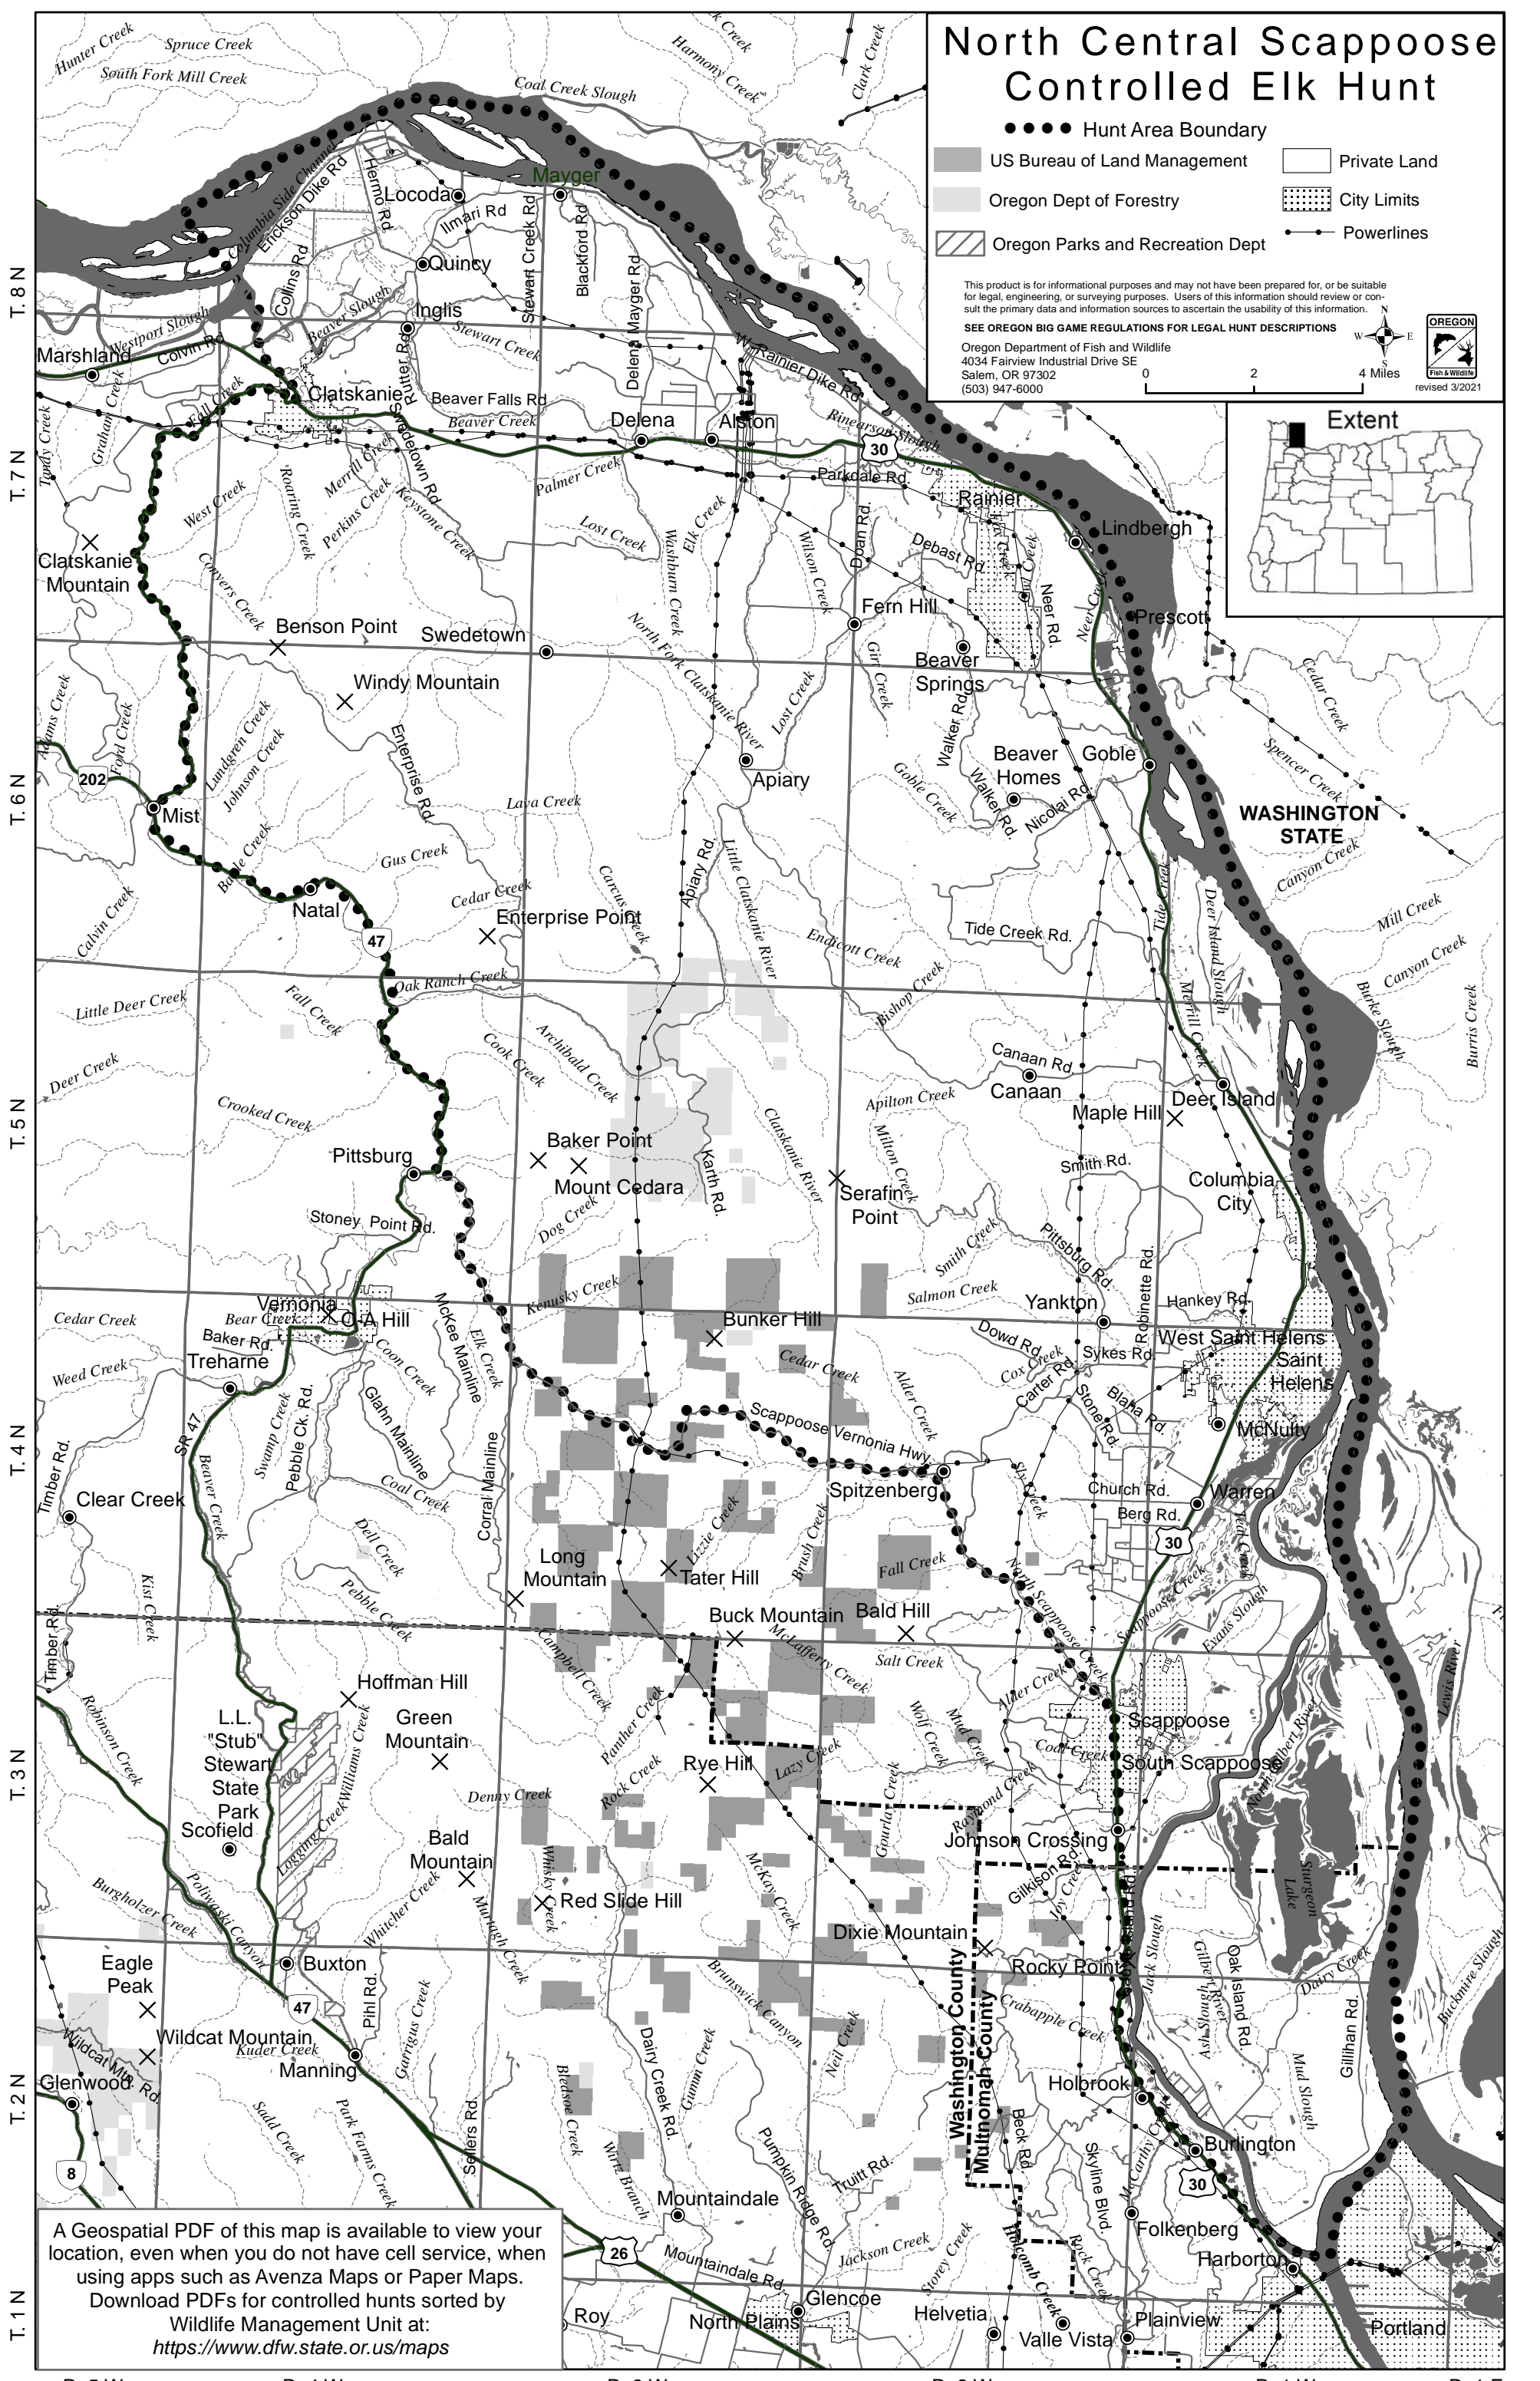

# North Central Scappoose Controlled Elk Hunt

- Hunt Area Boundary
- US Bureau of Land Management
- Oregon Dept of Forestry
- ▨ Oregon Parks and Recreation Dept
- Private Land
- ▤ City Limits
- Powerlines

SEE OREGON BIG GAME REGULATIONS FOR LEGAL HUNT DESCRIPTIONS

Oregon Department of Fish and Wildlife  
4034 Fairview Industrial Drive SE  
Salem, OR 97302  
(503) 947-6000

A Geospatial PDF of this map is available to view your location, even when you do not have cell service, when using apps such as Avenza Maps or Paper Maps. Download PDFs for controlled hunts sorted by Wildlife Management Unit at: <https://www.dfw.state.or.us/maps>