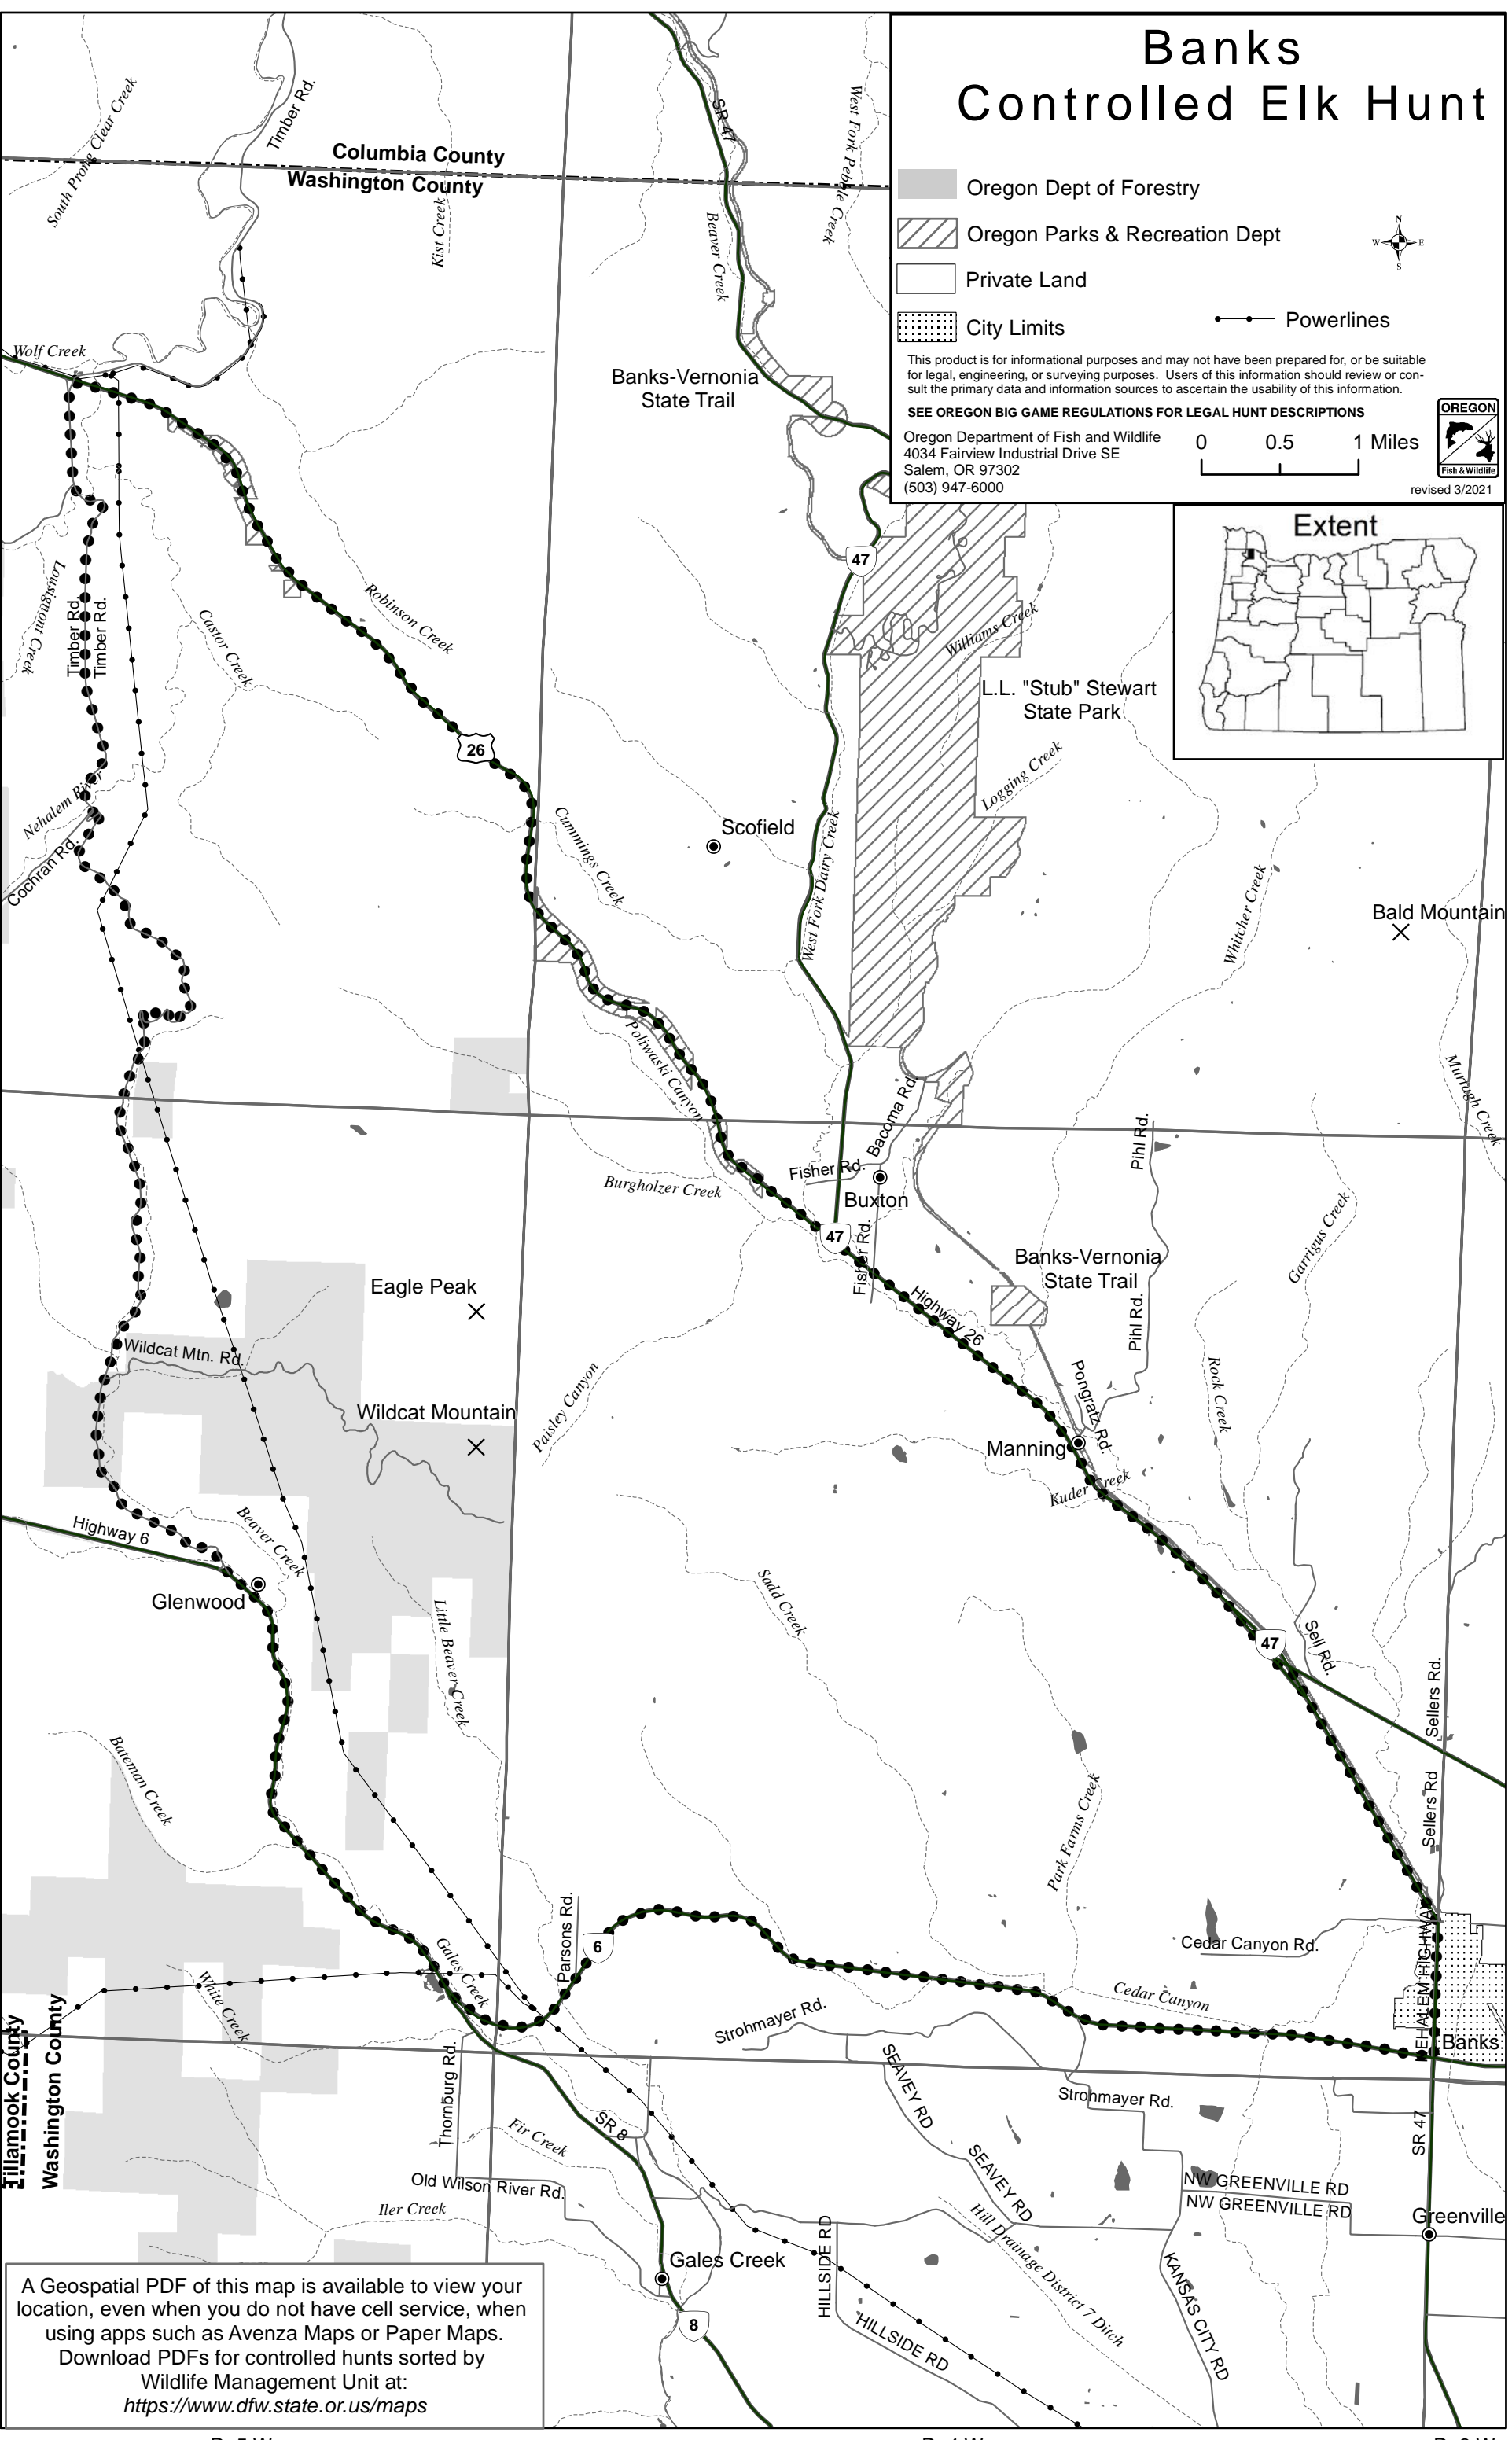

Banks Controlled Elk Hunt

-  Oregon Dept of Forestry
-  Oregon Parks & Recreation Dept
-  Private Land
-  City Limits

Powerlines

This product is for informational purposes and may not have been prepared for, or be suitable for legal, engineering, or surveying purposes. Users of this information should review or consult the primary data and information sources to ascertain the usability of this information.

SEE OREGON BIG GAME REGULATIONS FOR LEGAL HUNT DESCRIPTIONS

Oregon Department of Fish and Wildlife
4034 Fairview Industrial Drive SE
Salem, OR 97302
(503) 947-6000

revised 3/2021

A Geospatial PDF of this map is available to view your location, even when you do not have cell service, when using apps such as Avenza Maps or Paper Maps. Download PDFs for controlled hunts sorted by Wildlife Management Unit at: <https://www.dfw.state.or.us/maps>