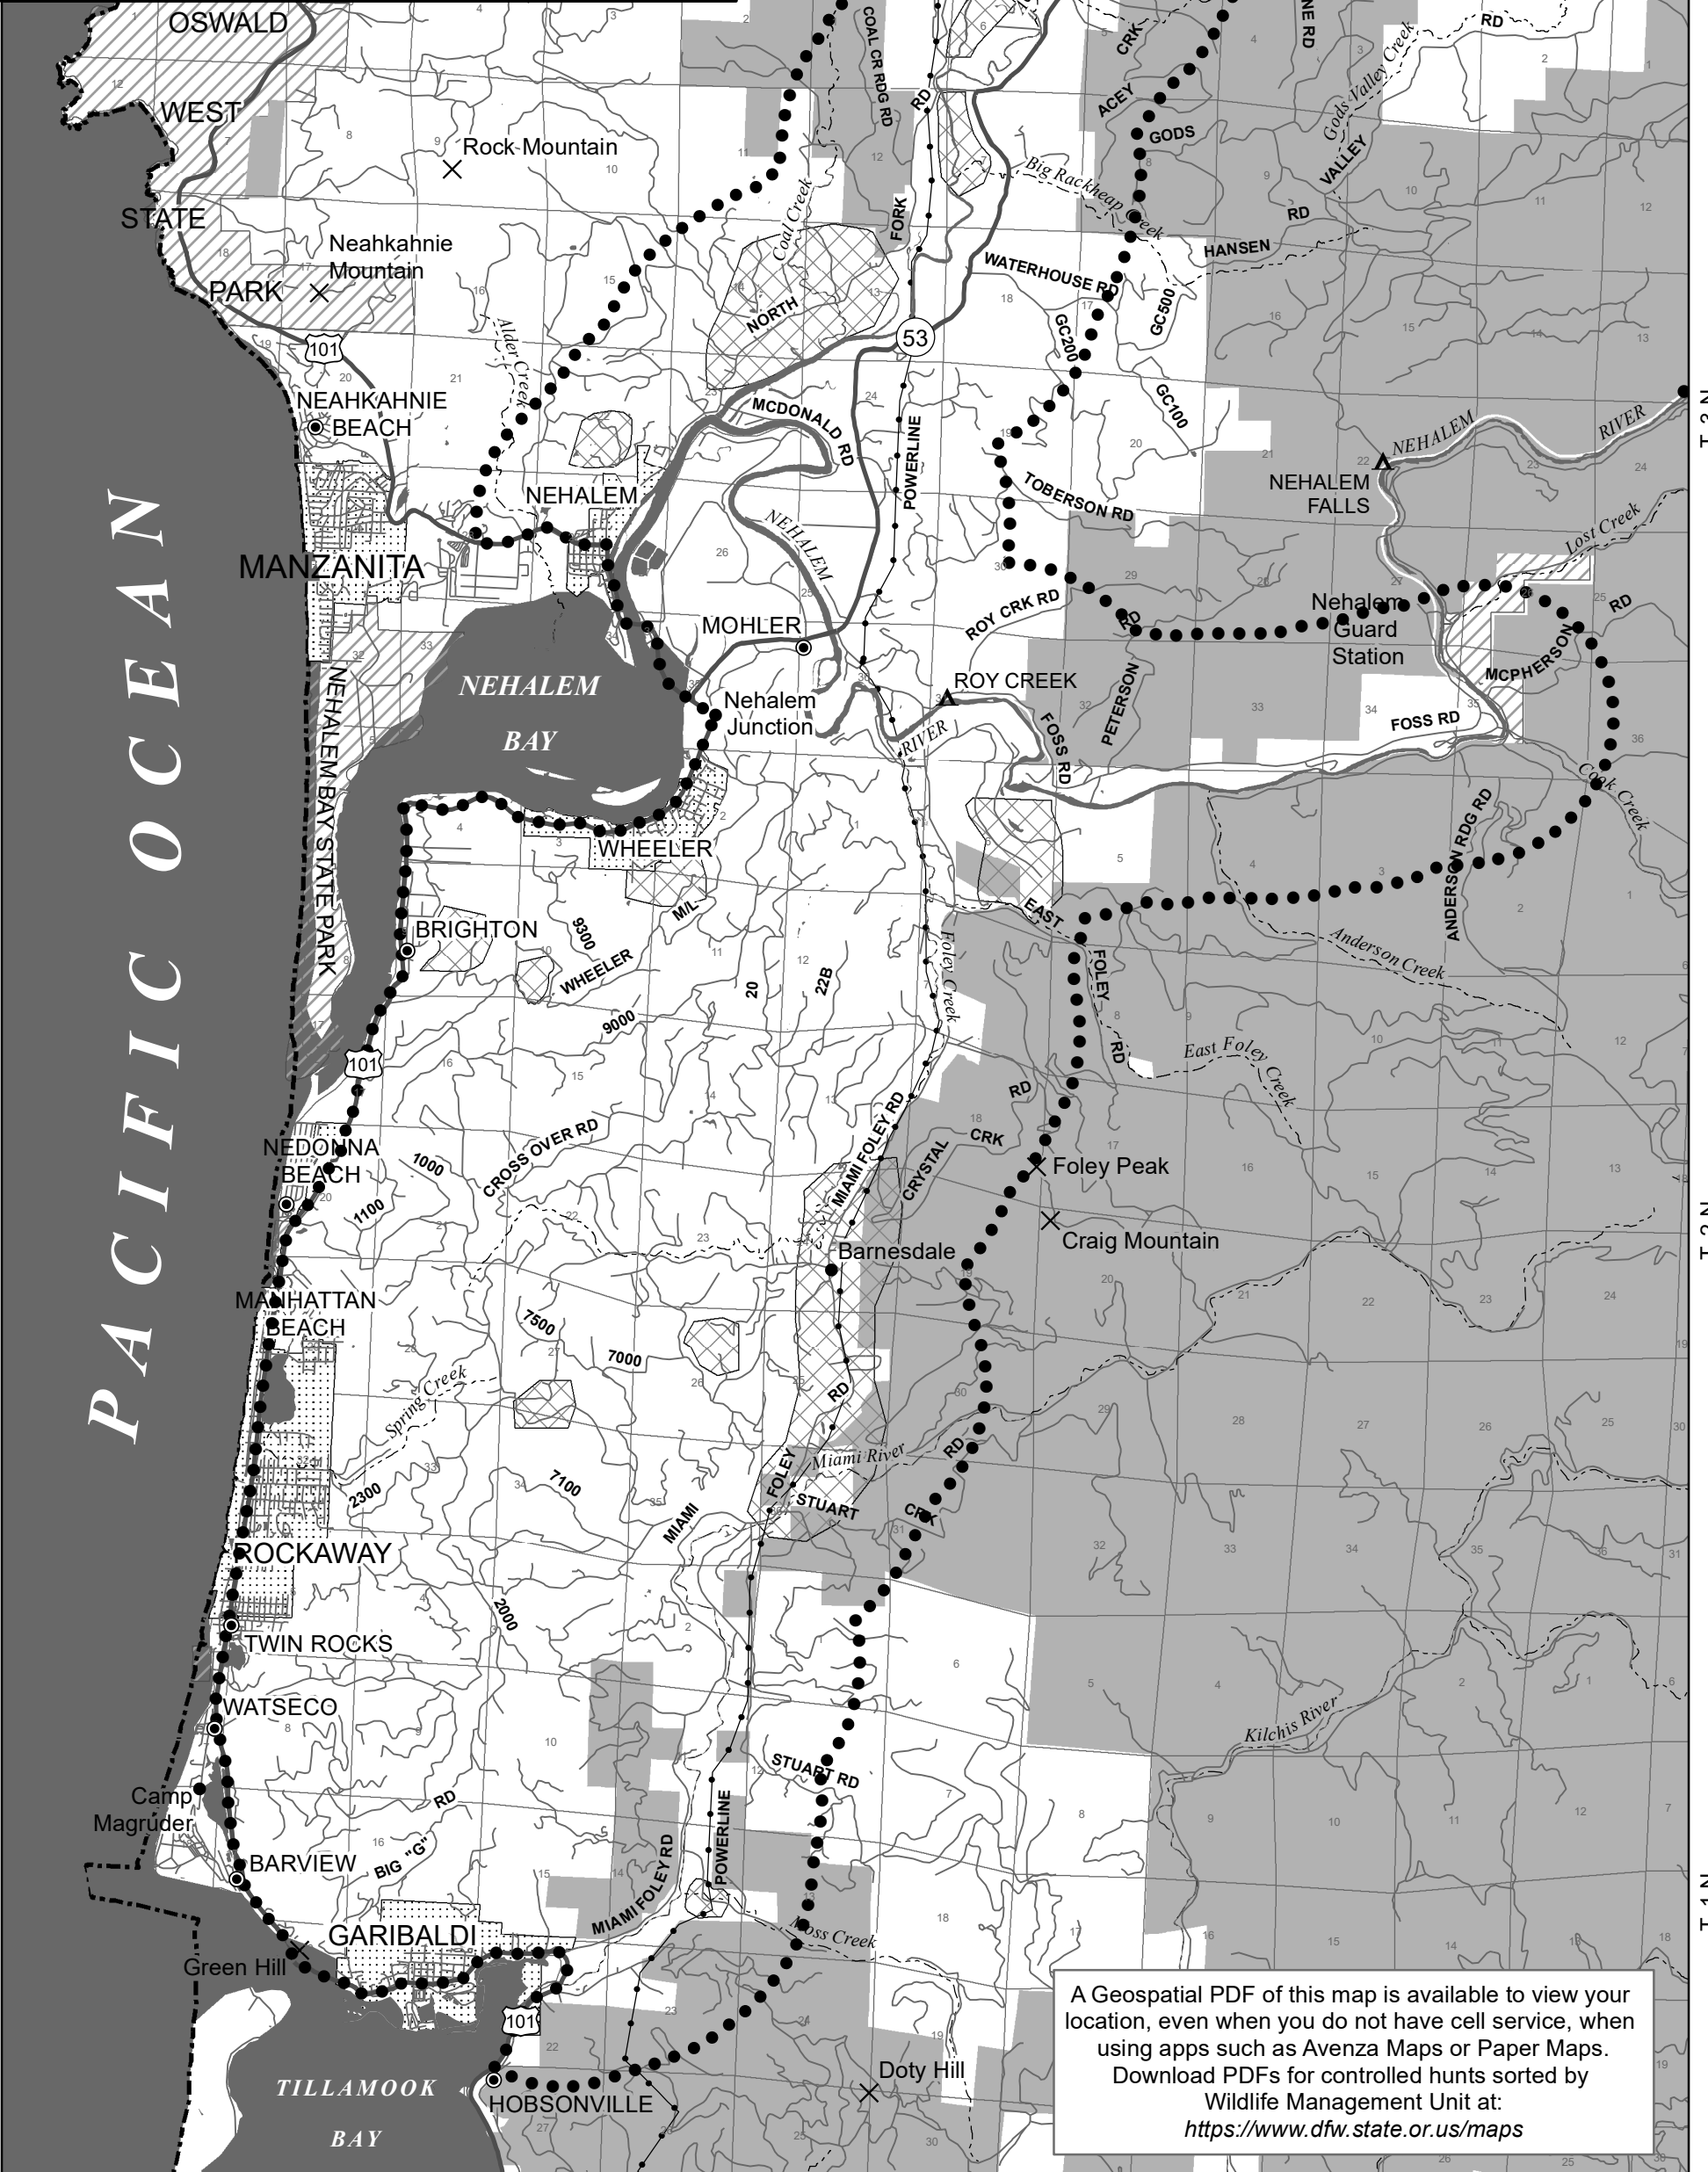

Miami - Nehalem Controlled Elk Hunt

●●●●● Hunt Area Boundary

▨ Damage

■ Oregon Dept of Forestry

▨ Oregon Parks and Recreation Dept

□ Private Land

This product is for informational purposes and may not have been prepared for, or be suitable for legal, engineering, or surveying purposes. Users of this information should review or consult the primary data and information sources to ascertain the usability of this information.

SEE OREGON BIG GAME REGULATIONS FOR LEGAL HUNT DESCRIPTIONS

Oregon Department of Fish and Wildlife
4034 Fairview Industrial Drive SE
Salem, OR 97302
(503) 947-6000

0 1 2 Miles

A Geospatial PDF of this map is available to view your location, even when you do not have cell service, when using apps such as Avenza Maps or Paper Maps. Download PDFs for controlled hunts sorted by Wildlife Management Unit at: <https://www.dfw.state.or.us/maps>

PACIFIC OCEAN