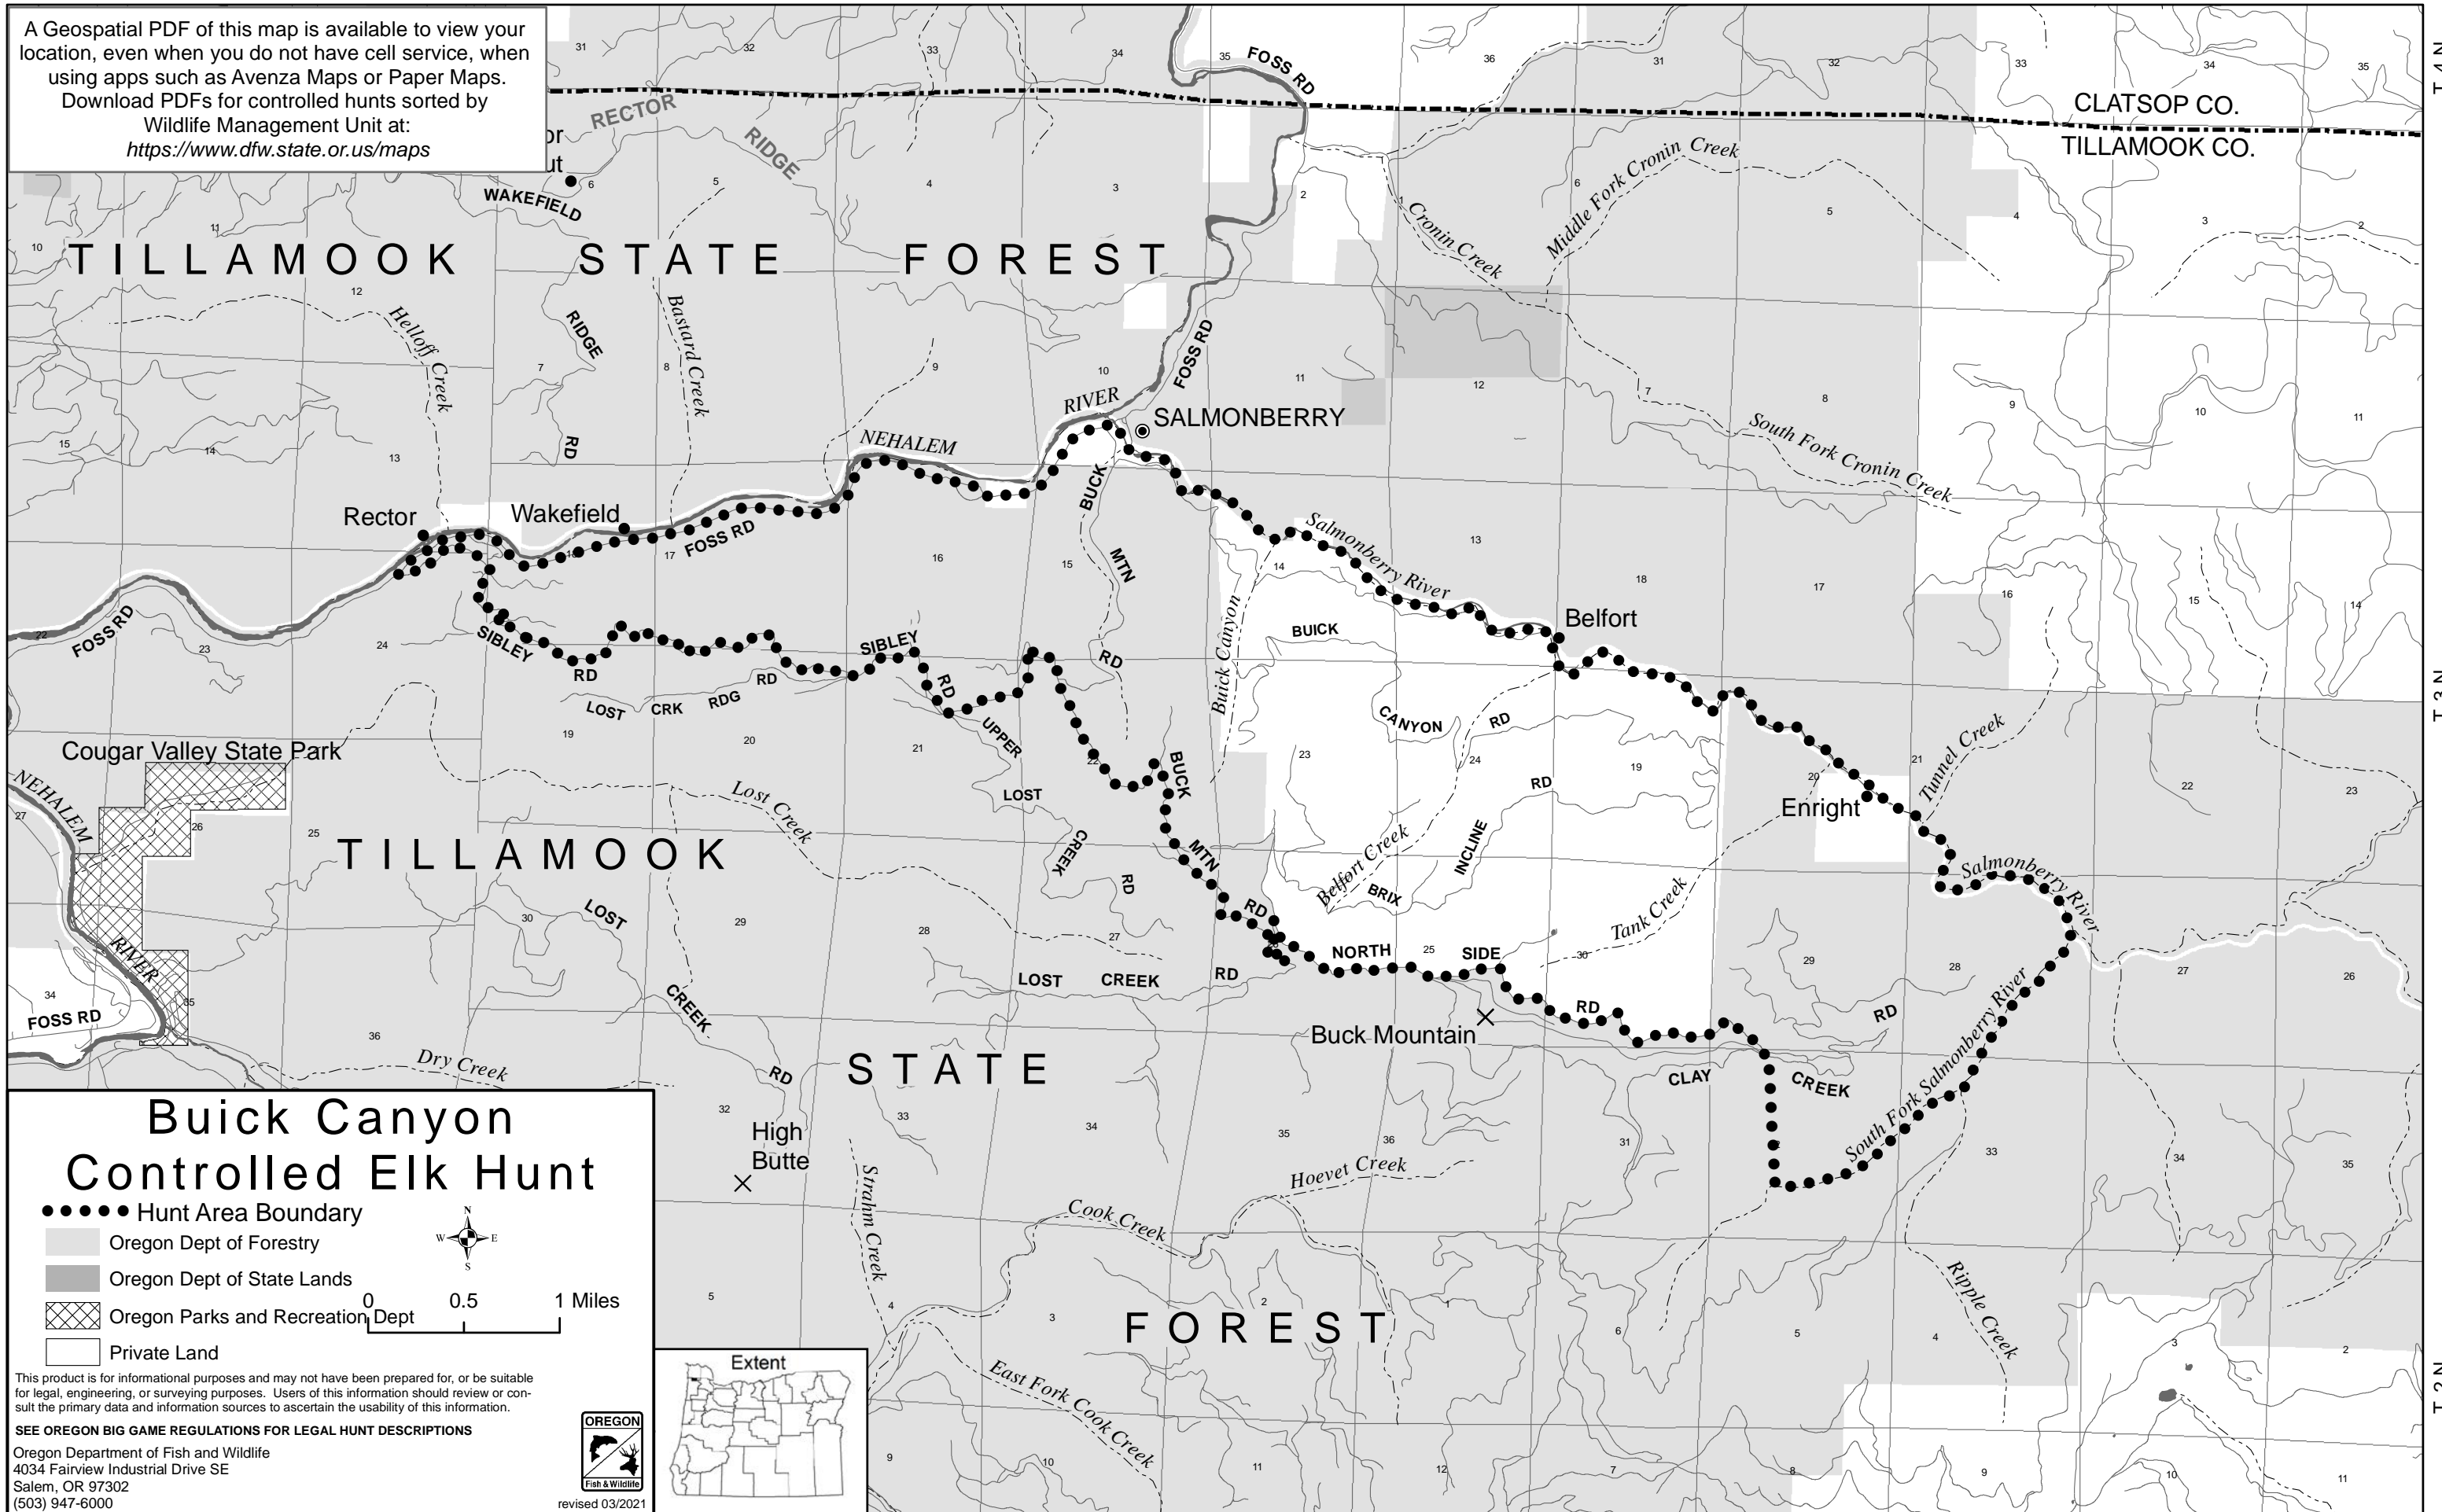

A Geospatial PDF of this map is available to view your location, even when you do not have cell service, when using apps such as Avenza Maps or Paper Maps. Download PDFs for controlled hunts sorted by Wildlife Management Unit at: <https://www.dfw.state.or.us/maps>

T. 4 N

T. 3 N

T. 2 N

Buick Canyon Controlled Elk Hunt

- Hunt Area Boundary
- Oregon Dept of Forestry
- Oregon Dept of State Lands
- ▨ Oregon Parks and Recreation Dept
- Private Land

0 0.5 1 Miles

This product is for informational purposes and may not have been prepared for, or be suitable for legal, engineering, or surveying purposes. Users of this information should review or consult the primary data and information sources to ascertain the usability of this information.