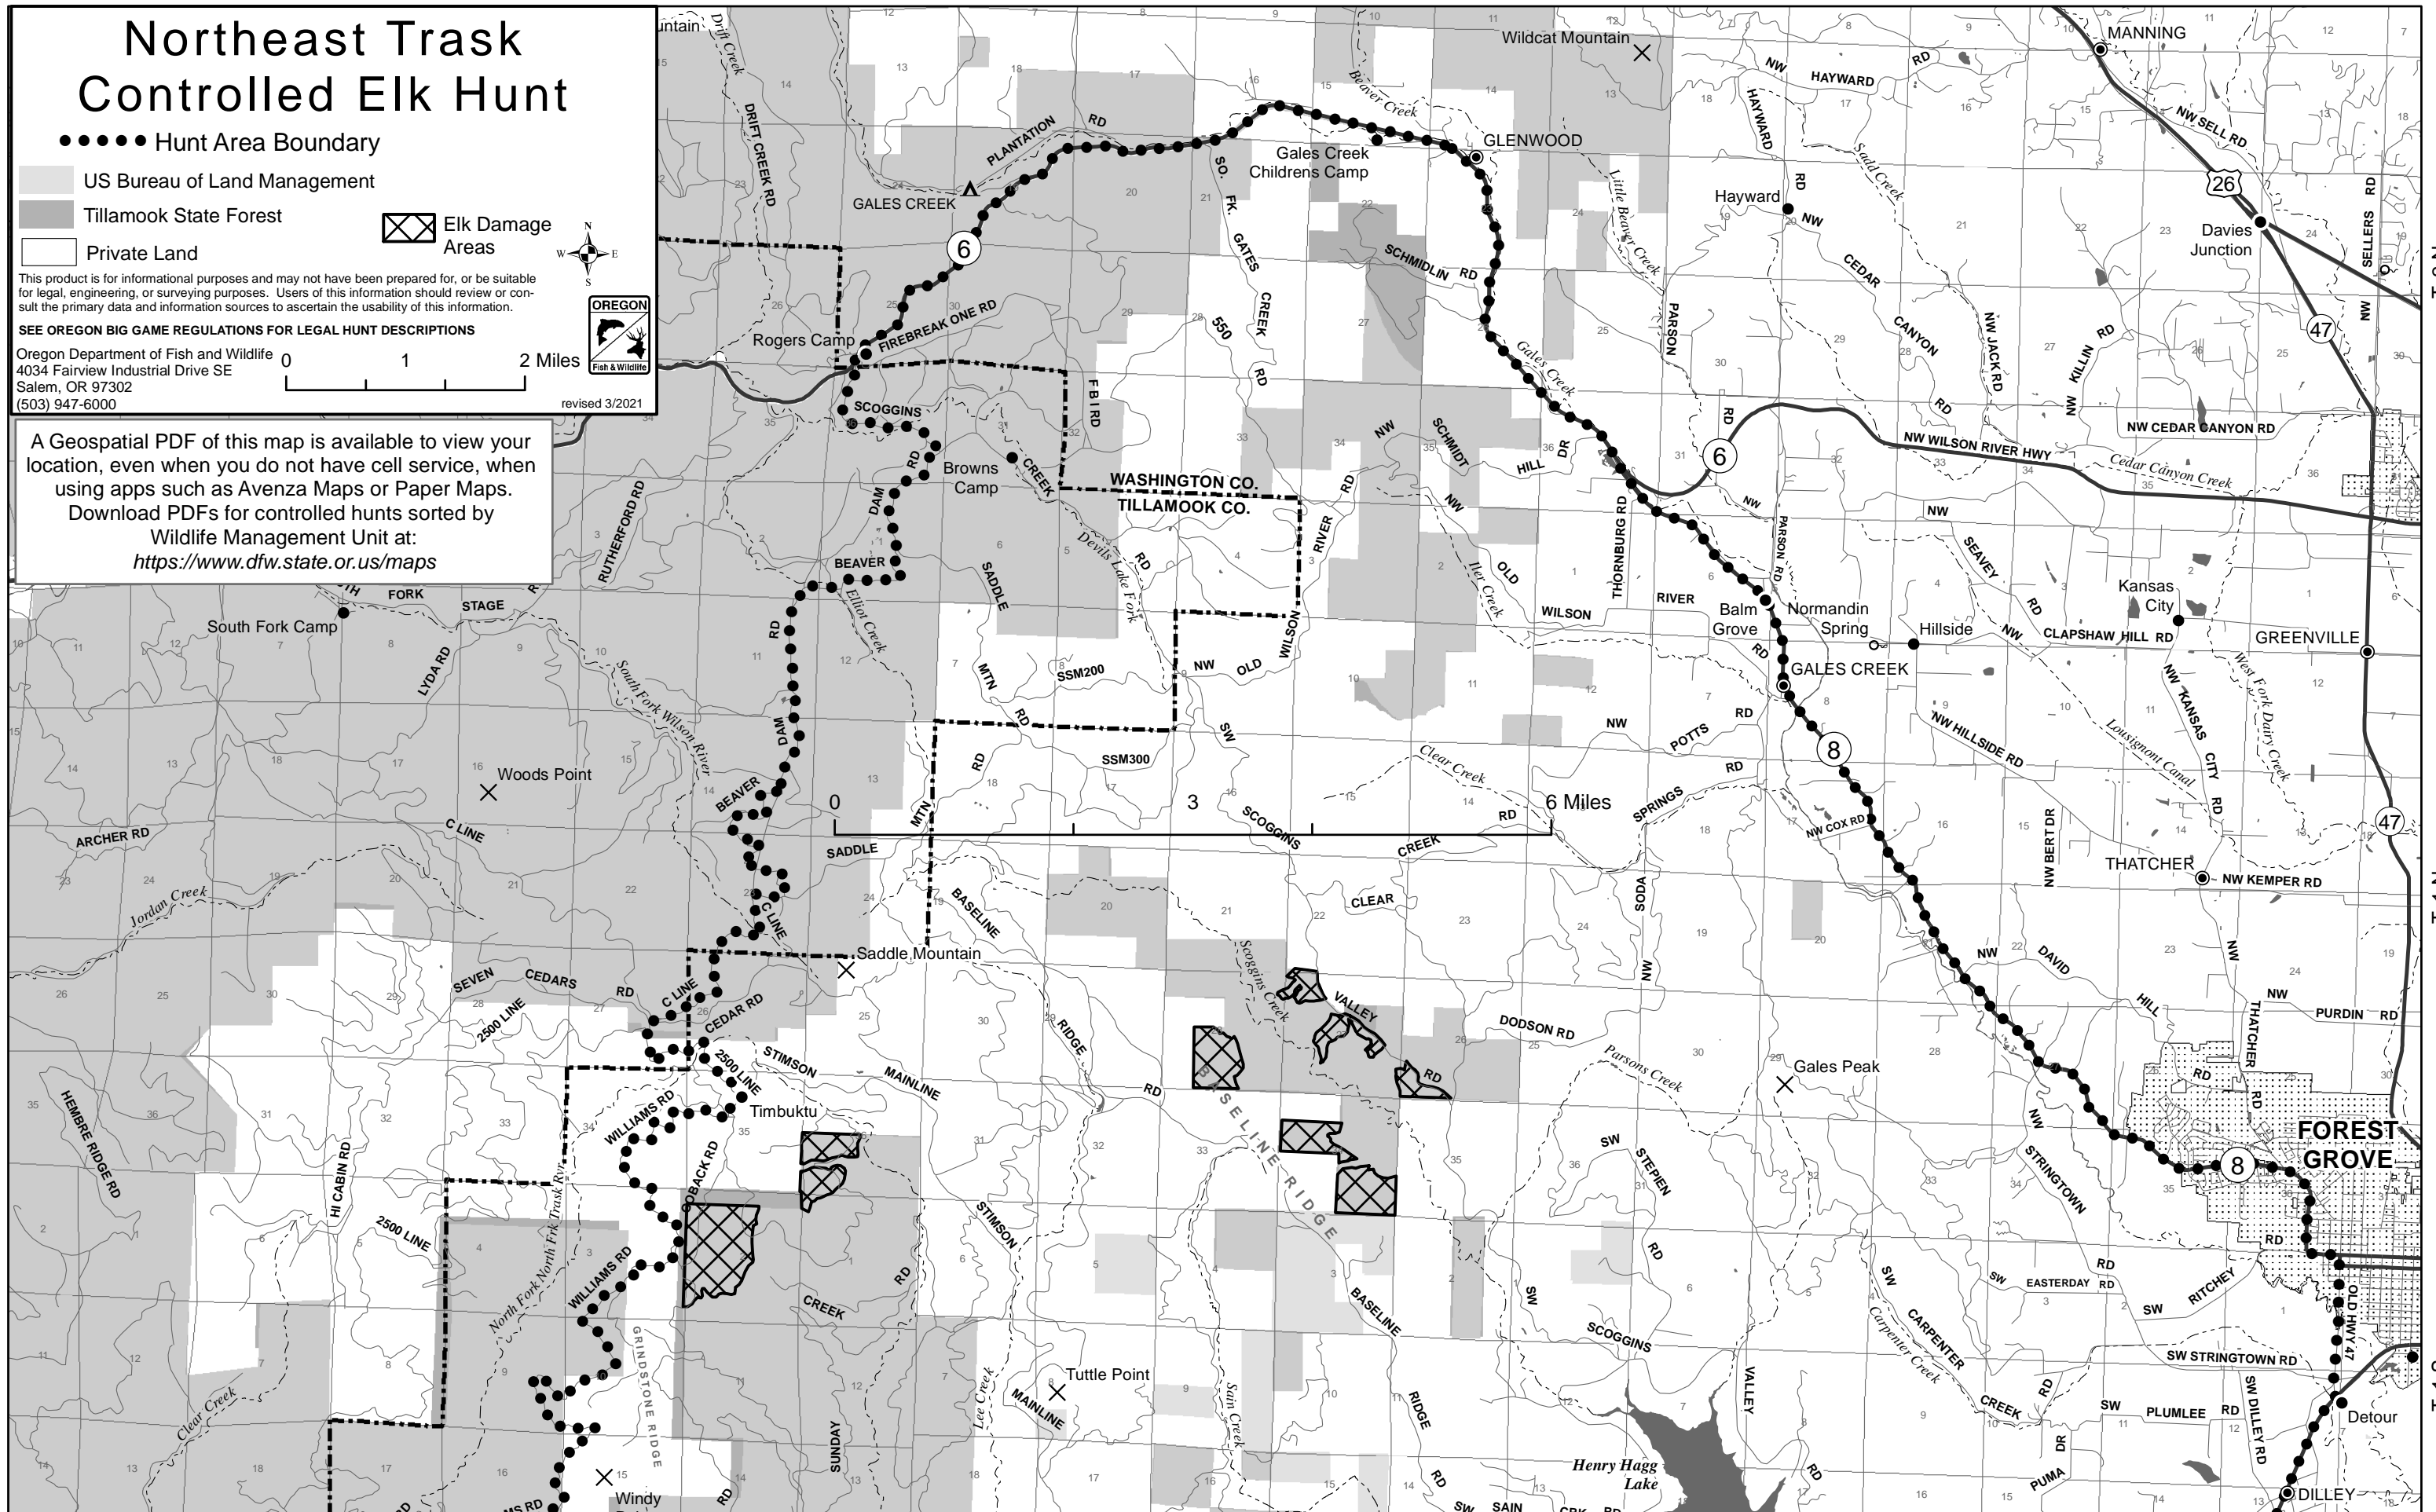

# Northeast Trask Controlled Elk Hunt

●●●●● Hunt Area Boundary

US Bureau of Land Management

Tillamook State Forest

Private Land

Elk Damage Areas

This product is for informational purposes and may not have been prepared for, or be suitable for legal, engineering, or surveying purposes. Users of this information should review or consult the primary data and information sources to ascertain the usability of this information.

SEE OREGON BIG GAME REGULATIONS FOR LEGAL HUNT DESCRIPTIONS

Oregon Department of Fish and Wildlife  
4034 Fairview Industrial Drive SE  
Salem, OR 97302  
(503) 947-6000

0 1 2 Miles

revised 3/2021

A Geospatial PDF of this map is available to view your location, even when you do not have cell service, when using apps such as Avenza Maps or Paper Maps. Download PDFs for controlled hunts sorted by Wildlife Management Unit at: <https://www.dfw.state.or.us/maps>

R. 7 W

R. 6 W

R. 5 W

R. 4 W

R. 3 W